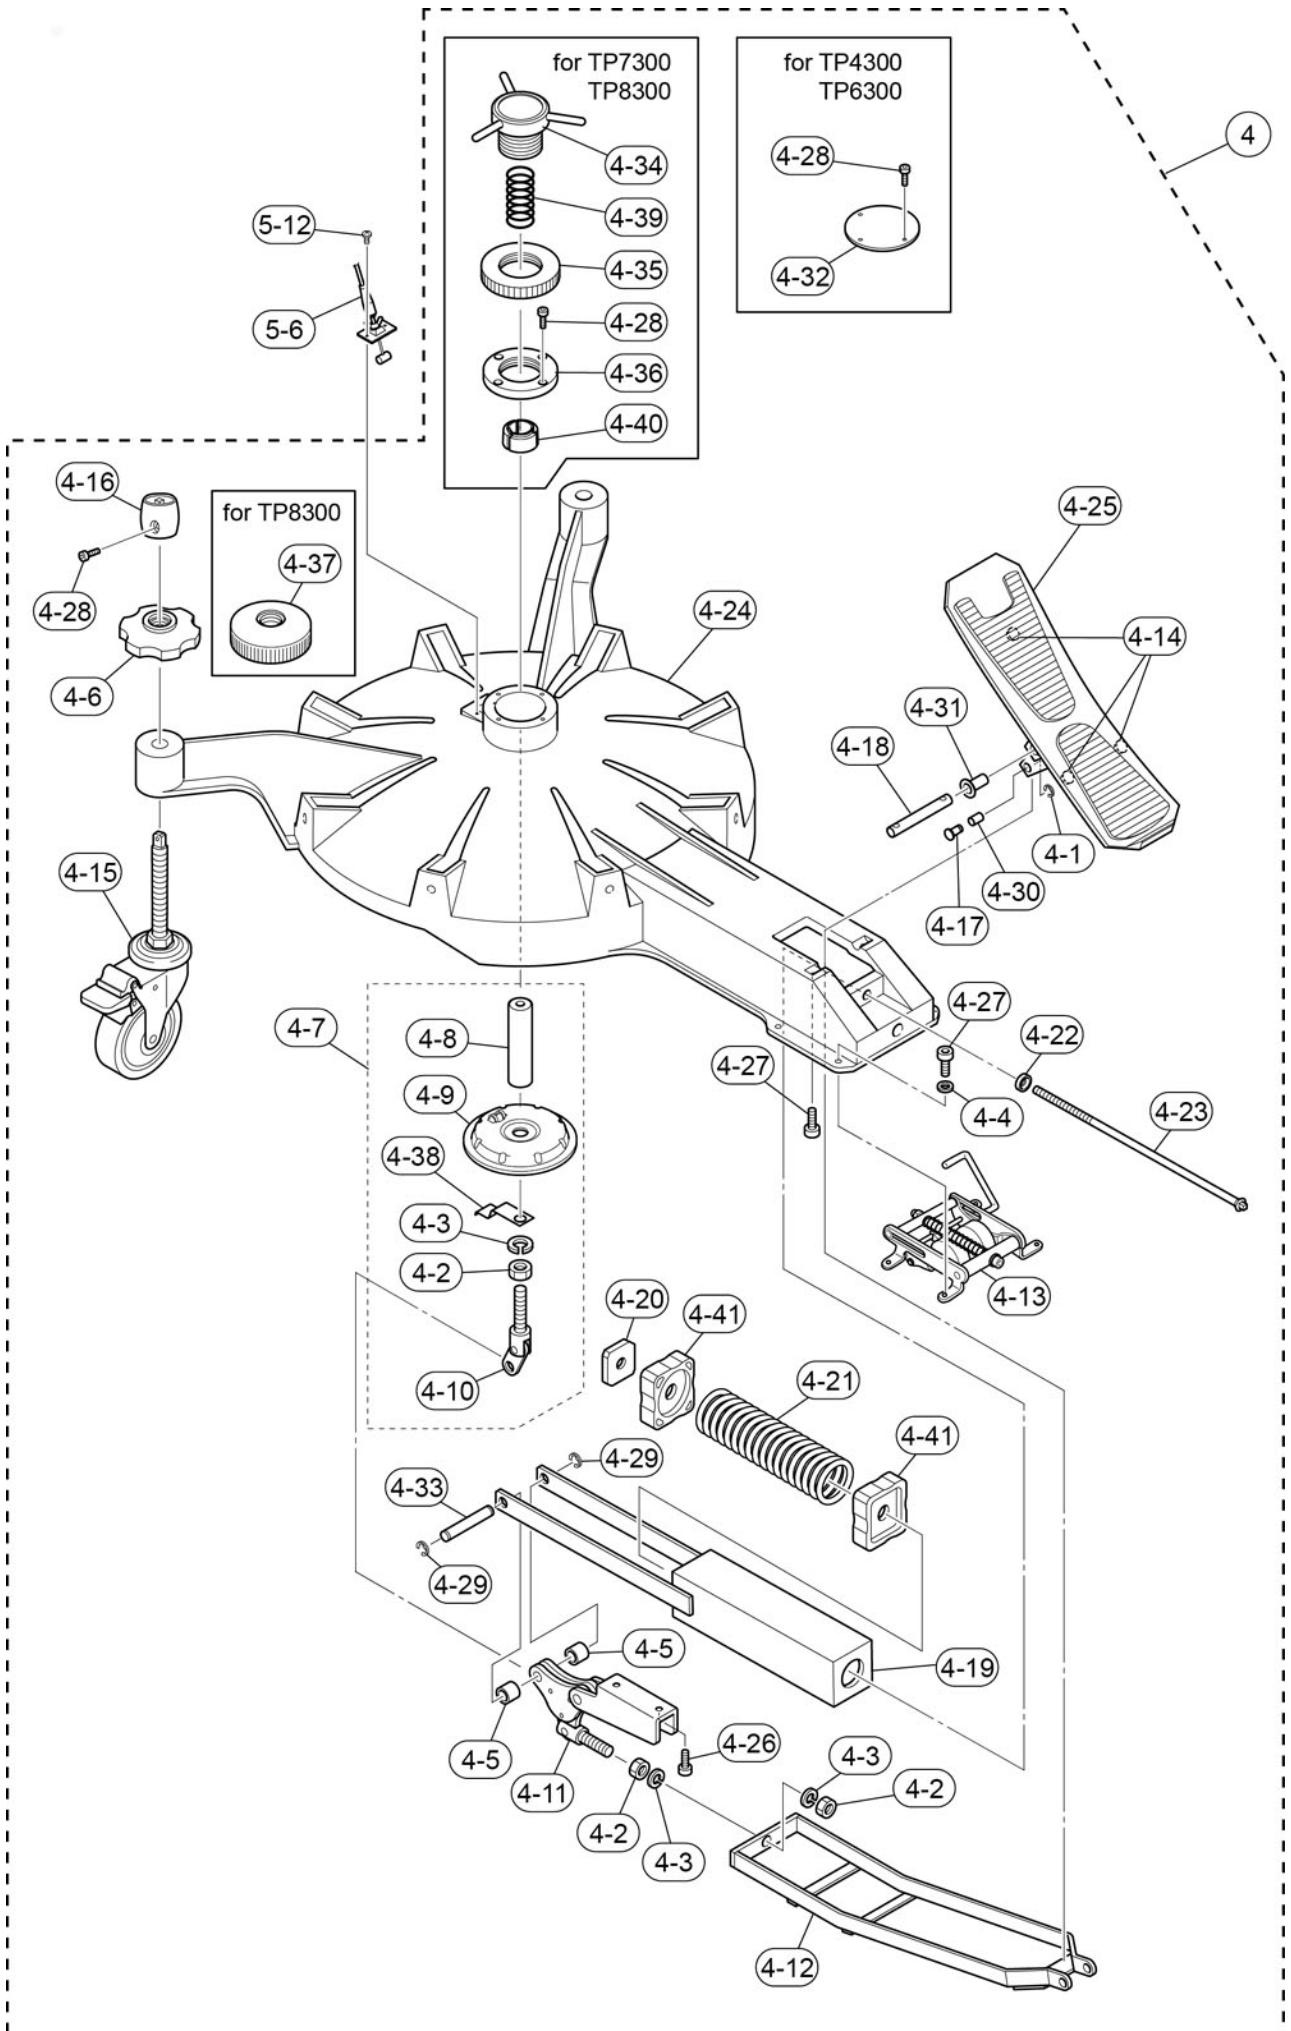

27

ヘッドカバー  
Head Cover

\* 21 リングシートは1本約1mです。  
ティンパニのサイズ毎に以下の本数  
が必要です。  
・20", 23": 2本 ・24" - 32": 3本

\* 21 Each ring sheet is about 1  
meter in length. The number of  
rings required for each size of  
timpani is as follows.  
・20", 23": x2 ・24" - 32": x3

## Model Name : TP-6320R

Ref No.	Parts No.(ChangeNo.)	English Name	Minimum Delivery	Accept order or not
4-22	ZF124200	COLLAR K	1 PC	
4-23	ZF124300	SPRING BOLT	1 PC	
4-24	ZF126600	BASE K6	1 PC	
4-25	ZF126800	PEDAL K	1 PC	
4-26	ZF184600	BOLT 6.0X15 MFZN2W3	1 PC	
4-27	ZF184800	BOLT 5.0X12 MFZN2B3	1 PC	
4-28	ZF184900	BOLT 4.0X12 MFZN2B3	1 PC	
4-29	ZF187000	E RING 6.0 SUS	1 PC	
4-3	WF628200	WASHER SPRING #2 8.0 MFZN2W3	1 PC	
4-31	ZH157500	BUSH HPF-1010	1 PC	
4-32	ZJ298000	TOP COVER K	1 PC	
4-33	ZJ547100	SPRING SHAFT K	1 PC	
4-37	ZF109200	CASTER LOCK	1 PC	
4-38	ZT854800	END SPRING SR	1 PC	
4-39	ZF115100	PAC SPRING SAMINI NO.11-2821	1 ST	
4-4	WG634300	FLAT WASHER M5.0X10X1 MFZN2B3 KP125	1 PC	
4-40	ZF108900	PAC BRAKE	1 PC	
4-5	ZF108800	SPACER 8,14,12	1 PC	
4-6	ZF109200	CASTER LOCK	1 PC	
4-7	ZT854900	SPIDER ASSY K6SR	1 PC	
4-9	ZF122100	SPIDER K6	1 PC	
5	ZF112900	TI ASSY K20	1 PC	Discontinued.
5-1	WF557500	HEXAGONAL NUT M4 #1 DGC1B	1 PC	
5-10	ZF126900	TI CASE L	1 PC	
5-11	ZF127000	TI CASE R	1 PC	
5-12	ZF185000	BOLT 4.0X28 MFZN2B3	1 PC	
5-13	ZF186600	SCREW MACHINE WPAN 3.0X6 MFZN2B3	1 PC	
5-14	ZF109100	POM WASHER 6.2,12,T1	1 PC	
5-2	ZF108600	POINTER SHEET W4XL18XT1	1 PC	
5-3 A	ZT805100	NOTE R A	1 PC	
5-3 B	ZT805200	NOTE R B	1 PC	
5-3 C	ZT805300	NOTE R C	1 PC	
5-3 D	ZT805400	NOTE R D	1 PC	
5-3 E	ZT805500	NOTE R E	1 PC	
5-3 F	ZT805600	NOTE R F	1 PC	
5-3 G	ZT805700	NOTE R G	1 PC	
5-3 H	ZT805800	NOTE R H	1 PC	
5-4	ZT805900	NOTE R #	1 PC	
5-5	ZF110200	POINTER AXIS	1 PC	
5-6	ZF115700	WIRE ASSY K23 YAMATO	1 PC	Discontinued.