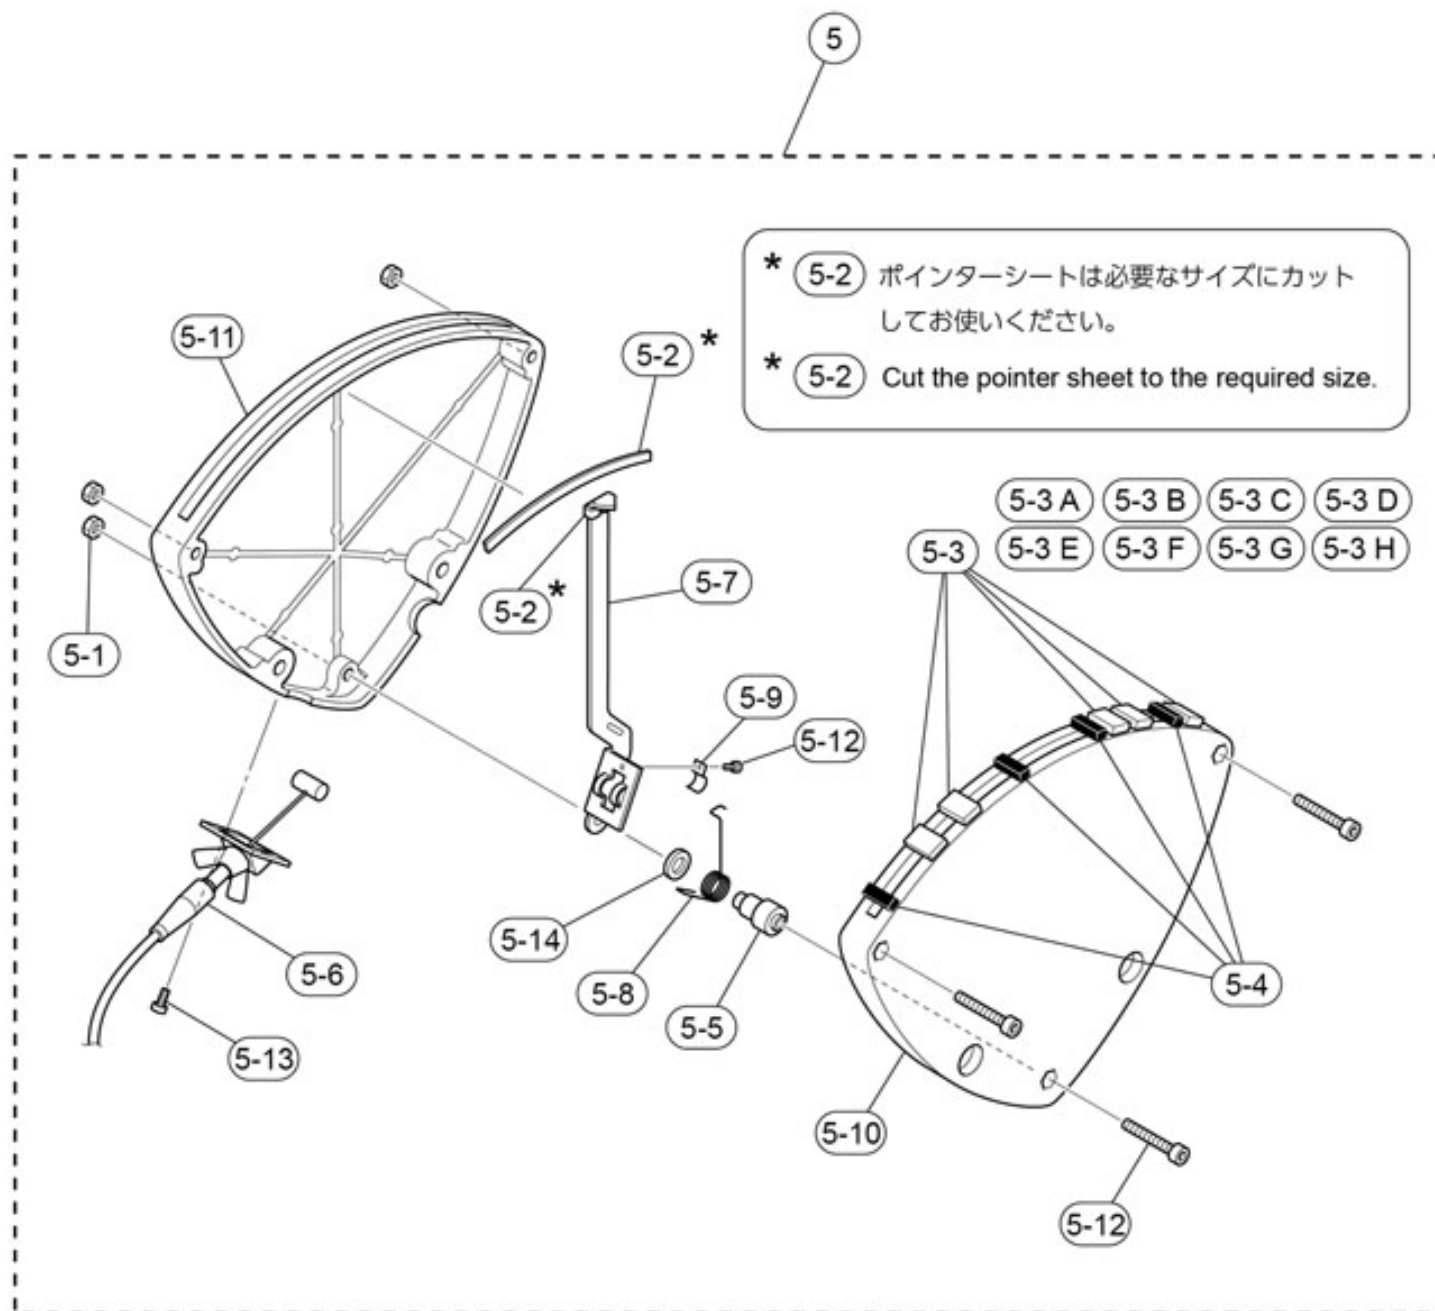

27

ヘッドカバー  
Head Cover

\* 21 リングシートは1本約1mです。  
ティンパニのサイズ毎に以下の本数  
が必要です。  
・20", 23": 2本 ・24" - 32": 3本

\* 21 Each ring sheet is about 1  
meter in length. The number of  
rings required for each size of  
timpani is as follows.  
・20", 23": x2 ・24" - 32": x3

## Model Name : TP-6320R

Ref No.	Parts No.(ChangeNo.)	English Name	Minimum Delivery	Accept order or not
4-22	ZF124200	COLLAR K	1 PC	
4-23	ZF124300	SPRING BOLT	1 PC	
4-24	ZF126600	BASE K6	1 PC	
4-25	ZF126800	PEDAL K	1 PC	
4-26	ZF184600	BOLT 6.0X15 MFZN2W3	1 PC	
4-27	ZF184800	BOLT 5.0X12 MFZN2B3	1 PC	
4-28	ZF184900	BOLT 4.0X12 MFZN2B3	1 PC	
4-29	ZF187000	E RING 6.0 SUS	1 PC	
4-3	WF628200	WASHER SPRING #2 8.0 MFZN2W3	1 PC	
4-31	ZH157500	BUSH HPF-1010	1 PC	
4-32	ZJ298000	TOP COVER K	1 PC	
4-33	ZJ547100	SPRING SHAFT K	1 PC	
4-37	ZF109200	CASTER LOCK	1 PC	
4-38	ZT854800	END SPRING SR	1 PC	
4-39	ZF115100	PAC SPRING SAMINI NO.11-2821	1 ST	
4-4	WG634300	FLAT WASHER M5.0X10X1 MFZN2B3 KP125	1 PC	
4-40	ZF108900	PAC BRAKE	1 PC	
4-5	ZF108800	SPACER 8,14,12	1 PC	
4-6	ZF109200	CASTER LOCK	1 PC	
4-7	ZT854900	SPIDER ASSY K6SR	1 PC	
4-9	ZF122100	SPIDER K6	1 PC	
5	ZF112900	TI ASSY K20	1 PC	Discontinued.
5-1	WF557500	HEXAGONAL NUT M4 #1 DGC1B	1 PC	
5-10	ZF126900	TI CASE L	1 PC	
5-11	ZF127000	TI CASE R	1 PC	
5-12	ZF185000	BOLT 4.0X28 MFZN2B3	1 PC	
5-13	ZF186600	SCREW MACHINE WPAN 3.0X6 MFZN2B3	1 PC	
5-14	ZF109100	POM WASHER 6.2,12,T1	1 PC	
5-2	ZF108600	POINTER SHEET W4XL18XT1	1 PC	
5-3 A	ZT805100	NOTE R A	1 PC	
5-3 B	ZT805200	NOTE R B	1 PC	
5-3 C	ZT805300	NOTE R C	1 PC	
5-3 D	ZT805400	NOTE R D	1 PC	
5-3 E	ZT805500	NOTE R E	1 PC	
5-3 F	ZT805600	NOTE R F	1 PC	
5-3 G	ZT805700	NOTE R G	1 PC	
5-3 H	ZT805800	NOTE R H	1 PC	
5-4	ZT805900	NOTE R #	1 PC	
5-5	ZF110200	POINTER AXIS	1 PC	
5-6	ZF115700	WIRE ASSY K23 YAMATO	1 PC	Discontinued.