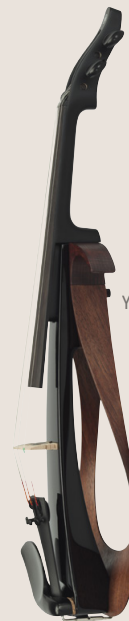

“I can close my eyes and it feels like my acoustic violin.”

Body

Maple, mahogany and spruce woods produce a rich, strong tone as the bow grips the string.

Frame

Walnut brings an ideal blend of flexibility and strength in a five-layer wood design that is not only striking but also contributes to natural resonance vibration when played with a bow.

Pickup

The professional-grade bridge pickup, carried over from the Silent Violin Pro series, captures the instrument's attack and the player's expressive bowing nuances while effectively picking up the sound of the entire instrument.

The natural touch points and curves allow the player to effortlessly move between the YEV and a standard acoustic violin. The instrument's shape allows for most standard shoulder rests, chin rests and tailpieces.

"It feels so natural."

YEV-105 BL
Front

YEV-104 BL
Side

YEV-104 NT
Back

Specifications

	YEV104	YEV105
Available Colors	Natural (NT) Black (BL)	
Size	4/4	
Neck	Maple	
Body	Spruce/Mahogany/Maple	
Frame	Walnut	
Fingerboard	Rosewood	
Tuning Pegs/Chin Rest	Ebony	
Strings	D'Addario Zyex *D'Addario Helicore on the 5th string YEV105 only	
Bridge / Pickup	Maple with built-in Piezo-electric Pickup	
Tailpiece	Synthetic Resin (equipped with fine tuners)	
Controls	Volume control, Selector Switch (Volume Control activation switch)	
Output	Passive output	
Dimensions (LxWxH)	592×204×111 mm	607×204×120 mm
Weight	approx. 550g	approx. 580g