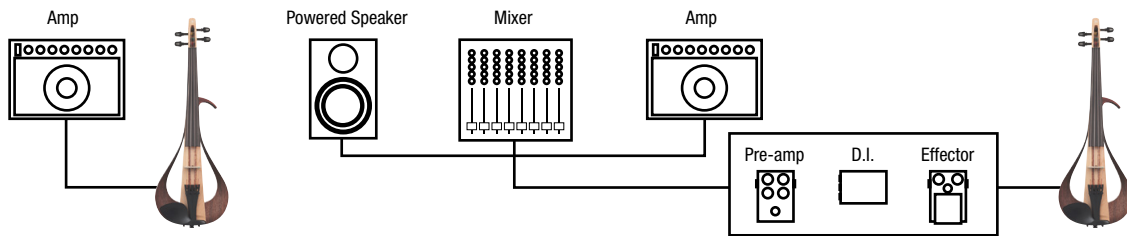

Pickup

The professional-grade bridge pickup, carried over from the Silent Violin Pro series, captures the instrument's attack and the player's expressive bowing nuances while effectively picking up the sound of the entire instrument.

The natural touch points and curves allow the player to effortlessly move between the YEV and a standard acoustic violin. The instrument's shape allows for most standard shoulder rests, chin rests and tailpieces.

"It feels so natural."

YEV-105 BL
Front

YEV-104 BL
Side

YEV-104 NT
Back

Specifications

	YEV104	YEV105
Available Colors	Natural (NT) Black (BL)	
Size	4/4	
Neck	Maple	
Body	Spruce/Mahogany/Maple	
Frame	Walnut	
Fingerboard	Rosewood	
Tuning Pegs/Chin Rest	Ebony	
Strings	D'Addario Zyex *D'Addario Helicore on the 5th string YEV105 only	
Bridge / Pickup	Maple with built-in Piezo-electric Pickup	
Tailpiece	Synthetic Resin (equipped with fine tuners)	
Controls	Volume control, Selector Switch (Volume Control activation switch)	
Output	Passive output	
Dimensions (LxWxH)	592×204×111 mm	607×204×120 mm
Weight	approx. 550g	approx. 580g

Bow, case, rosin, shoulder rest, cable are not included.

Connections and System Example

Recommended Accessories (optional)

Great Tone Anywhere

THR10

THR10 packs in everything you need for an off-stage amp. Real tube amp tone and dynamics, great sound at low volume, genuine hi-fi quality stereo playback and full recording capabilities. Get ready to spend a lot more time playing the violin.