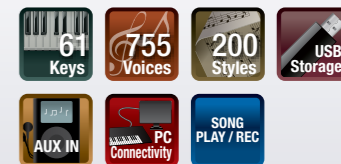

Where can I get the bonus Styles and Voices?
Simply go to the Yamaha website below, find the instrument you have and download your favorite pack.
New Expansion Packs are added regularly, so please check back frequently!
For more details and downloads, please visit

<http://www.yamaha.com/awk/>

Voice & Style Expansion Pack Compatible Models

PSR-S950 PSR-S750 PSR-S650 PSR-A2000

The perfect blend of serious - and seriously fun!

61-key touch response keyboard with easy-to-use professional features like AUX-IN, DJ pattern mode and assignable Live Control knobs that unlock a world of options for musical expression.

NEW PSR-E443

The PSR-E443 is an ideal first keyboard in many ways, but also a robust alternative for more experienced players who are seeking advanced features as they perform or compose their own music. With its wide-ranging capabilities, including built-in AUX IN jack, it represents a great value that will grow with players as they build their abilities and confidence.