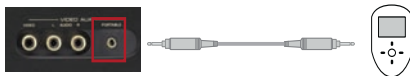

Front Panel Mini Jack

A mini jack on the front panel makes it convenient to connect portable audio players.

Initial Volume and Maximum Volume

Two new volume setting functions are including on this receiver for additional convenience. Initial Volume Setting allows you to set the volume level that will be heard each time the power is turned on. Maximum Volume Setting prevents unexpected loud sounds, for example if a young child turns the volume knob.

High Sound Quality

5.1-Channel, Total 600W Powerful Surround Sound

The YHT-280 receiver delivers high power output to each of their 5.1 channels: two front, one center, two surround and one subwoofer. It provides more than enough power (100W x 5 channels + 100W subwoofer) to fill even the largest rooms with vibrant music and rich sound effects. The subwoofer has an advanced design for massive power and clear, crisp bass.

High Performance Speakers

The YHT-280 satellite speakers are 2-way design for high sound quality and full surround sound enjoyment. Their new-design 3-1/4" (8cm) woofer and 3/4" (1.9cm) balanced-dome tweeter deliver superior clean sound.

High Picture Quality

3 HDTV Compatible Component Video Input Terminals

Component Video inputs offer higher picture quality, for use with units such as DVD players that have Component Video output. The frequency response of the component video signal is 5Hz – 60MHz, making it compatible with HDTV (1080i/720p). Because we know that many people like to use several high quality video devices, we have given this receiver three component video inputs instead of the usual one or two. You can enjoy three different sources without having to change connections.

Surround Realism

8 DSP Programs: 3 HiFi DSP and 5 CINEMA DSP Programs

You have a choice of eight unique Yamaha DSP surround programs to bring out the full audio potential of your entertainment sources.

Compressed Music Enhancer

When music is encoded in a digital compressed format such as MP3, frequency response suffers in the high and low ranges. Yamaha employs sophisticated digital signal processing with