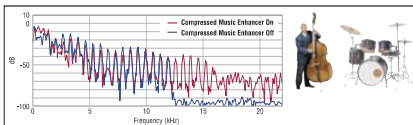

The Compressed Music Enhancer restores the original, live sound of your music, especially deep, strong sounds like bass and drums.

exclusive algorithms, enabling faithful reproduction of the original music, for the excellent sound quality expected from top class receivers.

Night Listening Enhancer and SILENT CINEMA

The Night Listening Enhancer offers two modes, Cinema and Music, with three-level selectability, which will ensure that you don't miss movie dialogue or quiet passages, or lose overall surround spaciousness even during low volume listening late at night.

The SILENT CINEMA mode allows private listening enjoyment of multichannel music or movies, with an accurate simulation of surround sound, through ordinary headphones.

Other Notable Features

- 192kHz/24-bit DACs for all channels
- 6-channel external decoder input
- High dynamic power, low-impedance drive capability
- 9 selectable subwoofer crossover frequencies
- Subwoofer phase select
- Audio Delay for adjusting lip sync
- Analog mixdown
- Max volume setting
- Initial volume setting
- Subwoofer out
- Virtual CINEMA DSP
- Wide-range frequency response for DVD-Audio and Super Audio-CD
- Preset remote unit
- Sleep timer
- 40-station preset tuning / Auto preset tuning

8 DSP Programs

Compatible Decoder Straight

- Dolby Digital
- DTS Digital Surround
- Dolby Pro Logic
- Dolby Pro Logic II Music
- Dolby Pro Logic II Movie
- Dolby Pro Logic II Game
- Neural Surround

HiFi DSP Programs

MUSIC	Hall
	Jazz
STEREO	5 Channel Stereo

Program Subtotal

3

CINEMA DSP Programs

ENTERTAINMENT	Game
	TV Sports
	Pop/Rock
MOVIE	Movie Specious
	Movie Dramatic

Program Subtotal

5

Program Total

8