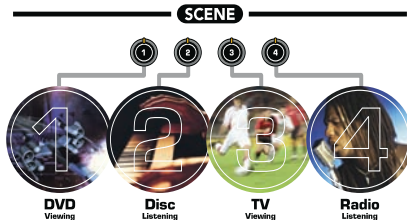

3 High Picture Quality

- 3 HDTV compatible component video inputs
- Wide-range video bandwidth (60MHz -3 dB, component video)

4 Surround Realism

- 8 DSP programs: 3 HiFi DSP and 5 CINEMA DSP programs
- Compressed Music Enhancer
- Night Listening Enhancer (Cinema/Music) and SILENT CINEMA
- Dolby Digital, DTS and Dolby Pro Logic II decoding
- Audio Delay for adjusting lip-sync

YHT-280BL Home Theater in a Box

Advanced Features

SCENE — A New Level of Operating Ease

Four SCENE buttons make operating the receiver easier than ever. They are initially set to default settings for DVD Viewing, Disc Listening, TV Viewing and Radio Listening. Pressing a SCENE button automatically launches a number of operations that initiate play of the source controlled by that button. Other SCENE settings are also available, such as iPod Listening, XM Listening, TV Sports Viewing and Action Game Playing. Browsing and selecting the settings from among 13 SCENE templates is quickly done by rotating the Input knob. The settings can be selected for one-time use, or to replace the original default settings. The SCENE names can be changed also.

XM Satellite Radio Ready with XM HD Surround Powered by Neural Surround

This system is XM Satellite Radio Ready, allowing you to hear over 170 digital channels of music, news, sports, talk and entertainment from America's number one Satellite Radio service. To get XM Satellite Radio the XM Mini-Tuner and Home Dock including home antenna are required (sold separately).

Initial Volume and Maximum Volume

Two new volume setting functions are including on this receiver for additional convenience. Initial Volume Setting allows you to set the volume level that will be heard each time the power is turned on. Maximum Volume Setting prevents unexpected loud sounds, for example if a young child turns the volume knob.