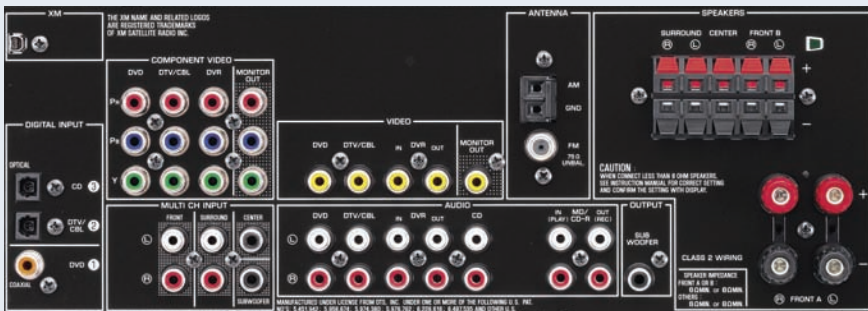

YHT-280 Receiver (HTR-6030) Rear Panel

- The XM Satellite Radio service is only available in the 48 contiguous United States (not available in Alaska and Hawaii) and Canada.
- XM name, XM Ready and related logos are registered trademarks of XM Satellite Radio, Inc. • iPod is a trademark of Apple Computer, Inc., registered in the U.S. and other countries. • Dolby, Pro Logic and Double D are trademarks of Dolby Laboratories Corporation. • "DTS" and "DTS Digital Surround" are registered trademarks of DTS, Inc. • Neural Surround™ name and related logos are trademarks owned by Neural Audio Corporation. • CINEMA DSP is a trademark of Yamaha Corporation. • SILENT CINEMA is a trademark of Yamaha Corporation. • Product designs and specifications are subject to change without notice.

YHT-280 (HTR-6030) Inputs/Outputs

Category	Input/Output	Count
Inputs	Stereo Mini Jack*	1
	XM Connect-and-Play	1
	Optical Digital (Fixed and Assignable)	2
	Coaxial Digital (Fixed and Assignable)	1
	Analog A/V / Audio*	4 / 2
	Component Video	3
Outputs	Multi-Channel External Decoder	6ch
	Analog A/V / Audio	1 / 1
	Component Video Monitor	1
	Composite Monitor	1
	Speaker (without subwoofer)	5ch / 7 ter.
	Subwoofer	1

* Including front panel Video Aux inputs

"d-cinema" is the slogan of Yamaha A/V products and technology, reflecting our focus on digital technology and our leadership in creating and refining digital home theater.