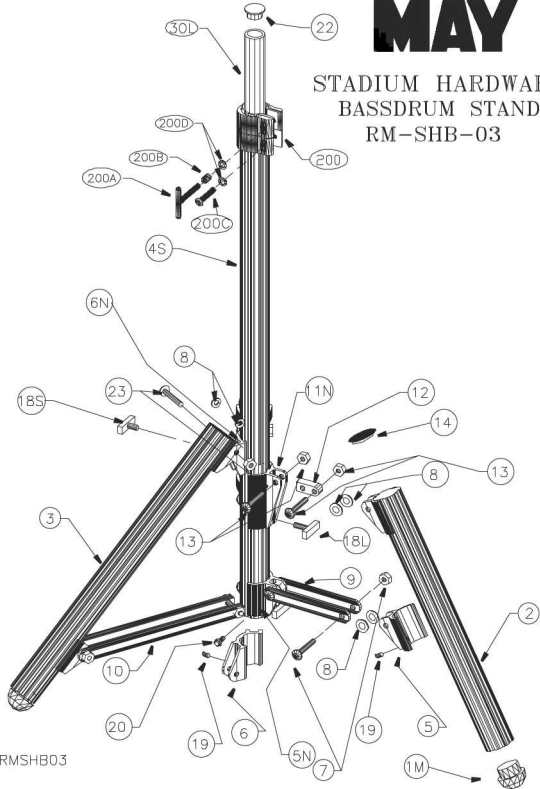

MAY

STADIUM HARDWARE TENOR DRUM RM-SHQ-03

MAY

STADIUM HARDWARE BASSDRUM STAND

RM-SHB-03

MAY

STADIUM HARDWARE BASSDRUM STAND RM-SHB-03

RM-SHB03