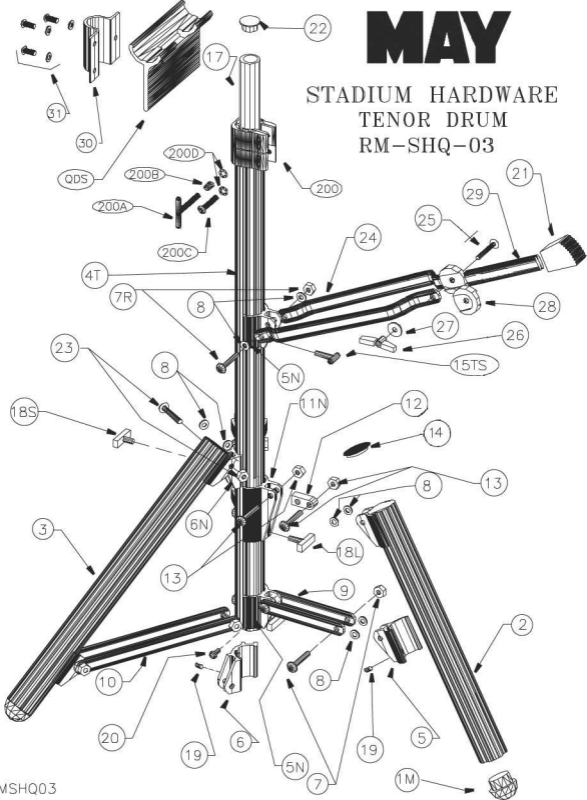

MAY

STADIUM HARDWARE TENOR DRUM RM-SHQ-03

MAY

STADIUM HARDWARE BASSDRUM STAND

RM-SHB-03

MAY

STADIUM HARDWARE BASSDRUM STAND RM-SHB-03

RM-SHB03