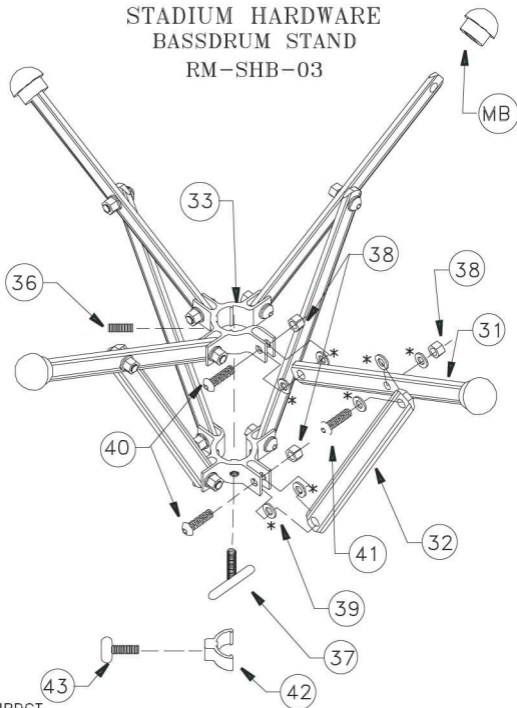

MAY

STADIUM HARDWARE TENOR DRUM RM-SHQ-03

MAY

STADIUM HARDWARE BASSDRUM STAND

RM-SHB-03

MAY

STADIUM HARDWARE BASSDRUM STAND RM-SHB-03

RM-SHB03