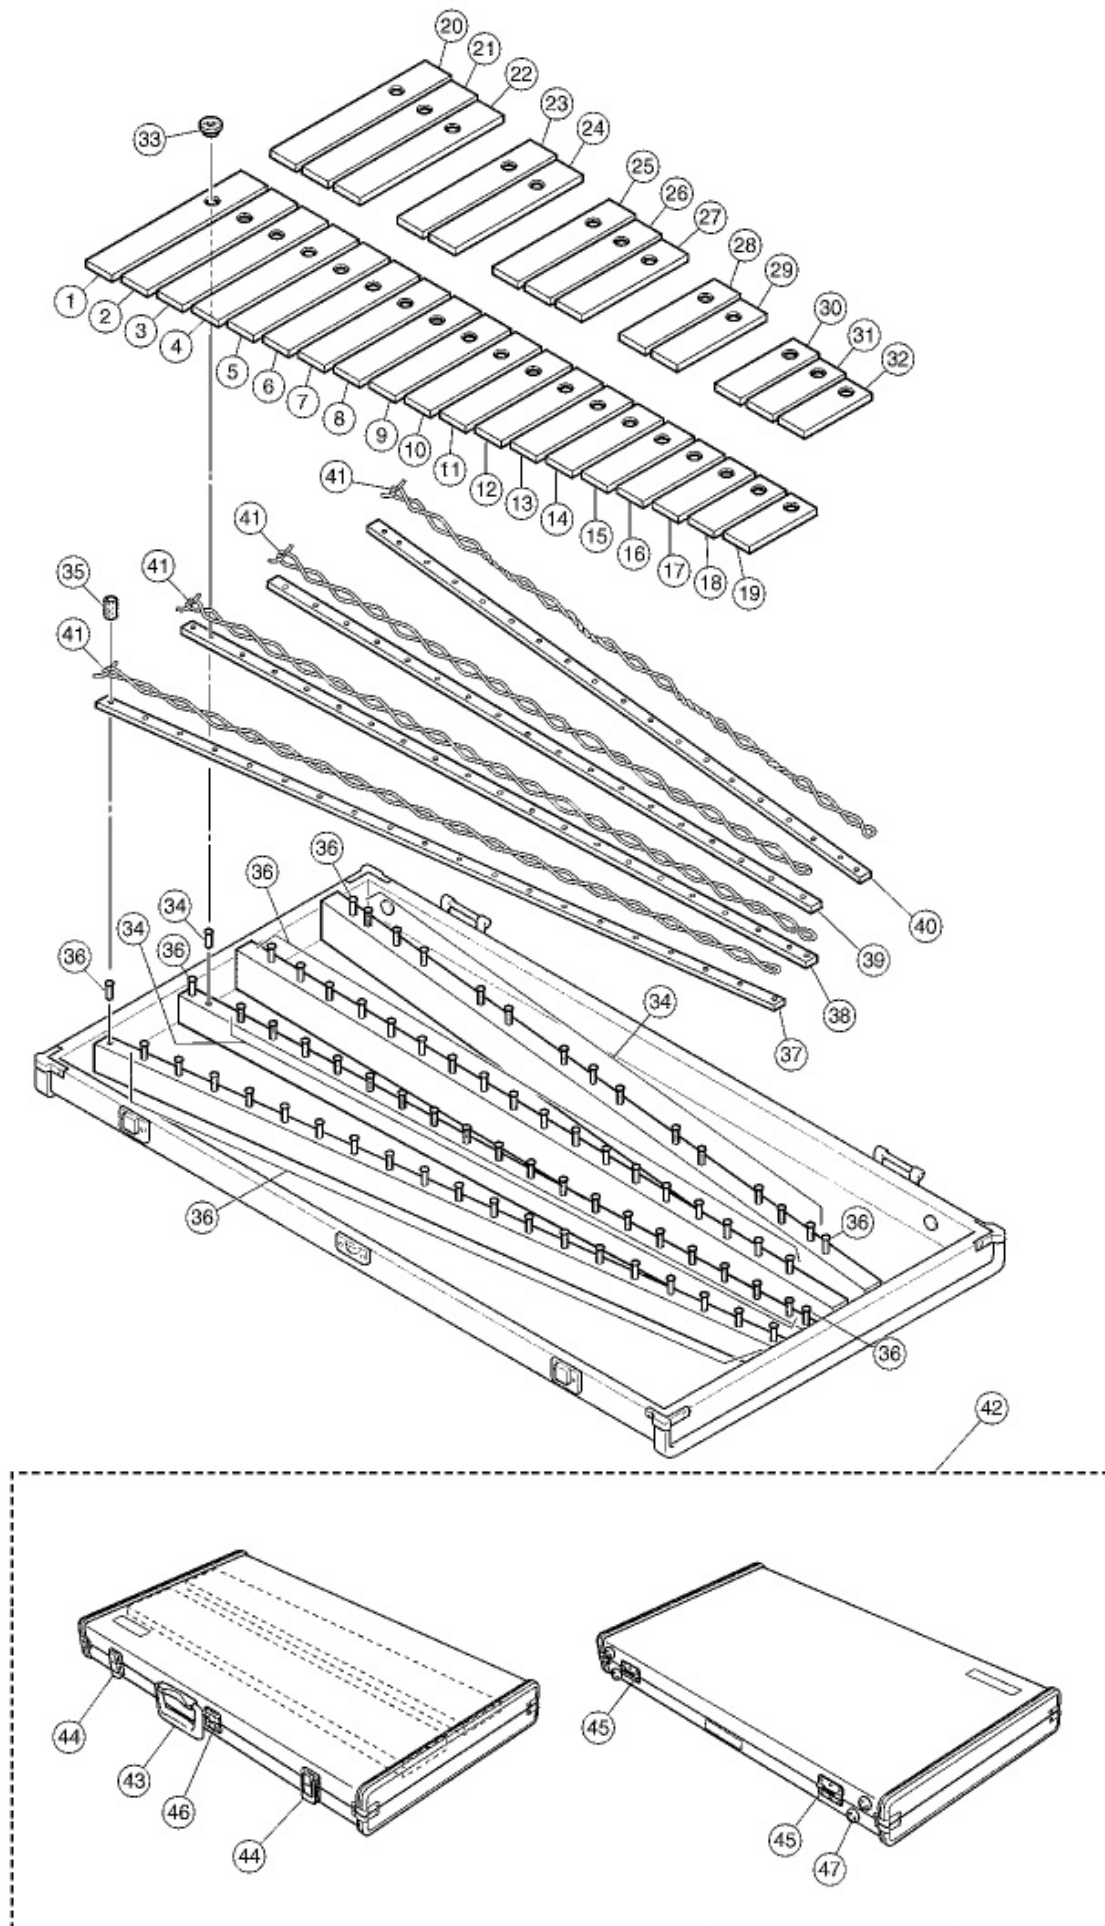

Model Name : YG-250D

Model Name : YG-250D

Ref No.	Parts No.(ChangeNo.)	English Name	Minimum Delivery	Accept order or not
1	WWA15530	ToneBar F57 YG-250D	1 PC	
10	WWA15620	ToneBar A73 YG-250D	1 PC	
11	WWA15630	ToneBar B75 YG-250D	1 PC	
12	WWA15640	ToneBar C76 YG-250D	1 PC	
13	WWA15650	ToneBar D78 YG-250D	1 PC	
14	WWA15660	ToneBar E80 YG-250D	1 PC	
15	WWA15670	ToneBar F81 YG-250D	1 PC	
16	WWA15680	ToneBar G83 YG-250D	1 PC	
17	WWA15690	ToneBar A85 YG-250D	1 PC	
18	WWA15700	ToneBar B87 YG-250D	1 PC	
19	WWA15710	ToneBar C88 YG-250D	1 PC	
2	WWA15540	ToneBar G59 YG-250D	1 PC	
20	WWA15720	ToneBar F#58 YG-250D	1 PC	
21	WWA15730	ToneBar G#60 YG-250D	1 PC	
22	WWA15740	ToneBar A#62 YG-250D	1 PC	
23	WWA15750	ToneBar C#65 YG-250D	1 PC	
24	WWA15760	ToneBar D#67 YG-250D	1 PC	
25	WWA15770	ToneBar F#70 YG-250D	1 PC	
26	WWA15780	ToneBar G#72 YG-250D	1 PC	
27	WWA15790	ToneBar A#74 YG-250D	1 PC	
28	WWA15800	ToneBar C#77 YG-250D	1 PC	
29	WWA15810	ToneBar D#79 YG-250D	1 PC	
3	WWA15550	ToneBar A61 YG-250D	1 PC	
30	WWA15820	ToneBar F#82 YG-250D	1 PC	
31	WWA15830	ToneBar G#84 YG-250D	1 PC	
32	WWA15850	ToneBar A#86 YG-250D	1 PC	
33	WV856480	RUBBER INSULATOR YG250D	1 PC	
34	V8905000	Tone Bar MountingPost YG-1210,YG-250D,Y	1 PC.	
35	W5150440	POST COVER YG1000	1 PC	
36	WV856490	ToneBar GuidePost YG-1210,YG-250D,YG-50	1 PC	
37	WV866210	ToneBar CushionFelt(1) YG-250D	1 PC	
38	WV866220	ToneBar CushionFelt(2) YG-250D	1 PC	
39	WV866230	ToneBar CushionFelt(3) YG-250D	1 PC	
4	WWA15560	ToneBar B63 YG-250D	1 PC	
40	WV866240	ToneBar CushionFelt(4) YG-250D	1 PC	
41	WV866750	ToneBar BlockCord YG-250D YG-50D	1 PC	
42	WWB35070	CASE ASSY WITH FRAME YG250D	1 PC	
43	WV866710	Handle 555B YG-1210,YG-250D,YG-50D	1 PC	
44	WV866760	Latch P247 YG-250D,YG-50D	1 PC	
45	WV866740	Hinge T345 YG-1210,YG-250D,YG-50D	1 PC	