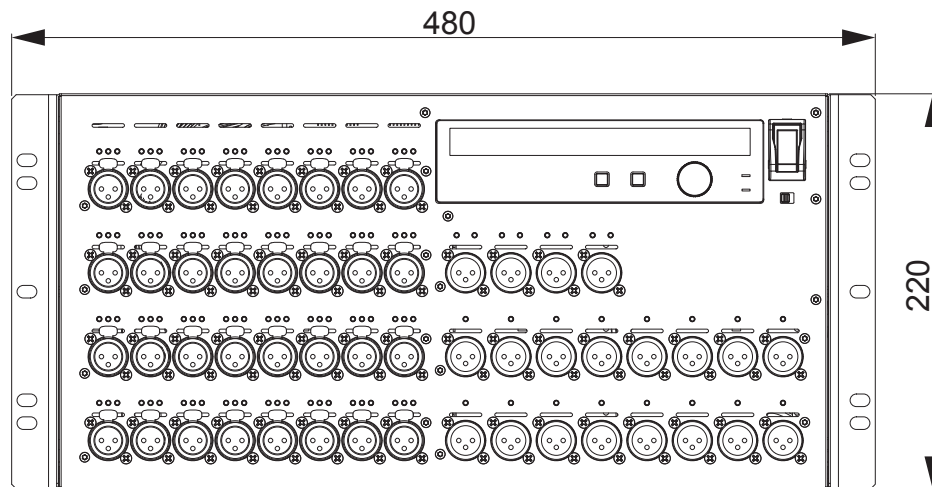

# Dimensions / 寸法図 (1/2)

Rio3224-D2

Unit: mm

# Dimensions / 寸法図 (2/2)

Rio1608-D2

Unit: mm