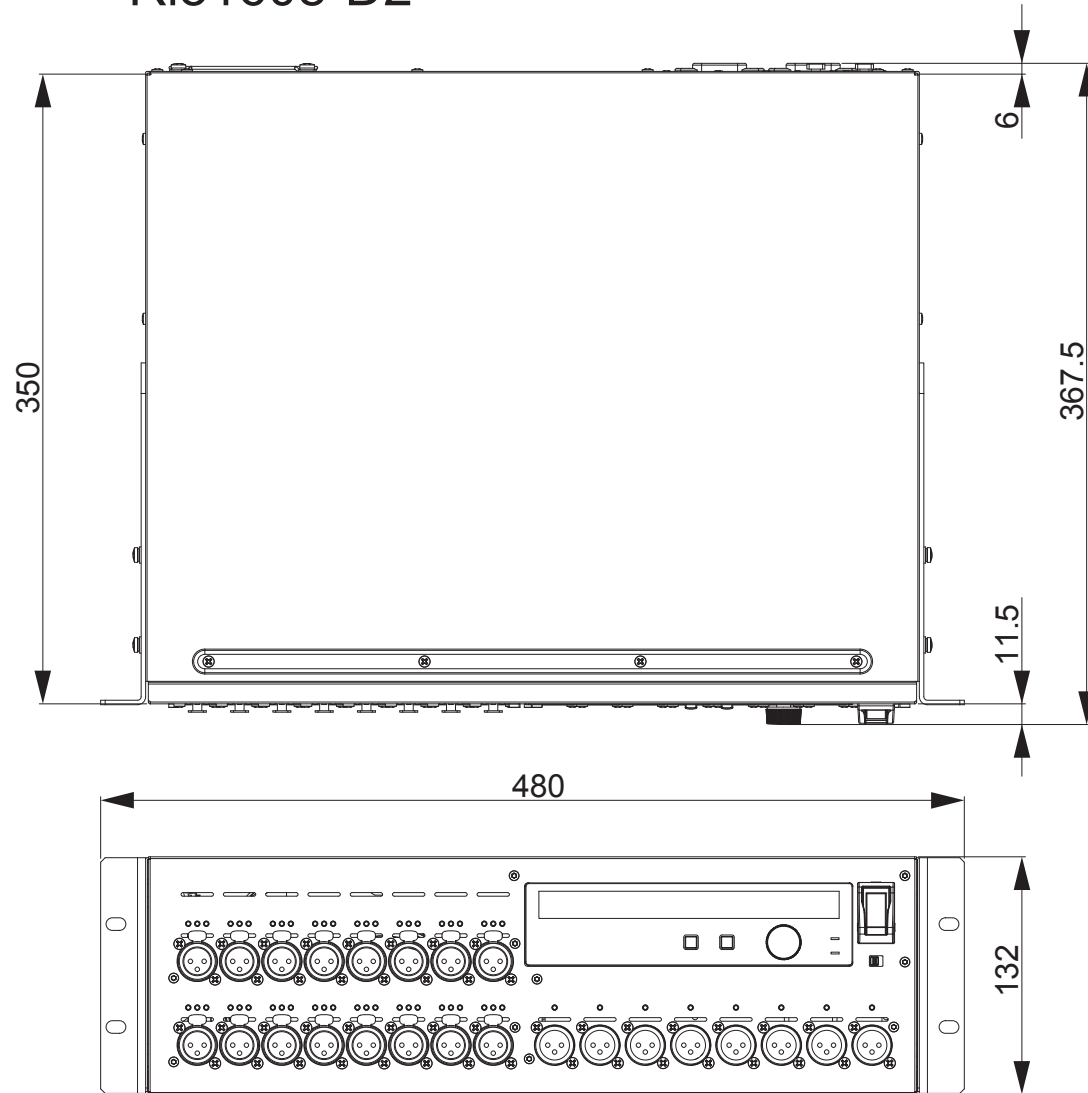

# Dimensions / 寸法図 (1/2)

Rio3224-D2

Unit: mm

# Dimensions / 寸法図 (2/2)

Rio1608-D2

Unit: mm