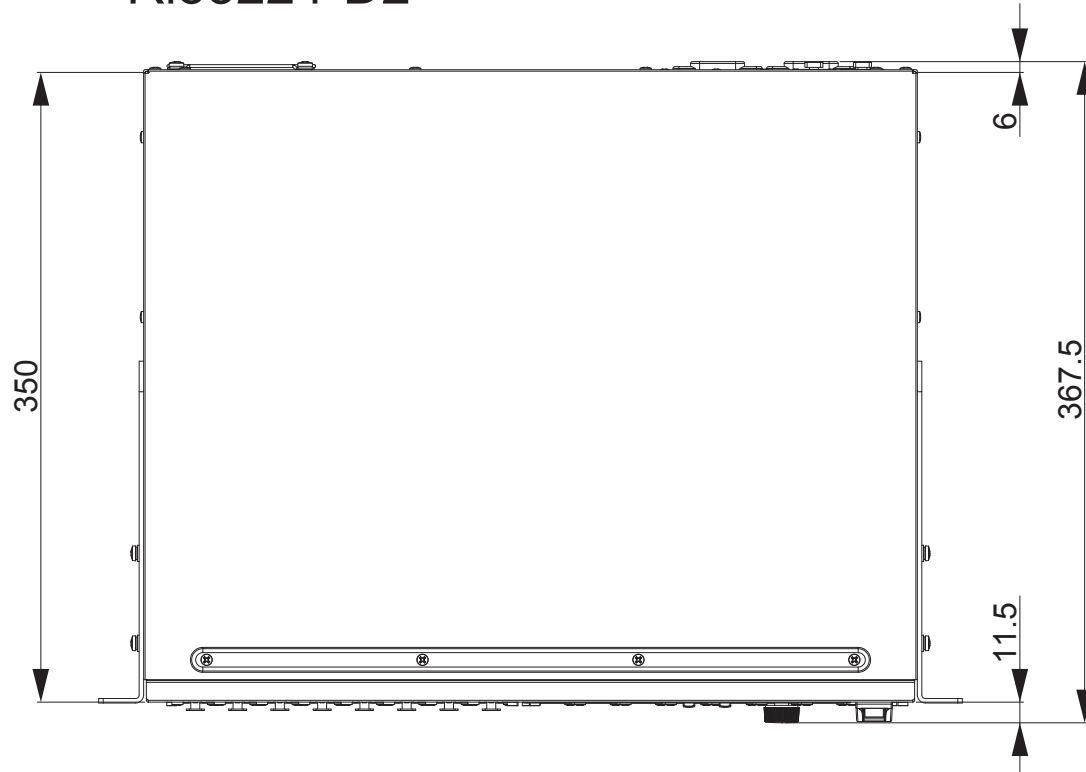

# Dimensions / 寸法図 (1/2)

Rio3224-D2

Unit: mm

# Dimensions / 寸法図 (2/2)

Rio1608-D2

Unit: mm