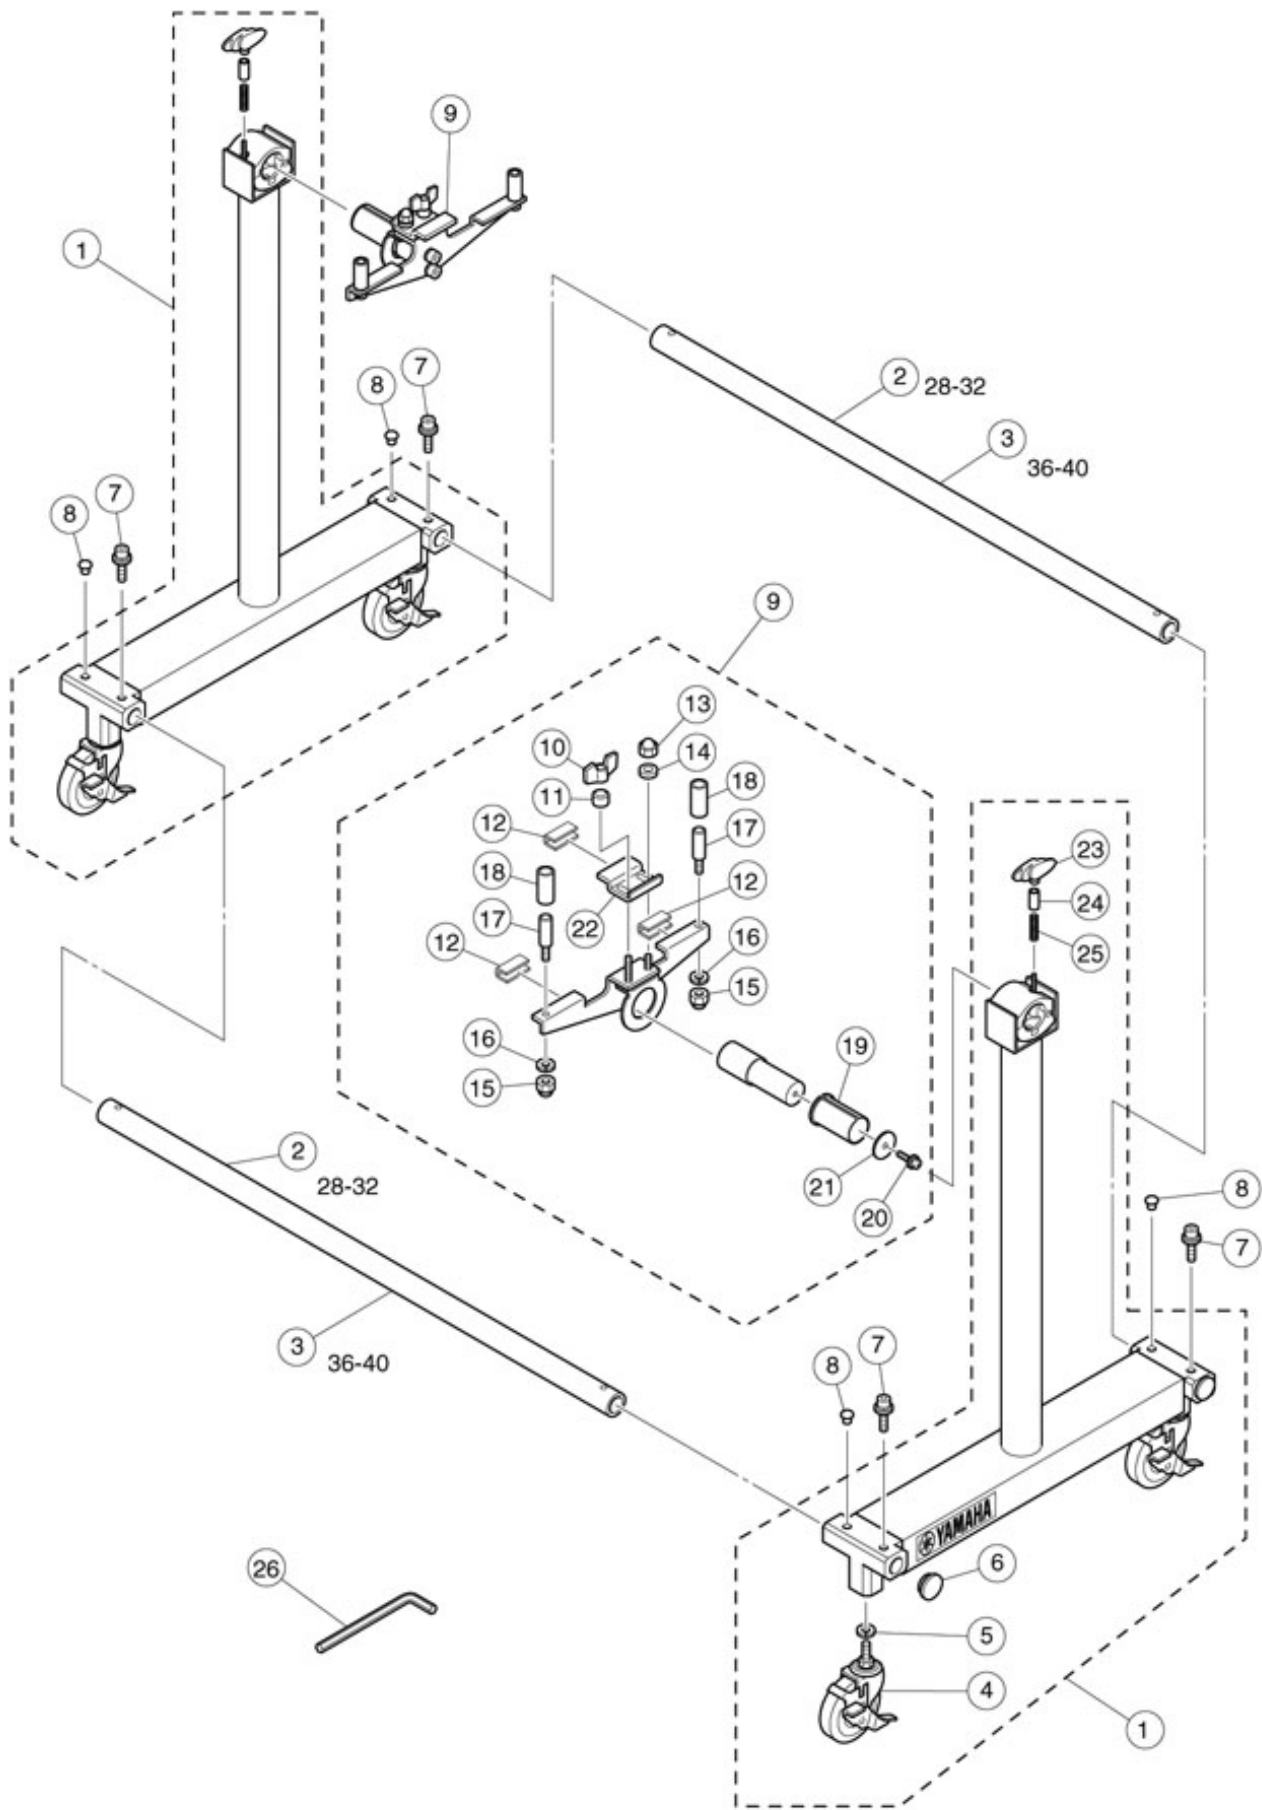

Model Name : BS-7051

Concert Bass Drum Stand