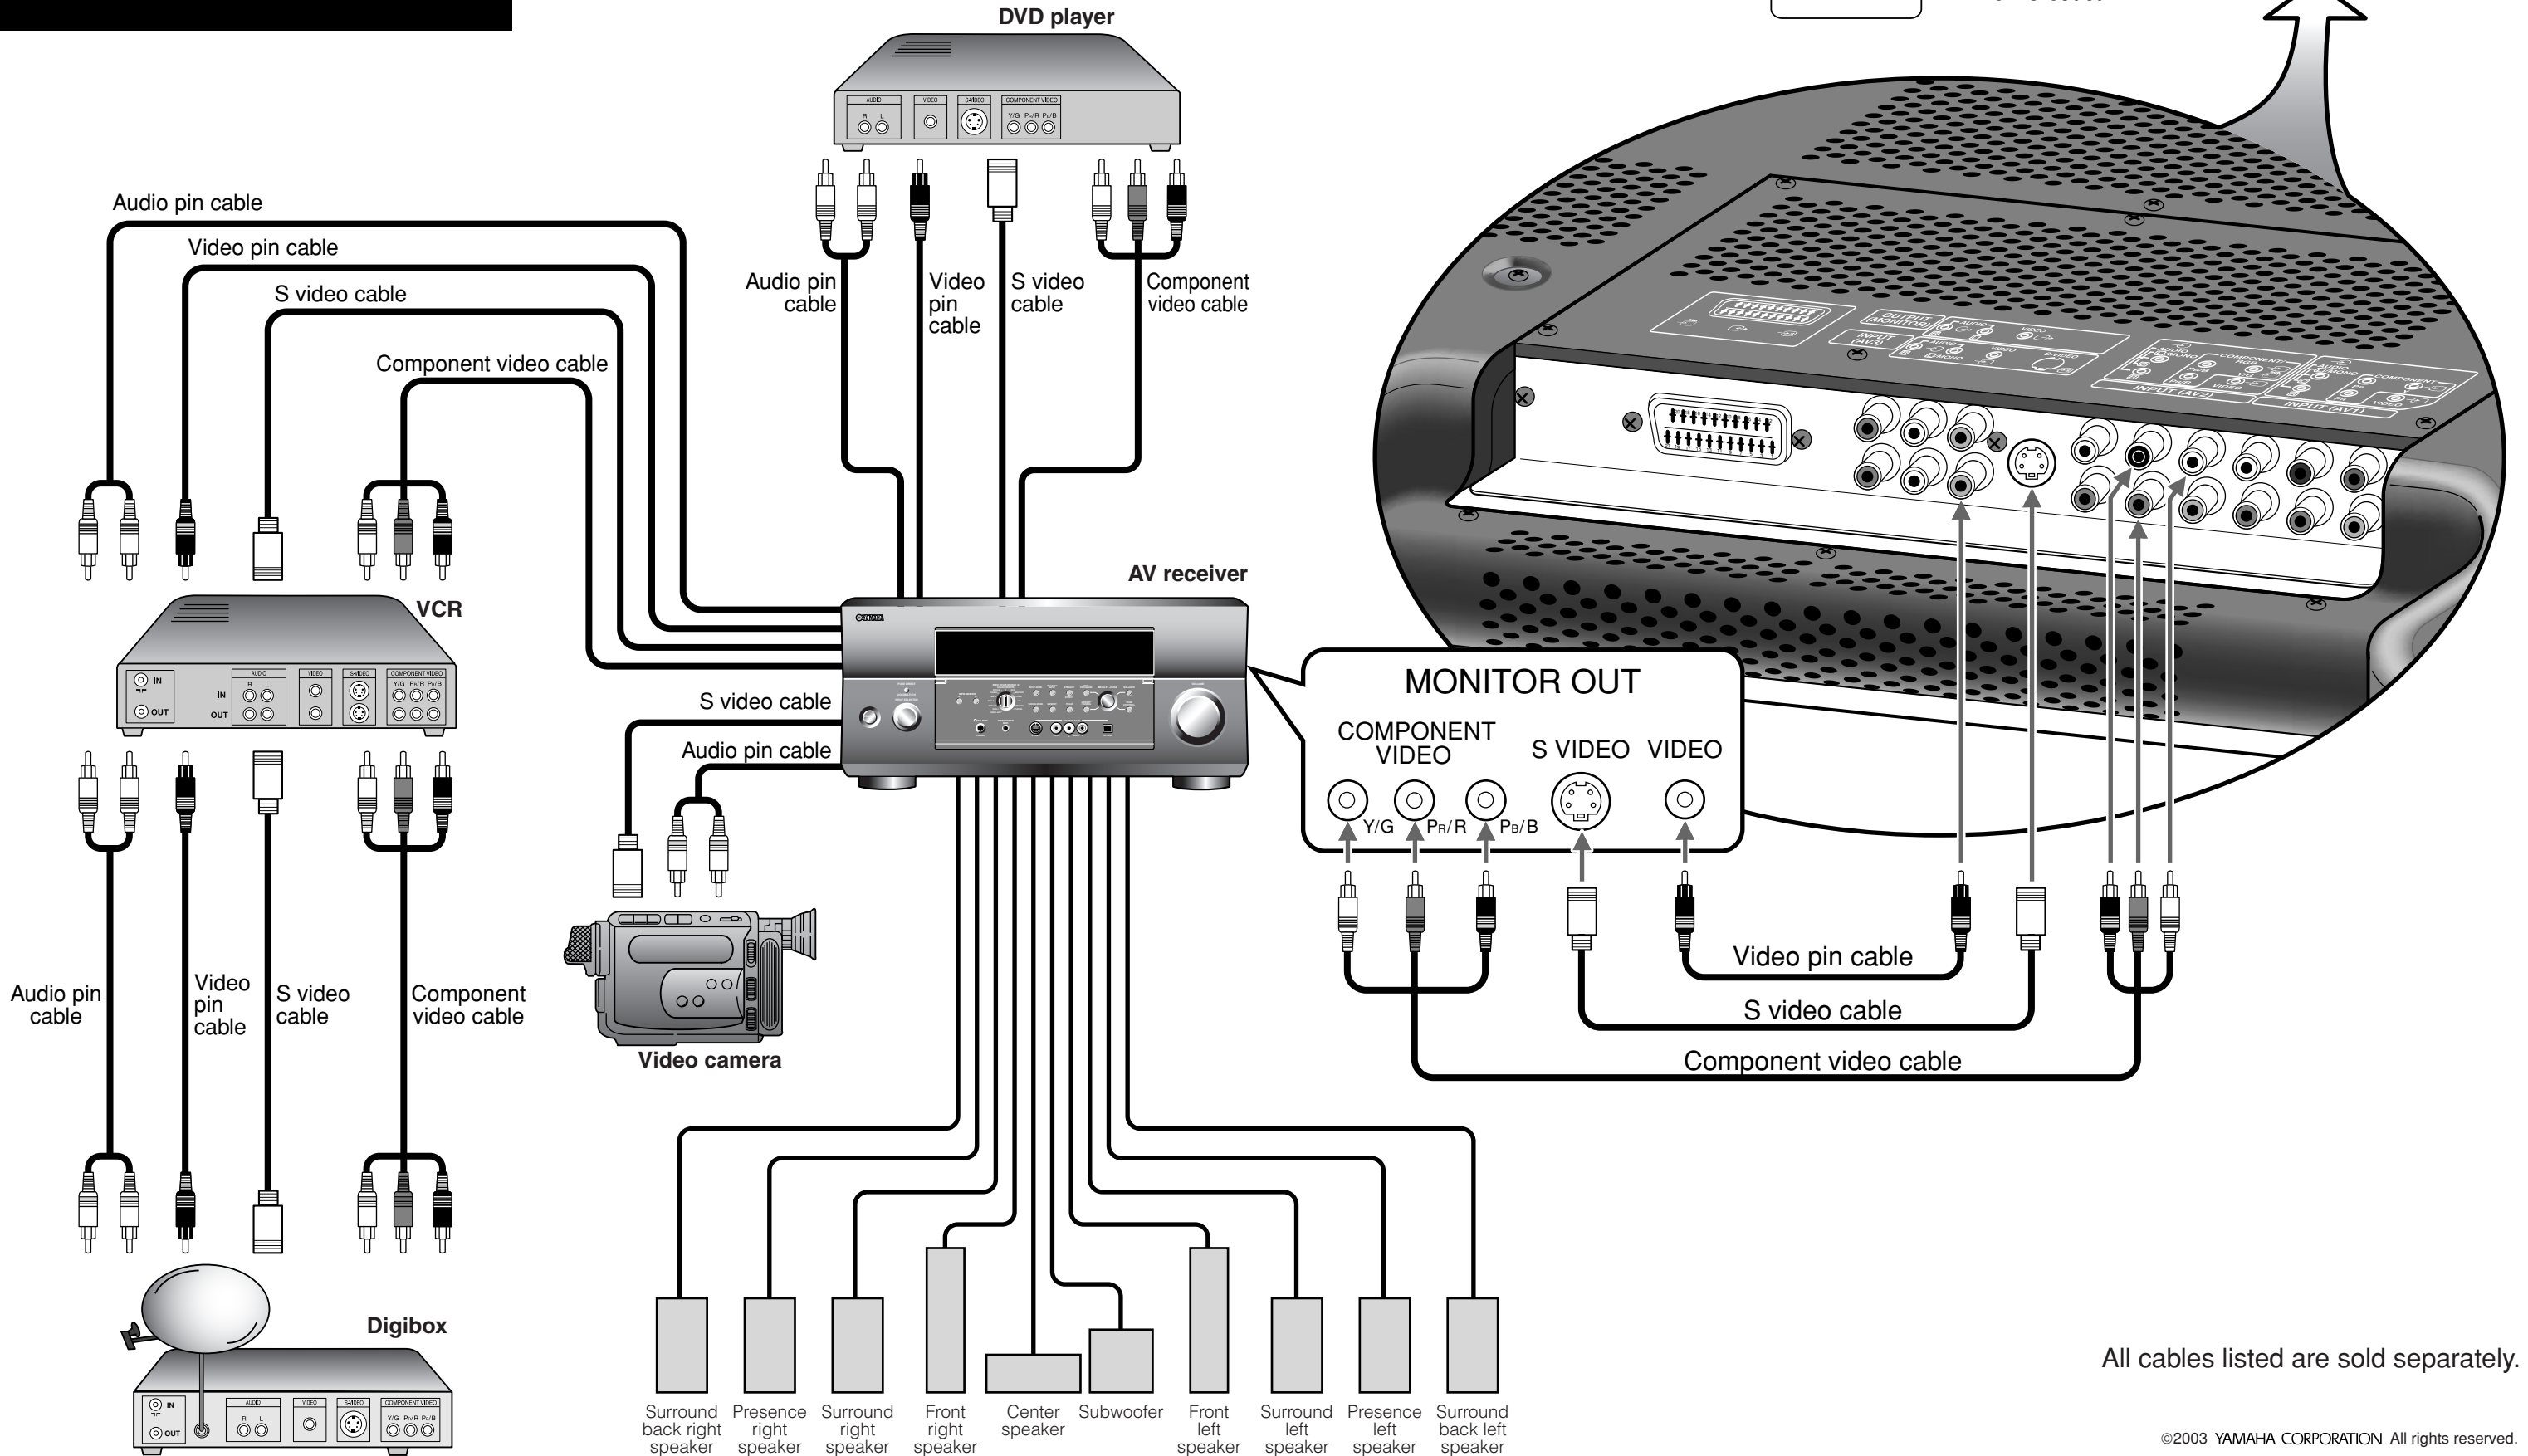

High Definition Plasma monitor

**PDM-4210**

Connection Guide

# Basic connection to an AV Receiver

All cables listed are sold separately.