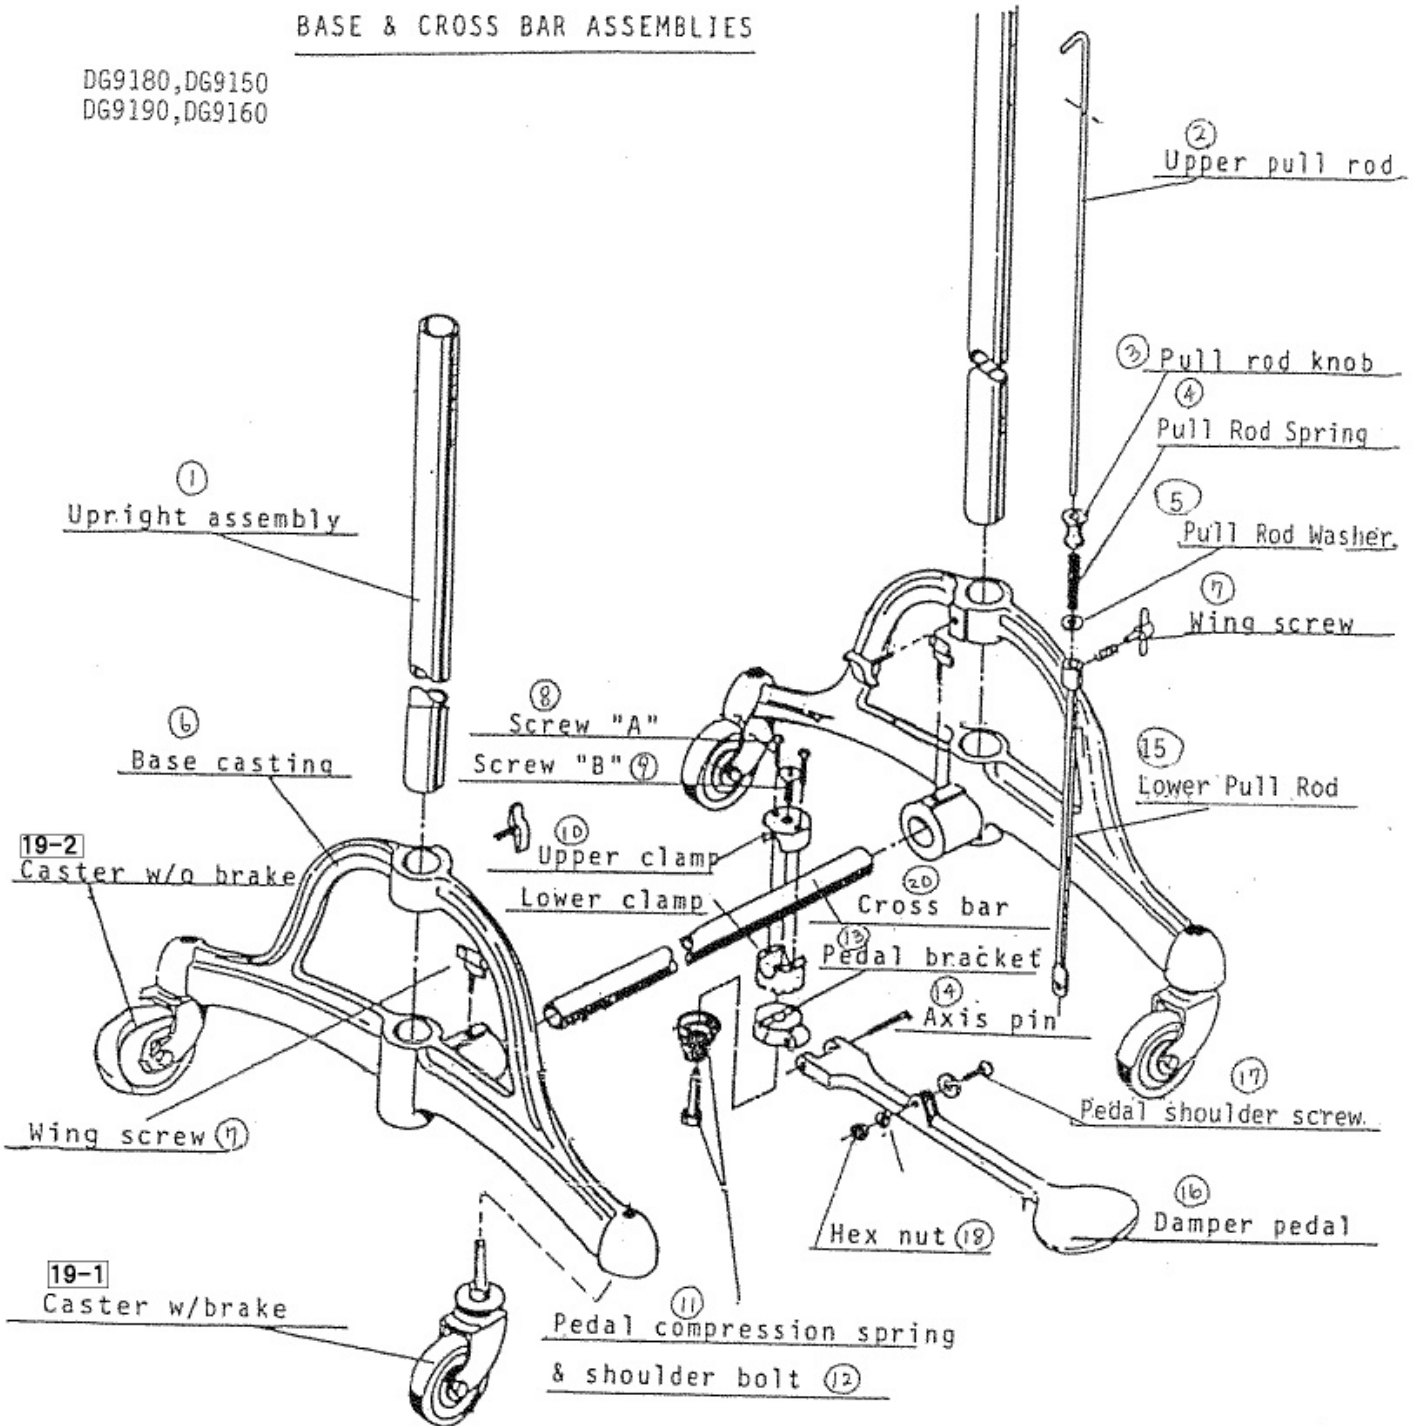

## Model Name : DC9160

Ref No.	Parts No.(ChangeNo.)	English Name	Minimum Delivery	Accept order or not
1	WJ578600	Sound Colum C52 DC9160B	1 PC	
1"	W9100030	DA5001 UPRIGHT ASSY DC-9190	1 PC	
1-19	WJ578600	Sound Colum C52 DC9160B	1 PC	
1-20	WJ578700	Sound Colum C#53 DC9160B	1 PC	
1-21	WJ578800	Sound Colum D54 DC9160B	1 PC	
1-22	WJ578900	Sound Colum D#55 DC9160B	1 PC	
1-23	WJ579000	Sound Colum E56 DC9160B	1 PC	
1-24	WJ579100	Sound Colum F57 DC9160B	1 PC	
1-25	WJ579200	Sound Colum F#58 DC9160B	1 PC	
1-26	WJ579300	Sound Colum G59 DC9160B	1 PC	
1-27	WJ579400	Sound Colum G#60 DC9160B	1 PC	
1-28	WJ579500	Sound Colum A61 DC9160B	1 PC	
1-29	WJ579600	Sound Colum A#62 DC9160B	1 PC	
1-30	WJ579700	Sound Colum B63 DC9160B	1 PC	
1-31	WJ579800	Sound Colum C64 DC9160B	1 PC	
1-32	WJ579900	Sound Colum C#65 DC9160B	1 PC	
1-33	WJ580000	Sound Colum D66 DC9160B	1 PC	
1-34	WJ580100	Sound Colum D#67 DC9160B	1 PC	
1-35	WJ580200	Sound Colum E68 DC9160B	1 PC	
1-36	WJ580300	Sound Colum F69 DC9160B	1 PC	
10	WJ580200	Sound Colum E68 DC9160B	1 PC	
10"-1	W9100039	UPPER PEDAL CLAMP DC-9190	1 PC	ORDER STOP
10"-2	W9100040	LOWER PEDAL CLAMP DC-9190	1 PC	ORDER STOP
10'	W9100096	Axis Pin	1 PC	ORDER STOP
11	WJ580300	Sound Colum F69 DC9160B	1 PC	
11"	W9100041	PEDAL COMP. SPRING DC-9190	1 PC	ORDER STOP
12	WJ578700	Sound Colum C#53 DC9160B	1 PC	
12"	W9100042	SHOULDER BOLT DC-9190	1 PC	
13	WJ578900	Sound Colum D#55 DC9160B	1 PC	
13"	W9100043	PEDAL BRACKET DC-9190	1 PC	
14	WJ579200	Sound Colum F#58 DC9160B	1 PC	
14"	W9100044	AXIS PIN DC-9190	1 PC	
15	WJ579400	Sound Colum G#60 DC9160B	1 PC	
15"	W9100045	LOWER PULL ROD DC-9190	1 PC	
16	WJ579600	Sound Colum A#62 DC9160B	1 PC	
16"	W9100002	DAMPER PEDAL DEAGAN 9190CHIME	1 PC	
17	WJ579900	Sound Colum C#65 DC9160B	1 PC	
17"	W9100046	PEDAL SHOLDER SCREW DC-9190	1 PC	
17'	W9100069	TOGGLE LINK ASS'Y DC9160,9190	1 PC	
18	WJ580100	Sound Colum D#67 DC9160B	1 PC	