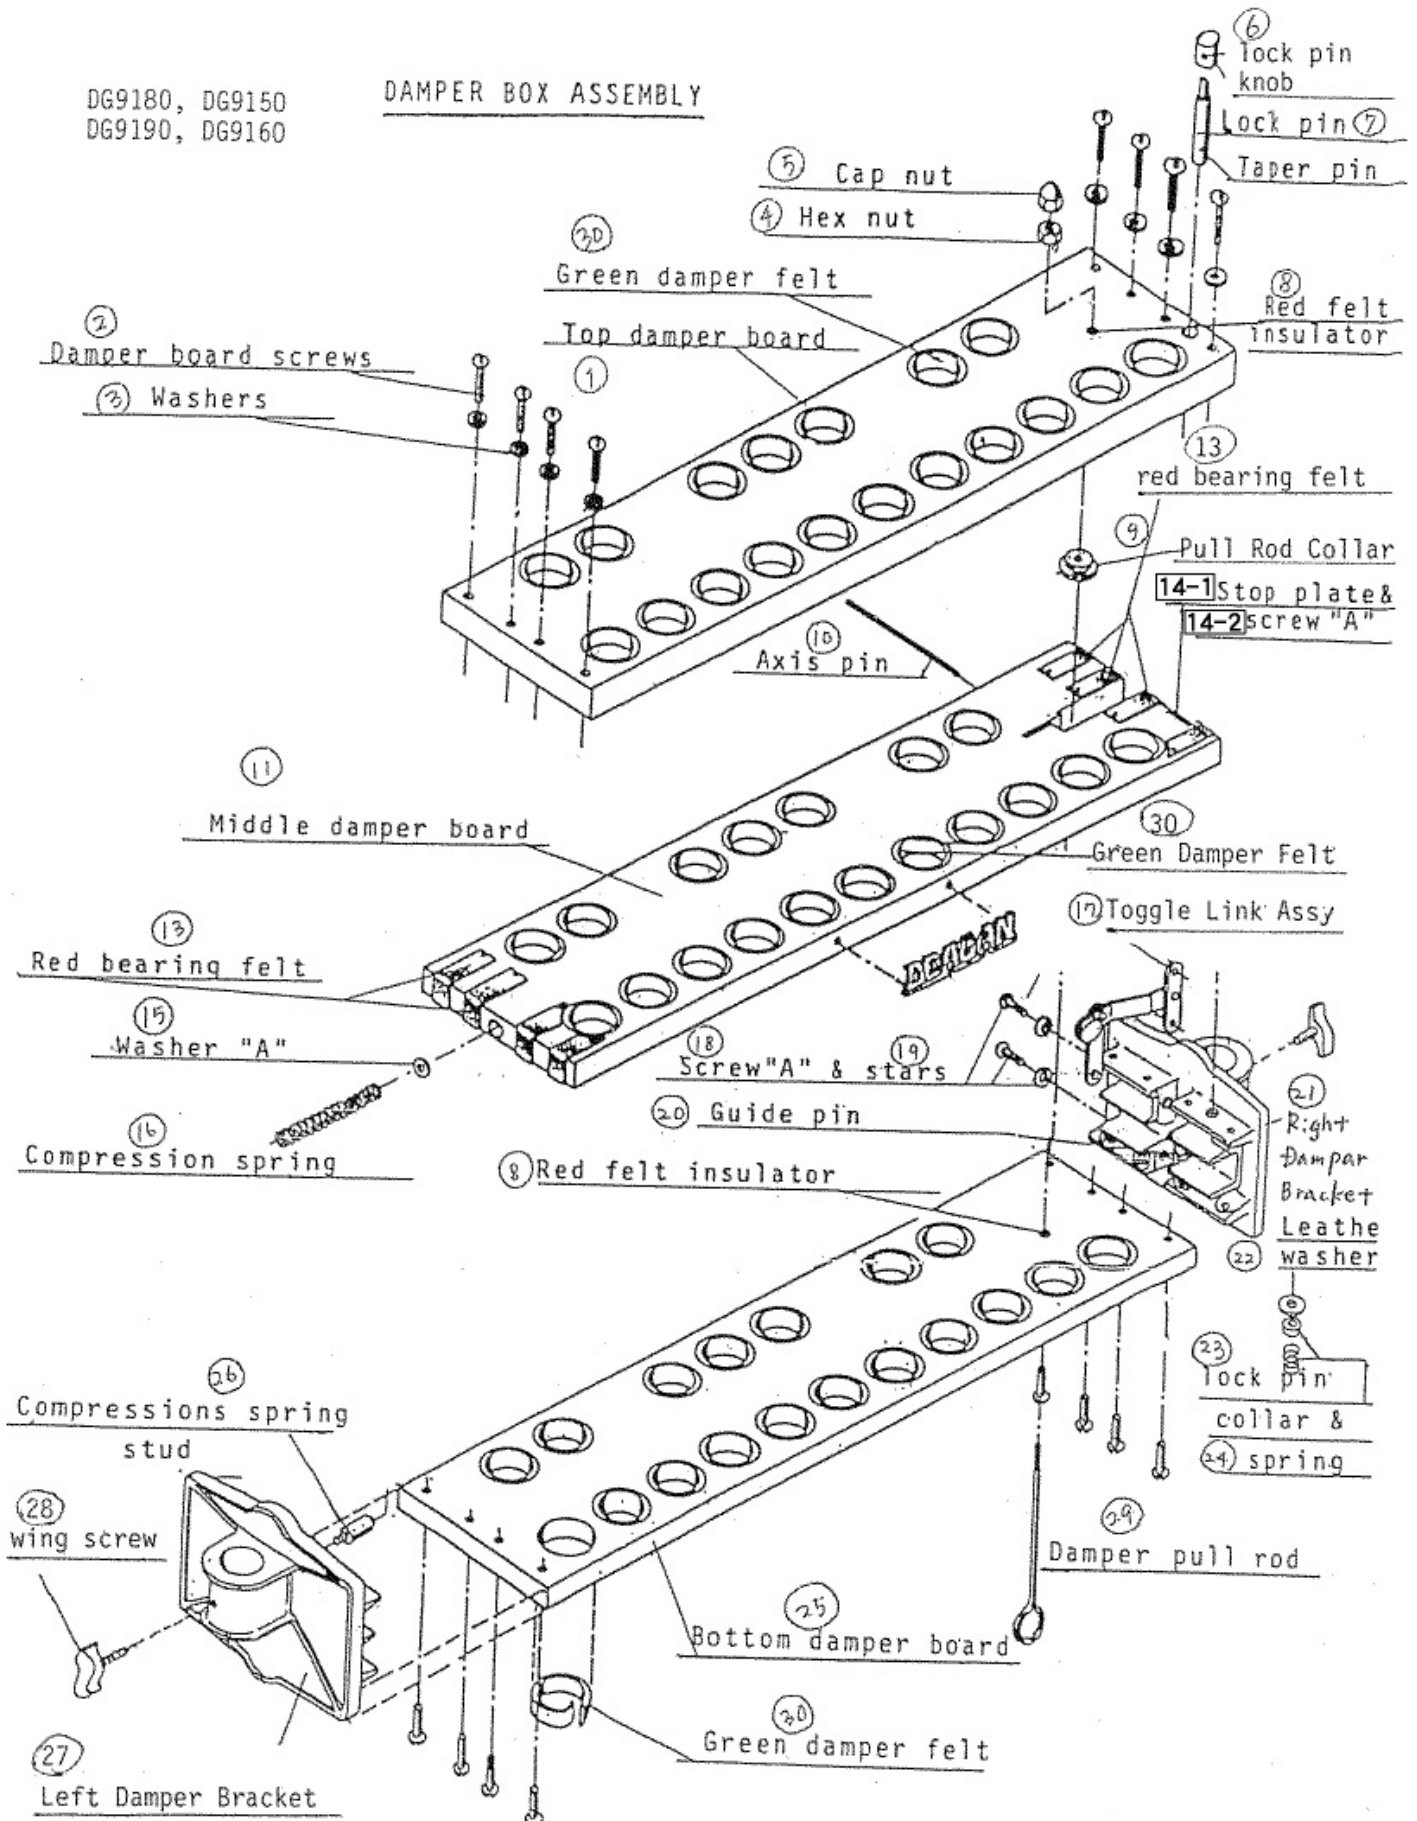

DG9180, DG9150
DG9190, DG9160

DAMPER BOX ASSEMBLY