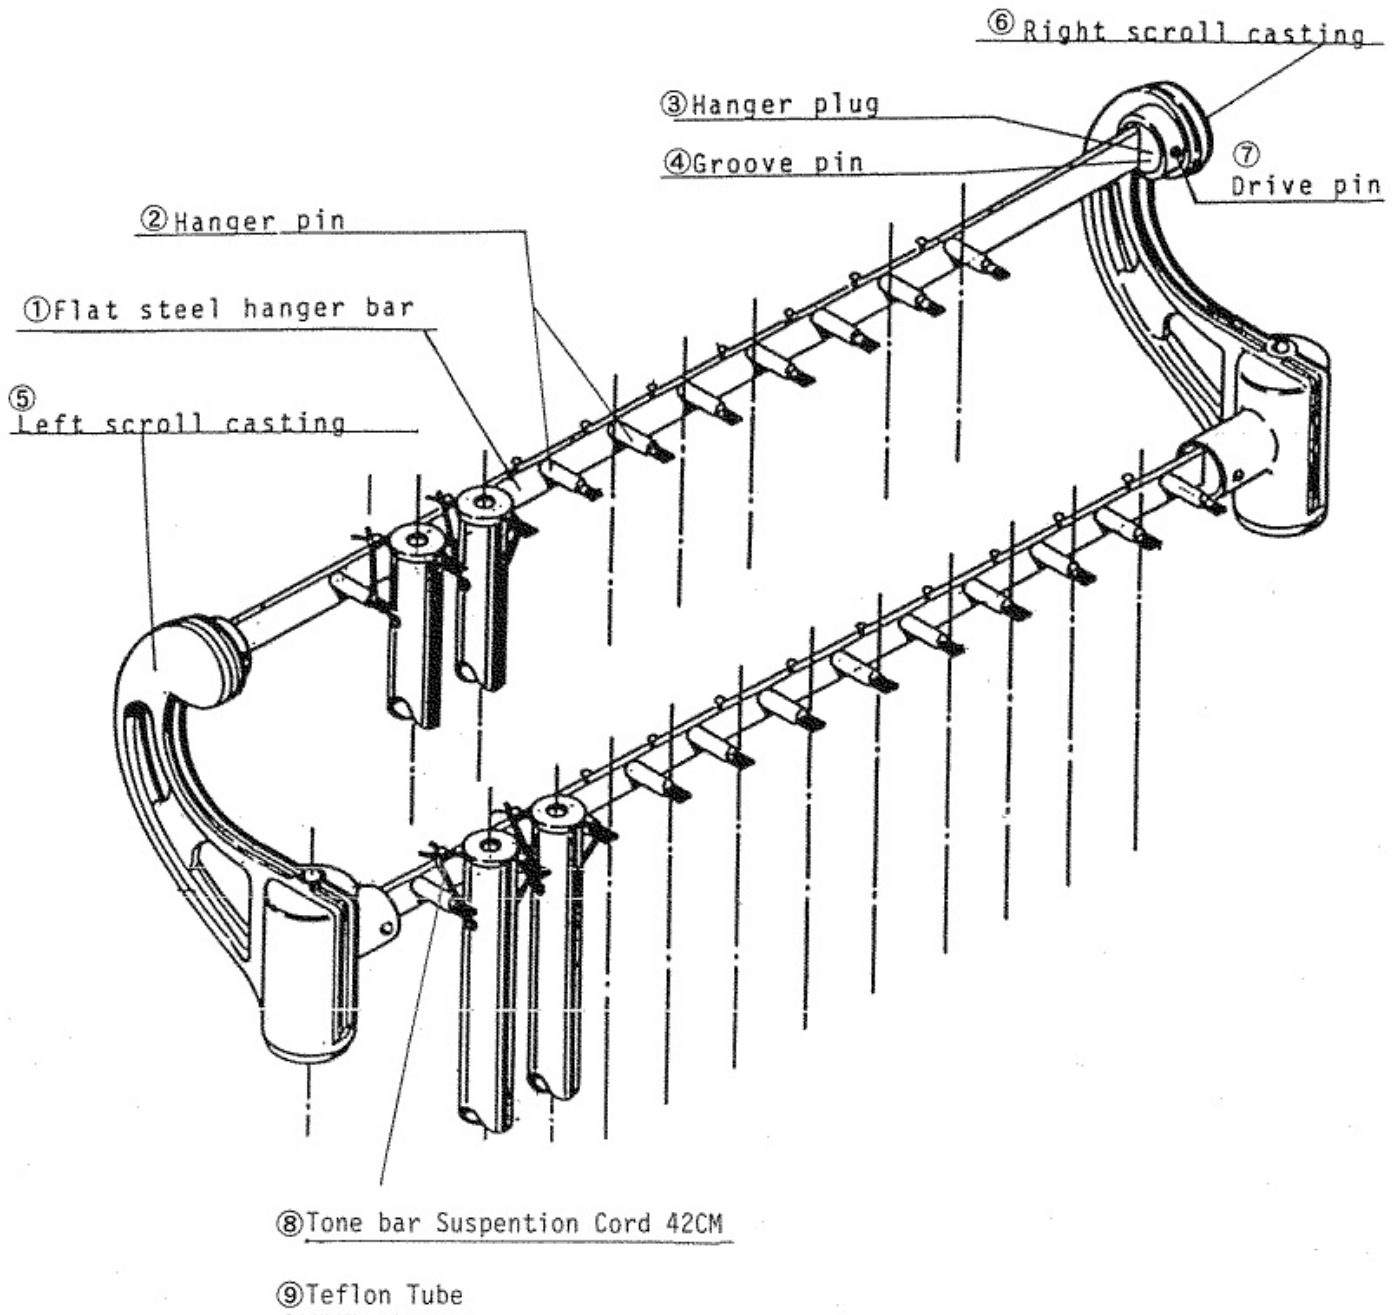

CHIME HANGER ASSEMBLY