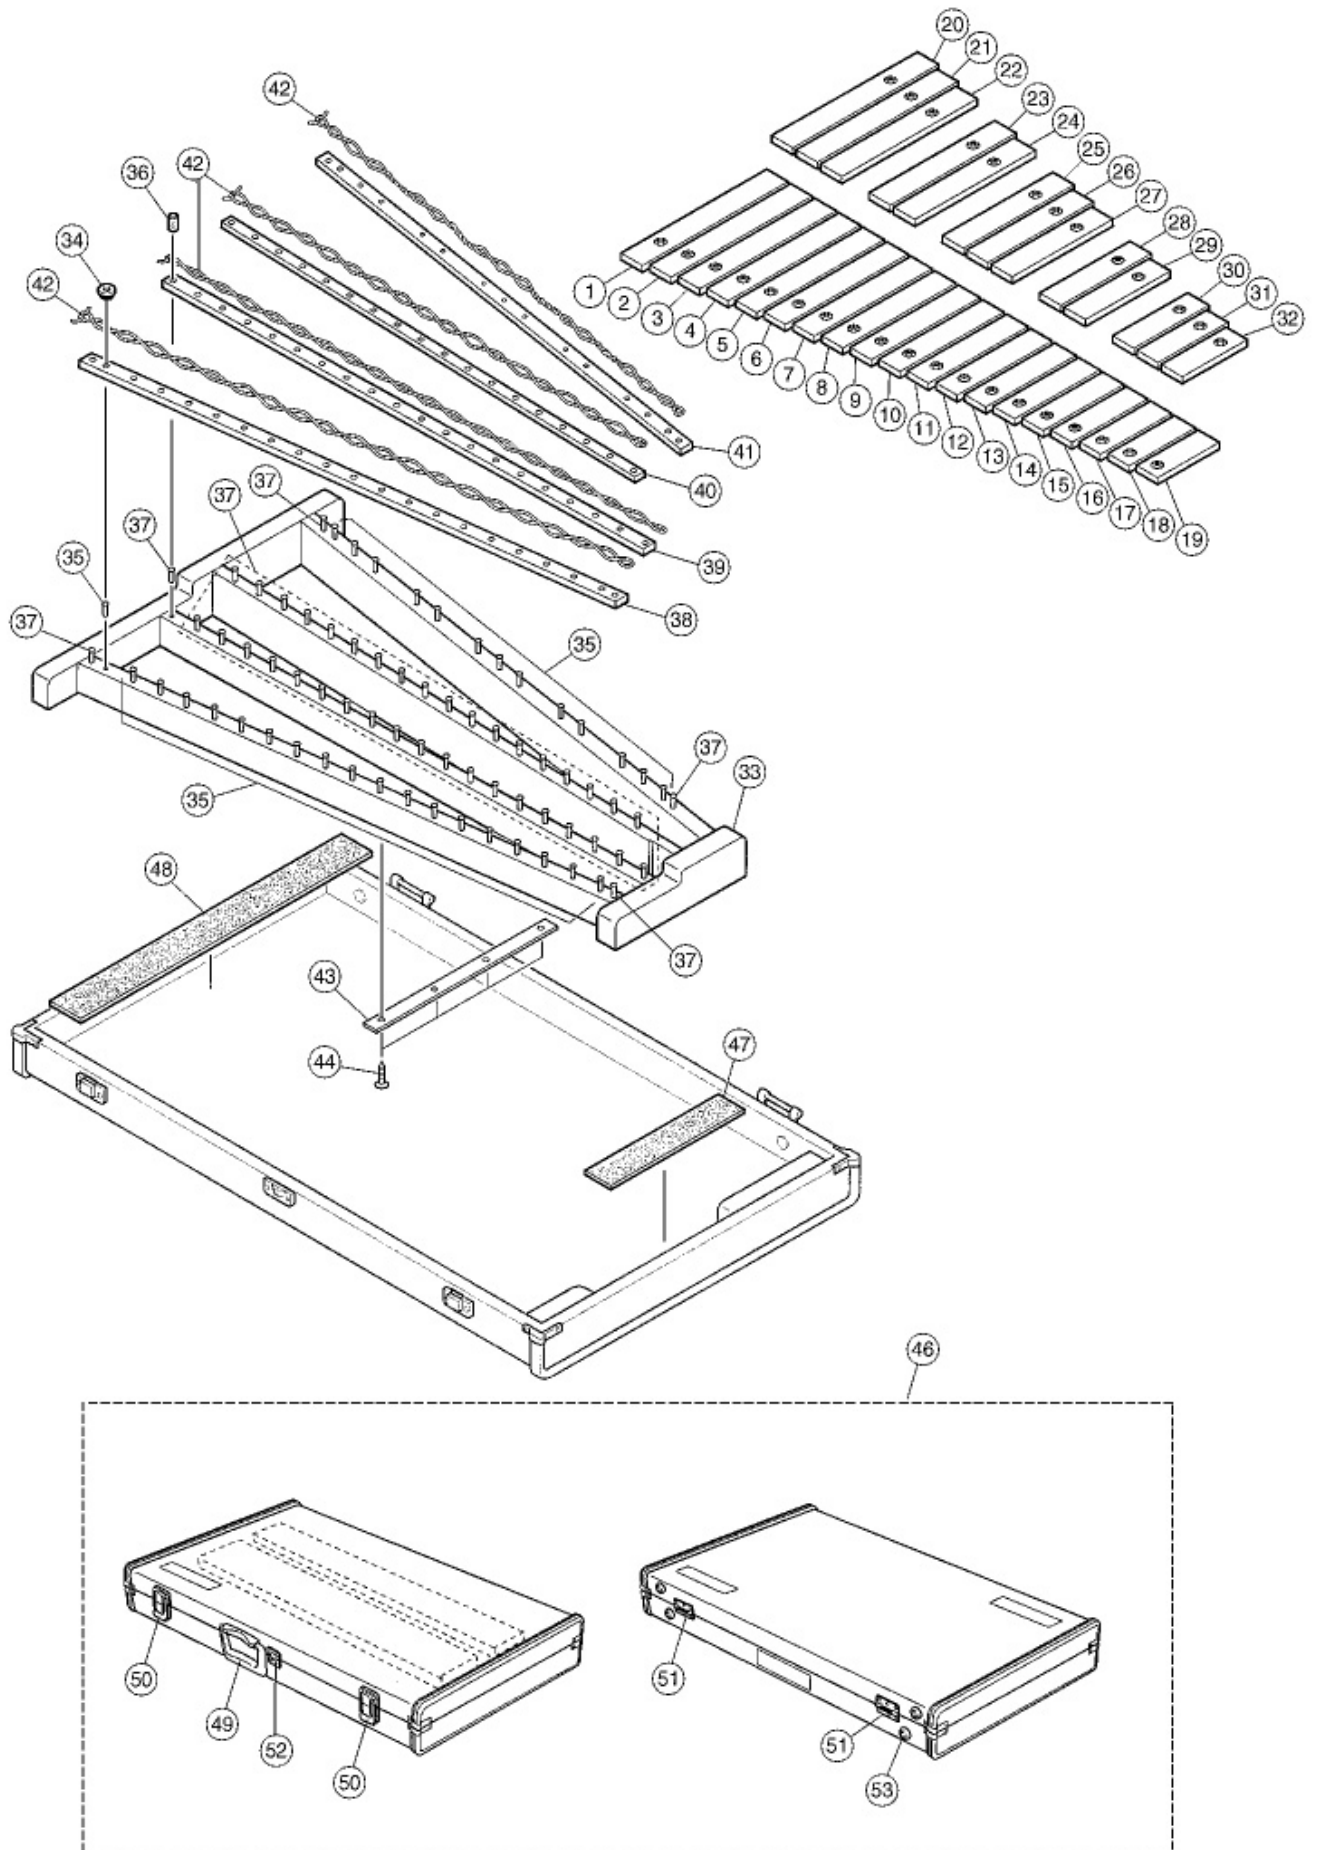

Model Name : YG-1210

Model Name : YG-1210

Ref No.	Parts No.(ChangeNo.)	English Name	Minimum Delivery	Accept order or not
1	WWA15210	ToneBar F57 YG-1210	1 PC	
10	WWA15300	ToneBar A73 YG-1210	1 PC	
11	WWA15310	ToneBar B75 YG-1210	1 PC	
12	WWA15320	ToneBar C76 YG-1210	1 PC	
13	WWA15330	ToneBar D78 YG-1210	1 PC	
14	WWA15340	ToneBar E80 YG-1210	1 PC	
15	WWA15350	ToneBar F81 YG-1210	1 PC	
16	WWA15360	ToneBar G83 YG-1210	1 PC	
17	WWA15370	ToneBar A85 YG-1210	1 PC	
18	WWA15380	ToneBar B87 YG-1210	1 PC	
19	WWA15390	ToneBar C88 YG-1210	1 PC	
2	WWA15220	ToneBar G59 YG-1210	1 PC	
20	WWA15400	ToneBar F#58 YG-1210	1 PC	
21	WWA15410	ToneBar G#60 YG-1210	1 PC	
22	WWA15420	ToneBar A#62 YG-1210	1 PC	
23	WWA15430	ToneBar C#65 YG-1210	1 PC	
24	WWA15440	ToneBar D#67 YG-1210	1 PC	
25	WWA15450	ToneBar F#70 YG-1210	1 PC	
26	WWA15460	ToneBar G#72 YG-1210	1 PC	
27	WWA15470	ToneBar A#74 YG-1210	1 PC	
28	WWA15480	ToneBar C#77 YG-1210	1 PC	
29	WWA15490	ToneBar D#79 YG-1210	1 PC	
3	WWA15230	ToneBar A61 YG-1210	1 PC	
30	WWA15500	ToneBar F#82 YG-1210	1 PC	
31	WWA15510	ToneBar G#84 YG-1210	1 PC	
32	WWA15520	ToneBar A#86 YG-1210	1 PC	
33	WV856650	Frame Ass'y YG-1210	1 PC	
34	WV856480	RUBBER INSULATOR YG250D	1 PC	
35	V8905000	Tone Bar MountingPost YG-1210,YG-250D,Y	1 PC.	
36	W5150440	POST COVER YG1000	1 PC	
37	WV856490	ToneBar GuidePost YG-1210,YG-250D,YG-50	1 PC	
38	V8664000	ToneBar CushionFelt(1) YG-1210	1 PC.	
39	WV866410	ToneBar CushionFelt(2) YG-1210	1 PC	
4	WWA15240	ToneBar B63 YG-1210	1 PC	
40	WV866420	ToneBar CushionFelt(3) YG-1210	1 PC	
41	WV866430	ToneBar CushionFelt(4) YG-1210	1 PC	
42	WV866840	ToneBar BlockCord YG-1210	1 PC	
43	WV866390	Brace YG-1210	1 PC	
44	WV866830	BraceMountingScrew YG-1210	1 PC	
46	WV866460	YGC1210-CaseAss'y YG-1210	1 PC	