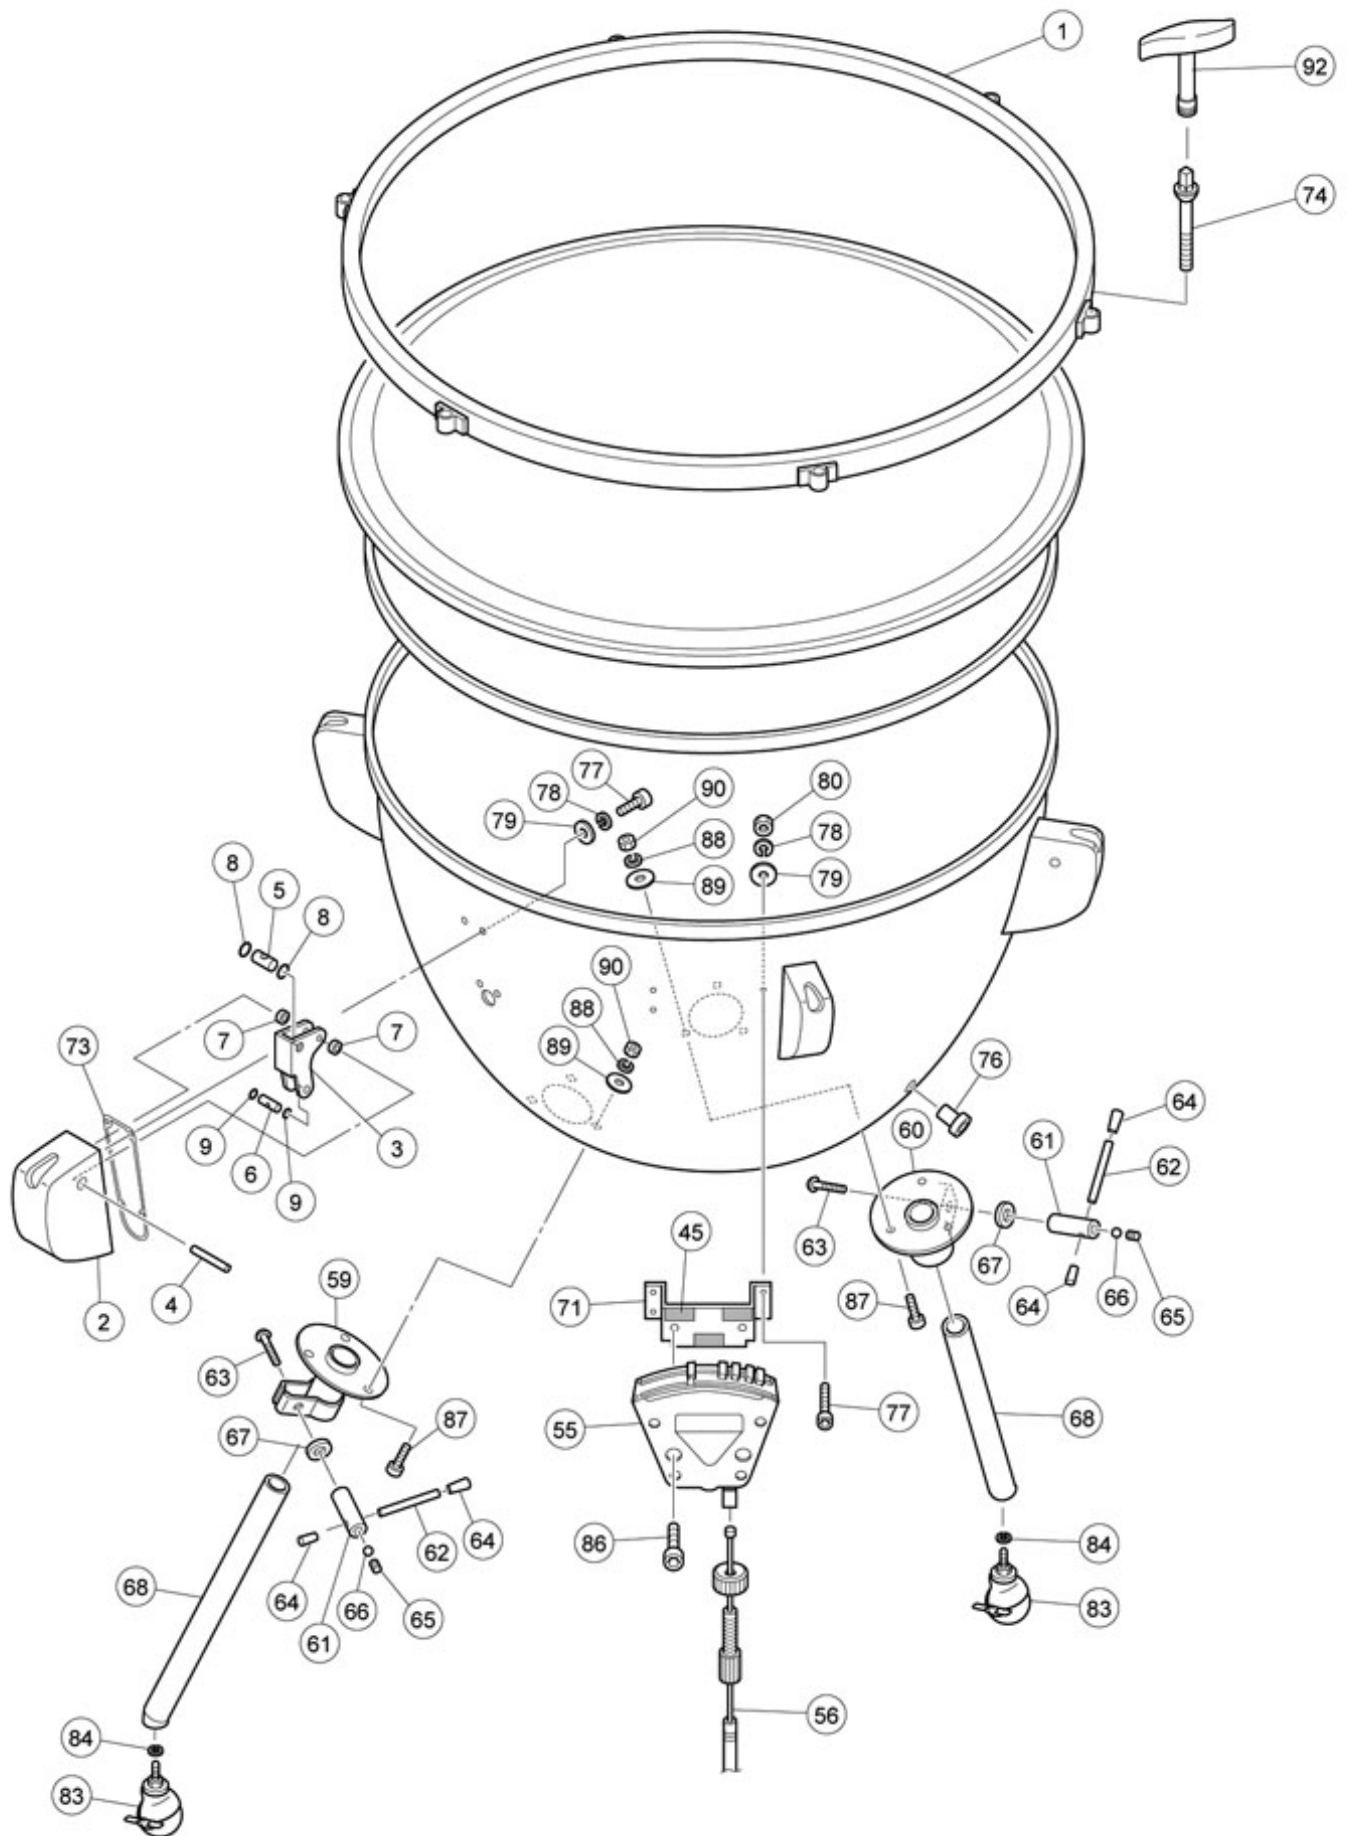

Model Name : TP-3123E

Model Name : TP-3123E

- | | | | | |
|-----|-------|----------|-------|----------|
| 104 | 104-1 | Letter C | 104-5 | Letter G |
| | 104-2 | Letter D | 104-6 | Letter A |
| | 104-3 | Letter E | 104-7 | Letter B |
| | 104-4 | Letter F | | |

Model Name : TP-3123E

Ref No.	Parts No.(ChangeNo.)	English Name	Minimum Delivery	Accept order or not
1	WH397300	Hoop Assy TP3123	1 PC	
10	WH401100	Base TP3123E	1 PC	
101	WH674700	Tuning Indicator Frame(R) TP31xx	1 PC	
102	WH674800	Tuning Indicator Frame(L) TP31xx	1 PC	
103	WH891600	Tuning Gauge Rail TP31xx	1 PC	
104-1	WH891700	Letter C TP31xx	1 PC	
104-2	WH891800	Letter D TP31xx	1 PC	
104-3	WH891900	Letter E TP31xx	1 PC	
104-4	WH892000	Letter F TP31xx	1 PC	
104-5	WH892100	Letter G TP31xx	1 PC	
104-6	WH892200	Letter A TP31xx	1 PC	
104-7	WH892300	Letter B TP31xx	1 PC	
105	WH892400	Pointer Arm Ass'y TP31XX	1 PC	
106	WH893100	Spacer TP31XX	1 PC	
107	WH894700	Screw M3x5 TP31xx	1 PC	
108	WH894900	Holding Spring TP31xx	1 PC	
109	WH895000	Letter TP31XX	1 PC	
11	WH401400	Pedal Leg 23(L) TP3123,TP3126	1 PC	
110	WH895100	Allen Head BoltM4x20 TP31xx	1 PC	
111	WH895200	Flat Spring Washer 4	1 PC	
112	WH895300	Truss Head Screw M4x10 TP31xx	1 PC	
113	WH895400	Pointer Spring TP31xx	1 PC	
114	WH895500	Pointer Adjusting Base TP31xx	1 PC	
115	WH895800	Round Head Screw M3x7 TP31xx	1 PC	
116	WH895600	Cushion 1 TP31xx	1 PC	
117	WH895700	Cushion 2 TP31xx	1 PC	
118	WH895900	Spring Washer3-2 TP31xx	1 PC	
12	WH401600	Pedal Leg 23(R) TP3123,TP3126	1 PC	
13	WH401800	Pedal TP31XX	1 PC	
14	WH401900	Pedal Rods TP31XX	1 PC	
15	WH402000	Adjuster Plate TP31xx	1 PC	
16	WH402100	Adjuster Nut TP31xx	1 PC	
17	WH896600	Adjuster TP3123	1 PC	
18	WH402200	Ring TP31XX	1 PC	
19	WH402300	Spacer TP31XX	1 PC	
2	WH400800	Lug Assy TP31XX	1 PC	
20	WH402400	Washer TP31xx	1 PC	
21	WH402500	Linkage Plate Assy TP3123E	1 PC	
22	WH402900	Main Lever Assy TP31XX	1 PC	
23	WH403000	Lever TP31XX	1 PC	