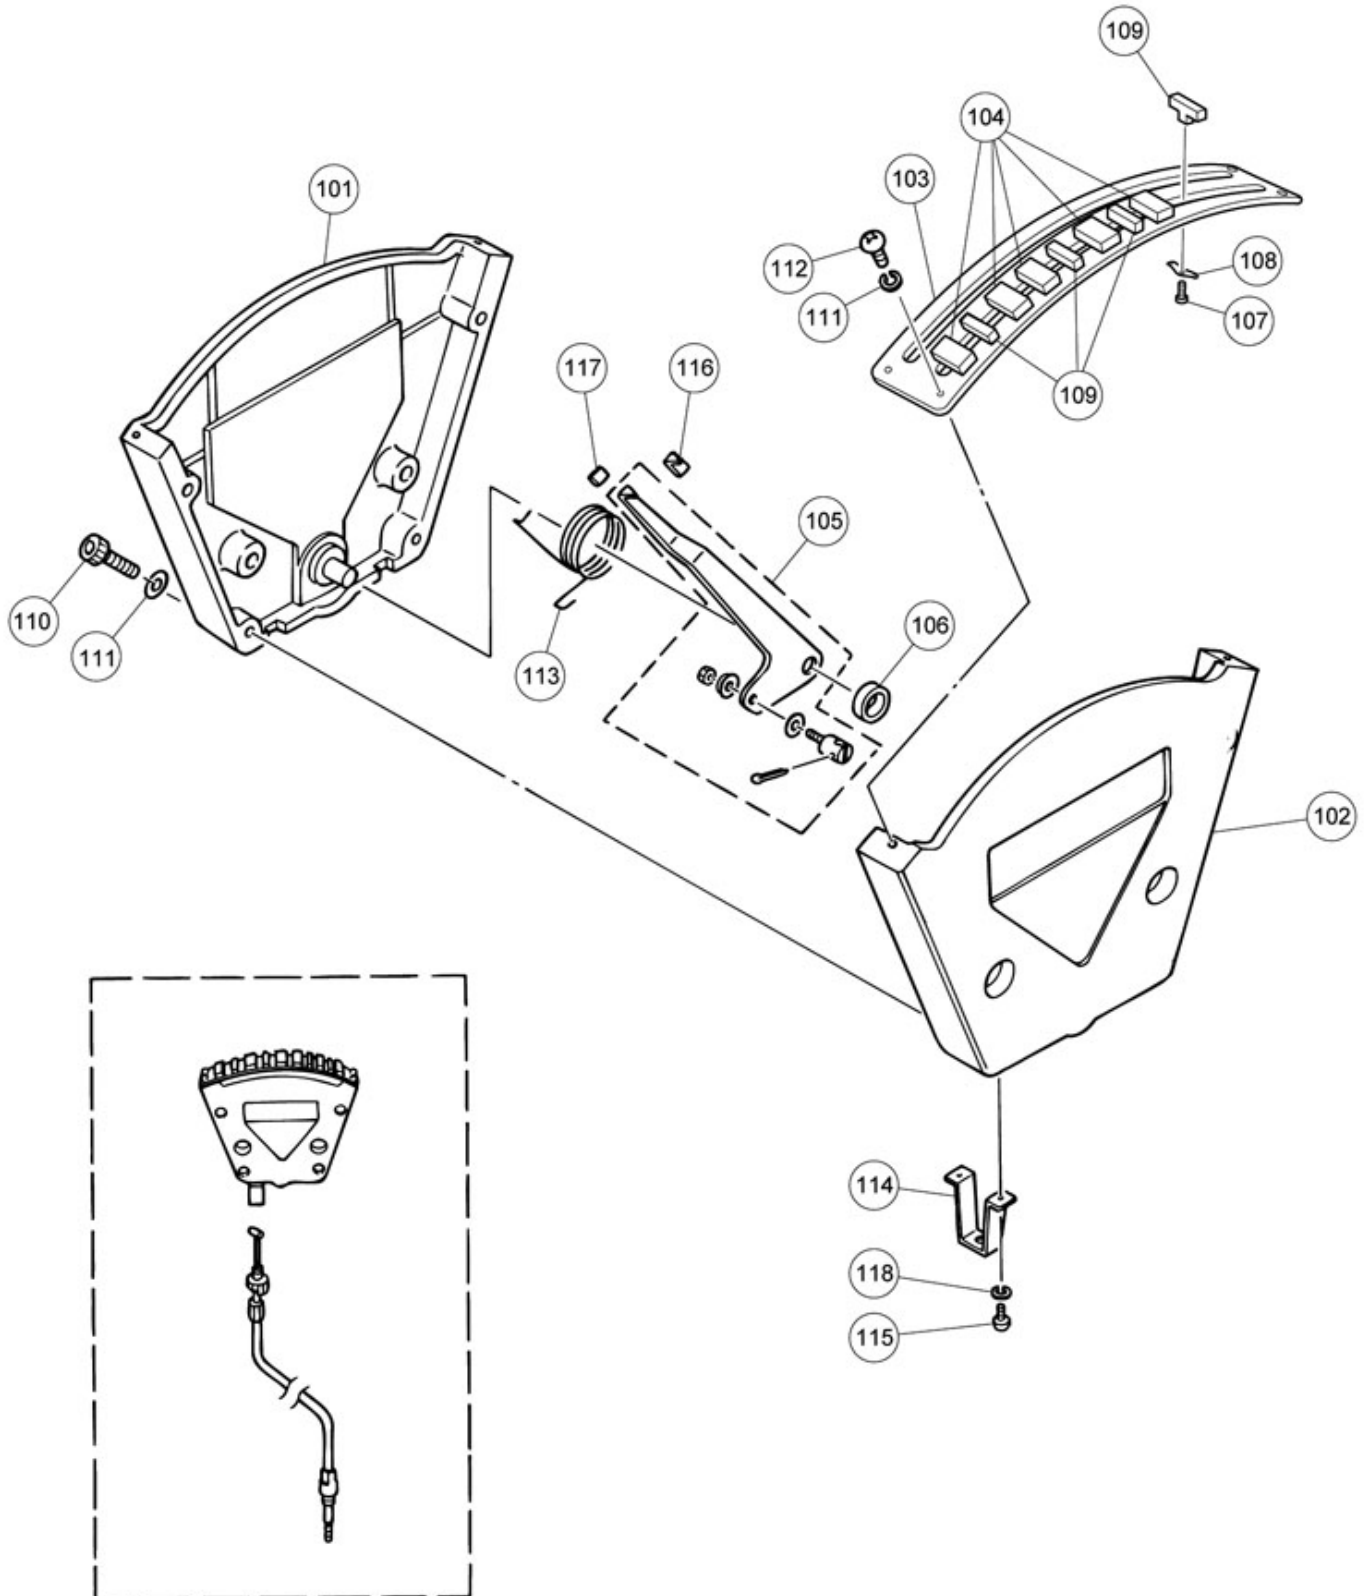

Model Name : TP-3123E

Model Name : TP-3123E

- | | | | | |
|-----|-------|----------|-------|----------|
| 104 | 104-1 | Letter C | 104-5 | Letter G |
| | 104-2 | Letter D | 104-6 | Letter A |
| | 104-3 | Letter E | 104-7 | Letter B |
| | 104-4 | Letter F | | |

Model Name : TP-3123E

Ref No.	Parts No.(ChangeNo.)	English Name	Minimum Delivery	Accept order or not
1	WH397300	Hoop Assy TP3123	1 PC	
10	WH401100	Base TP3123E	1 PC	
101	WH674700	Tuning Indicator Frame(R) TP31xx	1 PC	
102	WH674800	Tuning Indicator Frame(L) TP31xx	1 PC	
103	WH891600	Tuning Gauge Rail TP31xx	1 PC	
104-1	WH891700	Letter C TP31xx	1 PC	
104-2	WH891800	Letter D TP31xx	1 PC	
104-3	WH891900	Letter E TP31xx	1 PC	
104-4	WH892000	Letter F TP31xx	1 PC	
104-5	WH892100	Letter G TP31xx	1 PC	
104-6	WH892200	Letter A TP31xx	1 PC	
104-7	WH892300	Letter B TP31xx	1 PC	
105	WH892400	Pointer Arm Ass'y TP31XX	1 PC	
106	WH893100	Spacer TP31XX	1 PC	
107	WH894700	Screw M3x5 TP31xx	1 PC	
108	WH894900	Holding Spring TP31xx	1 PC	
109	WH895000	Letter TP31XX	1 PC	
11	WH401400	Pedal Leg 23(L) TP3123,TP3126	1 PC	
110	WH895100	Allen Head BoltM4x20 TP31xx	1 PC	
111	WH895200	Flat Spring Washer 4	1 PC	
112	WH895300	Truss Head Screw M4x10 TP31xx	1 PC	
113	WH895400	Pointer Spring TP31xx	1 PC	
114	WH895500	Pointer Adjusting Base TP31xx	1 PC	
115	WH895800	Round Head Screw M3x7 TP31xx	1 PC	
116	WH895600	Cushion 1 TP31xx	1 PC	
117	WH895700	Cushion 2 TP31xx	1 PC	
118	WH895900	Spring Washer3-2 TP31xx	1 PC	
12	WH401600	Pedal Leg 23(R) TP3123,TP3126	1 PC	
13	WH401800	Pedal TP31XX	1 PC	
14	WH401900	Pedal Rods TP31XX	1 PC	
15	WH402000	Adjuster Plate TP31xx	1 PC	
16	WH402100	Adjuster Nut TP31xx	1 PC	
17	WH896600	Adjuster TP3123	1 PC	
18	WH402200	Ring TP31XX	1 PC	
19	WH402300	Spacer TP31XX	1 PC	
2	WH400800	Lug Assy TP31XX	1 PC	
20	WH402400	Washer TP31xx	1 PC	
21	WH402500	Linkage Plate Assy TP3123E	1 PC	
22	WH402900	Main Lever Assy TP31XX	1 PC	
23	WH403000	Lever TP31XX	1 PC	