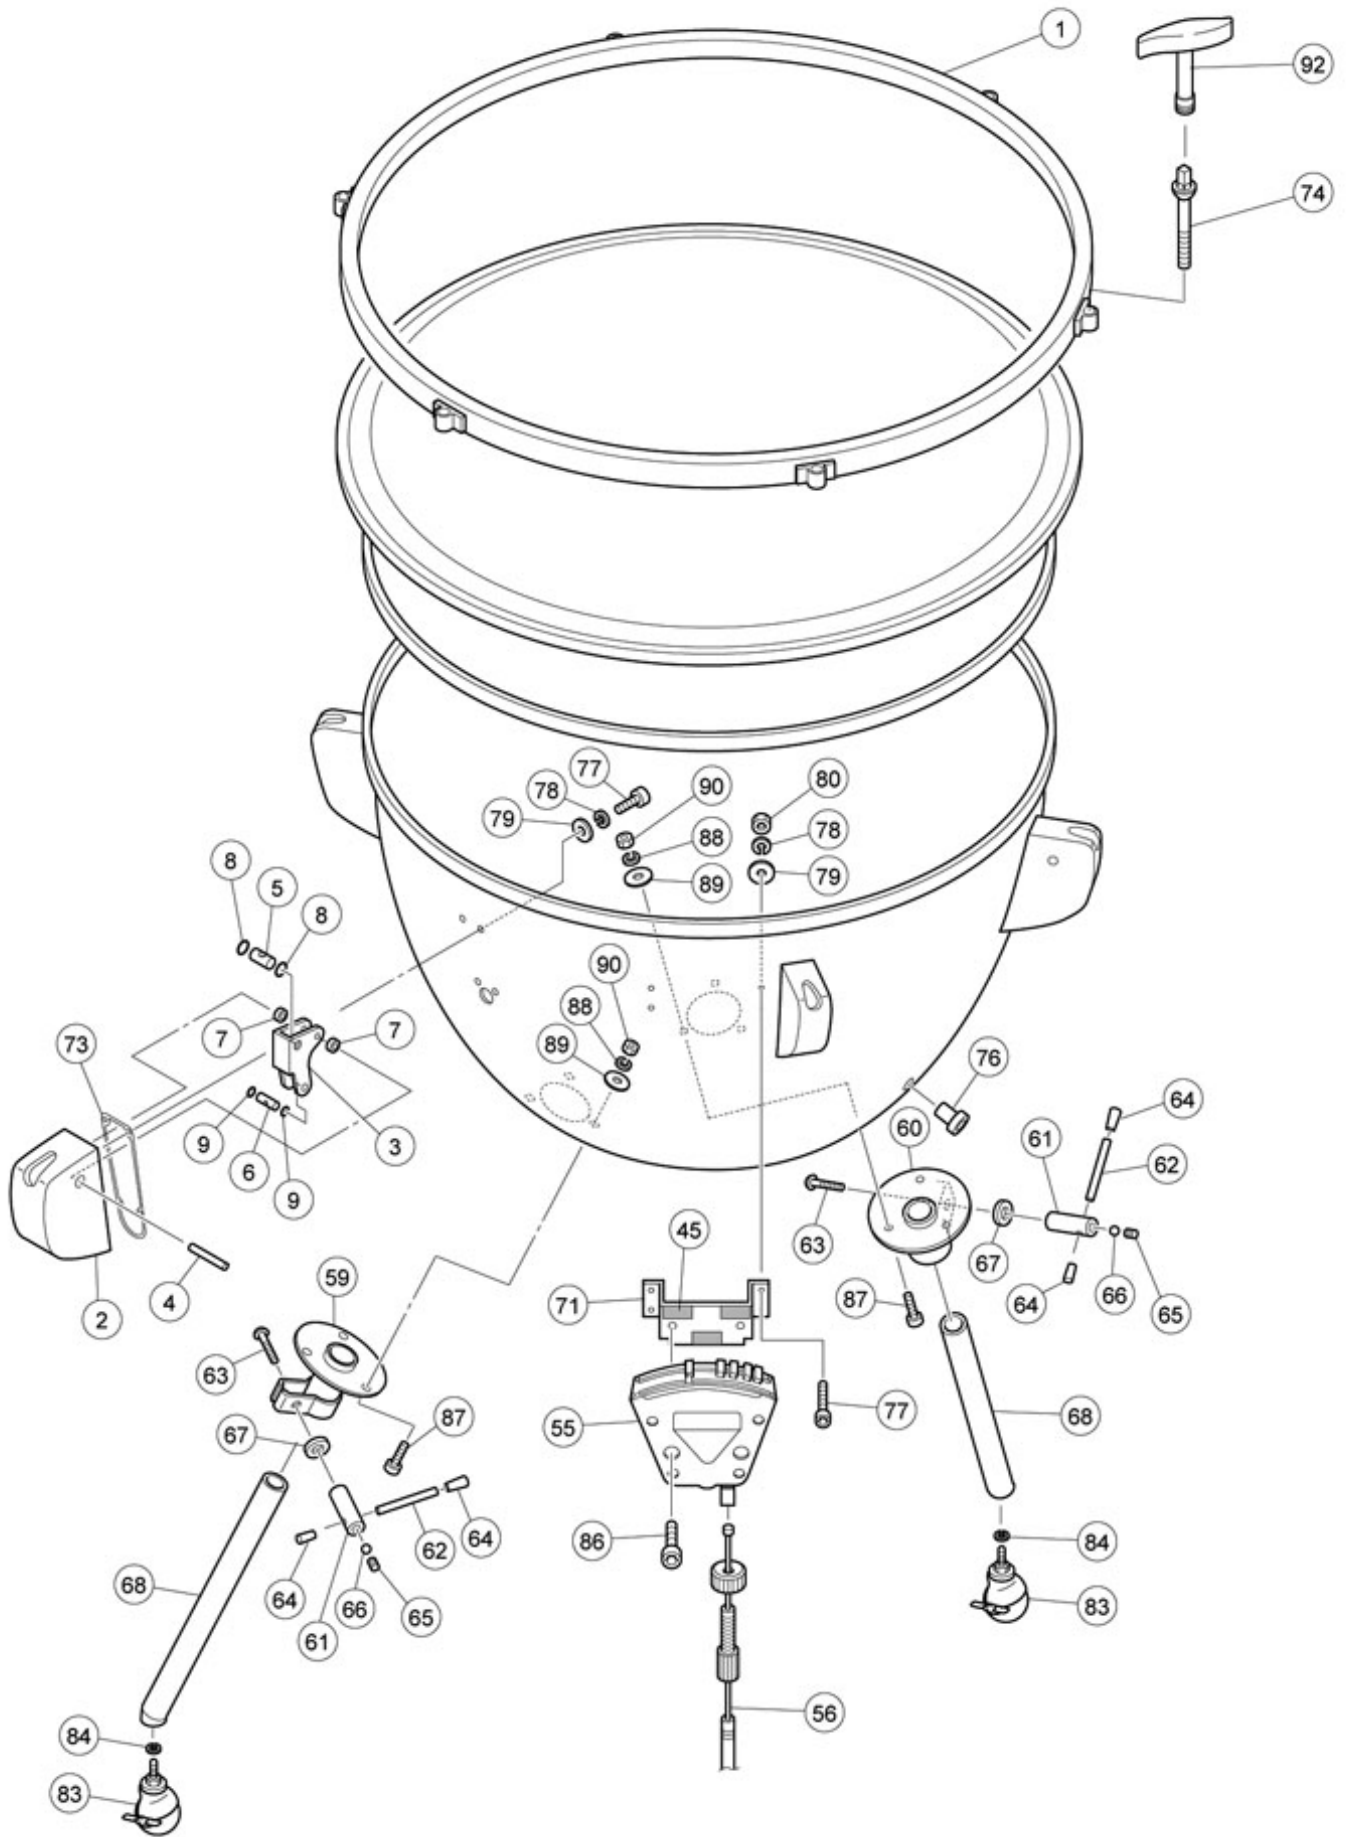

Model Name : TP-3126E

Model Name : TP-3126E

Model Name : TP-3126E

- | | | | | |
|-----|-------|----------|-------|----------|
| 104 | 104-1 | Letter C | 104-5 | Letter G |
| | 104-2 | Letter D | 104-6 | Letter A |
| | 104-3 | Letter E | 104-7 | Letter B |
| | 104-4 | Letter F | | |

Model Name : TP-3126E

Ref No.	Parts No.(ChangeNo.)	English Name	Minimum Delivery	Accept order or not
1	WH397500	Hoop Assy TP3126	1 PC	
10	WH401200	Base TP3126E	1 PC	
101	WH674700	Tuning Indicator Frame(R) TP31xx	1 PC	
102	WH674800	Tuning Indicator Frame(L) TP31xx	1 PC	
103	WH891600	Tuning Gauge Rail TP31xx	1 PC	
104-1	WH891700	Letter C TP31xx	1 PC	
104-2	WH891800	Letter D TP31xx	1 PC	
104-3	WH891900	Letter E TP31xx	1 PC	
104-4	WH892000	Letter F TP31xx	1 PC	
104-5	WH892100	Letter G TP31xx	1 PC	
104-6	WH892200	Letter A TP31xx	1 PC	
104-7	WH892300	Letter B TP31xx	1 PC	
105	WH892400	Pointer Arm Ass'y TP31XX	1 PC	
106	WH893100	Spacer TP31XX	1 PC	
107	WH894700	Screw M3x5 TP31xx	1 PC	
108	WH894900	Holding Spring TP31xx	1 PC	
109	WH895000	Letter TP31XX	1 PC	
11	WH401400	Pedal Leg 23(L) TP3123,TP3126	1 PC	
110	WH895100	Allen Head BoltM4x20 TP31xx	1 PC	
111	WH895200	Flat Spring Washer 4	1 PC	
112	WH895300	Truss Head Screw M4x10 TP31xx	1 PC	
113	WH895400	Pointer Spring TP31xx	1 PC	
114	WH895500	Pointer Adjusting Base TP31xx	1 PC	
115	WH895800	Round Head Screw M3x7 TP31xx	1 PC	
116	WH895600	Cushion 1 TP31xx	1 PC	
117	WH895700	Cushion 2 TP31xx	1 PC	
118	WH895900	Spring Washer3-2 TP31xx	1 PC	
12	WH401600	Pedal Leg 23(R) TP3123,TP3126	1 PC	
13	WH401800	Pedal TP31XX	1 PC	
14	WH401900	Pedal Rods TP31XX	1 PC	
15	WH402000	Adjuster Plate TP31xx	1 PC	
16	WH402100	Adjuster Nut TP31xx	1 PC	
17	WH896600	Adjuster TP3123	1 PC	
18	WH402200	Ring TP31XX	1 PC	
19	WH402300	Spacer TP31XX	1 PC	
2	WH400800	Lug Assy TP31XX	1 PC	
20	WH402400	Washer TP31xx	1 PC	
21	WH402600	Linkage Plate Assy TP3126E	1 PC	
22	WH402900	Main Lever Assy TP31XX	1 PC	
23	WH403000	Lever TP31XX	1 PC	