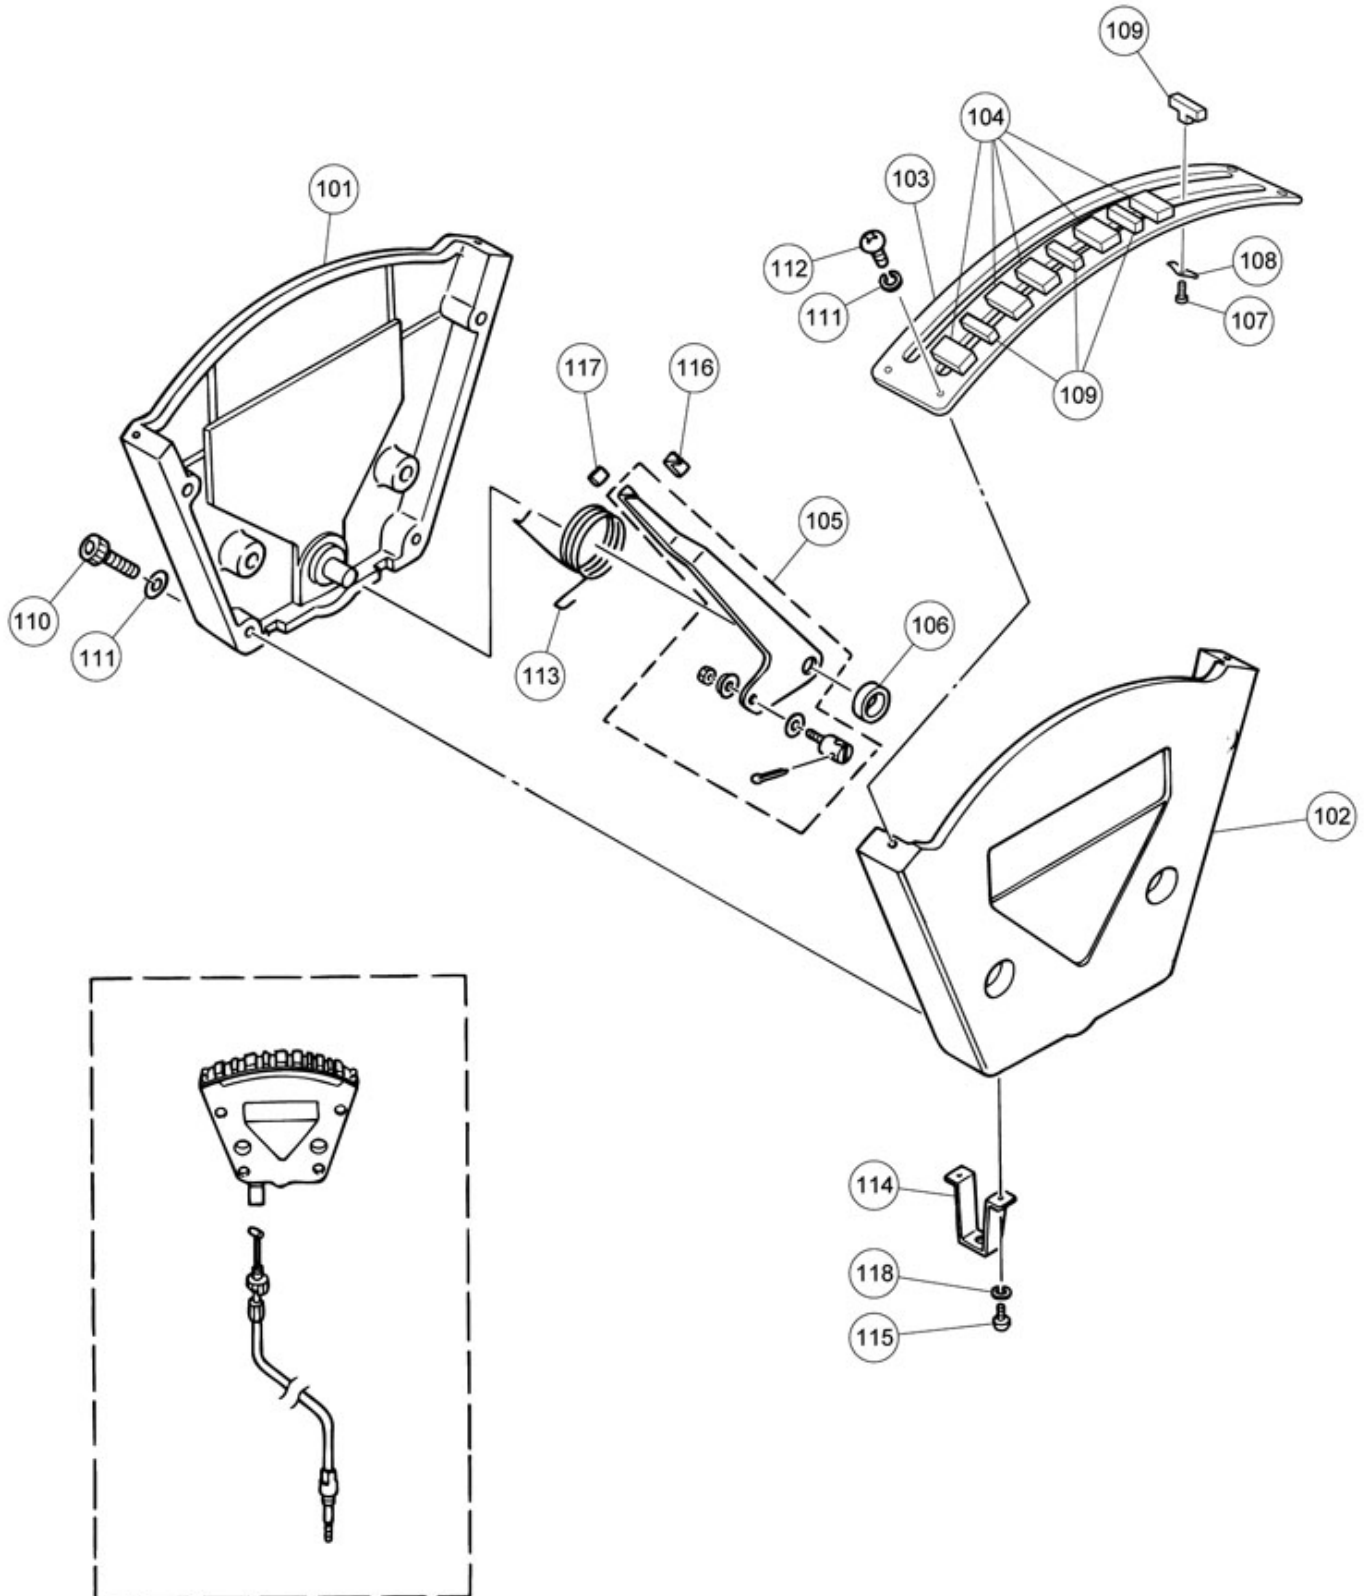

Model Name : TP-3126E

Model Name : TP-3126E

Model Name : TP-3126E

- | | | | | |
|-----|-------|----------|-------|----------|
| 104 | 104-1 | Letter C | 104-5 | Letter G |
| | 104-2 | Letter D | 104-6 | Letter A |
| | 104-3 | Letter E | 104-7 | Letter B |
| | 104-4 | Letter F | | |

Model Name : TP-3126E

Ref No.	Parts No.(ChangeNo.)	English Name	Minimum Delivery	Accept order or not
1	WH397500	Hoop Assy TP3126	1 PC	
10	WH401200	Base TP3126E	1 PC	
101	WH674700	Tuning Indicator Frame(R) TP31xx	1 PC	
102	WH674800	Tuning Indicator Frame(L) TP31xx	1 PC	
103	WH891600	Tuning Gauge Rail TP31xx	1 PC	
104-1	WH891700	Letter C TP31xx	1 PC	
104-2	WH891800	Letter D TP31xx	1 PC	
104-3	WH891900	Letter E TP31xx	1 PC	
104-4	WH892000	Letter F TP31xx	1 PC	
104-5	WH892100	Letter G TP31xx	1 PC	
104-6	WH892200	Letter A TP31xx	1 PC	
104-7	WH892300	Letter B TP31xx	1 PC	
105	WH892400	Pointer Arm Ass'y TP31XX	1 PC	
106	WH893100	Spacer TP31XX	1 PC	
107	WH894700	Screw M3x5 TP31xx	1 PC	
108	WH894900	Holding Spring TP31xx	1 PC	
109	WH895000	Letter TP31XX	1 PC	
11	WH401400	Pedal Leg 23(L) TP3123,TP3126	1 PC	
110	WH895100	Allen Head BoltM4x20 TP31xx	1 PC	
111	WH895200	Flat Spring Washer 4	1 PC	
112	WH895300	Truss Head Screw M4x10 TP31xx	1 PC	
113	WH895400	Pointer Spring TP31xx	1 PC	
114	WH895500	Pointer Adjusting Base TP31xx	1 PC	
115	WH895800	Round Head Screw M3x7 TP31xx	1 PC	
116	WH895600	Cushion 1 TP31xx	1 PC	
117	WH895700	Cushion 2 TP31xx	1 PC	
118	WH895900	Spring Washer3-2 TP31xx	1 PC	
12	WH401600	Pedal Leg 23(R) TP3123,TP3126	1 PC	
13	WH401800	Pedal TP31XX	1 PC	
14	WH401900	Pedal Rods TP31XX	1 PC	
15	WH402000	Adjuster Plate TP31xx	1 PC	
16	WH402100	Adjuster Nut TP31xx	1 PC	
17	WH896600	Adjuster TP3123	1 PC	
18	WH402200	Ring TP31XX	1 PC	
19	WH402300	Spacer TP31XX	1 PC	
2	WH400800	Lug Assy TP31XX	1 PC	
20	WH402400	Washer TP31xx	1 PC	
21	WH402600	Linkage Plate Assy TP3126E	1 PC	
22	WH402900	Main Lever Assy TP31XX	1 PC	
23	WH403000	Lever TP31XX	1 PC	