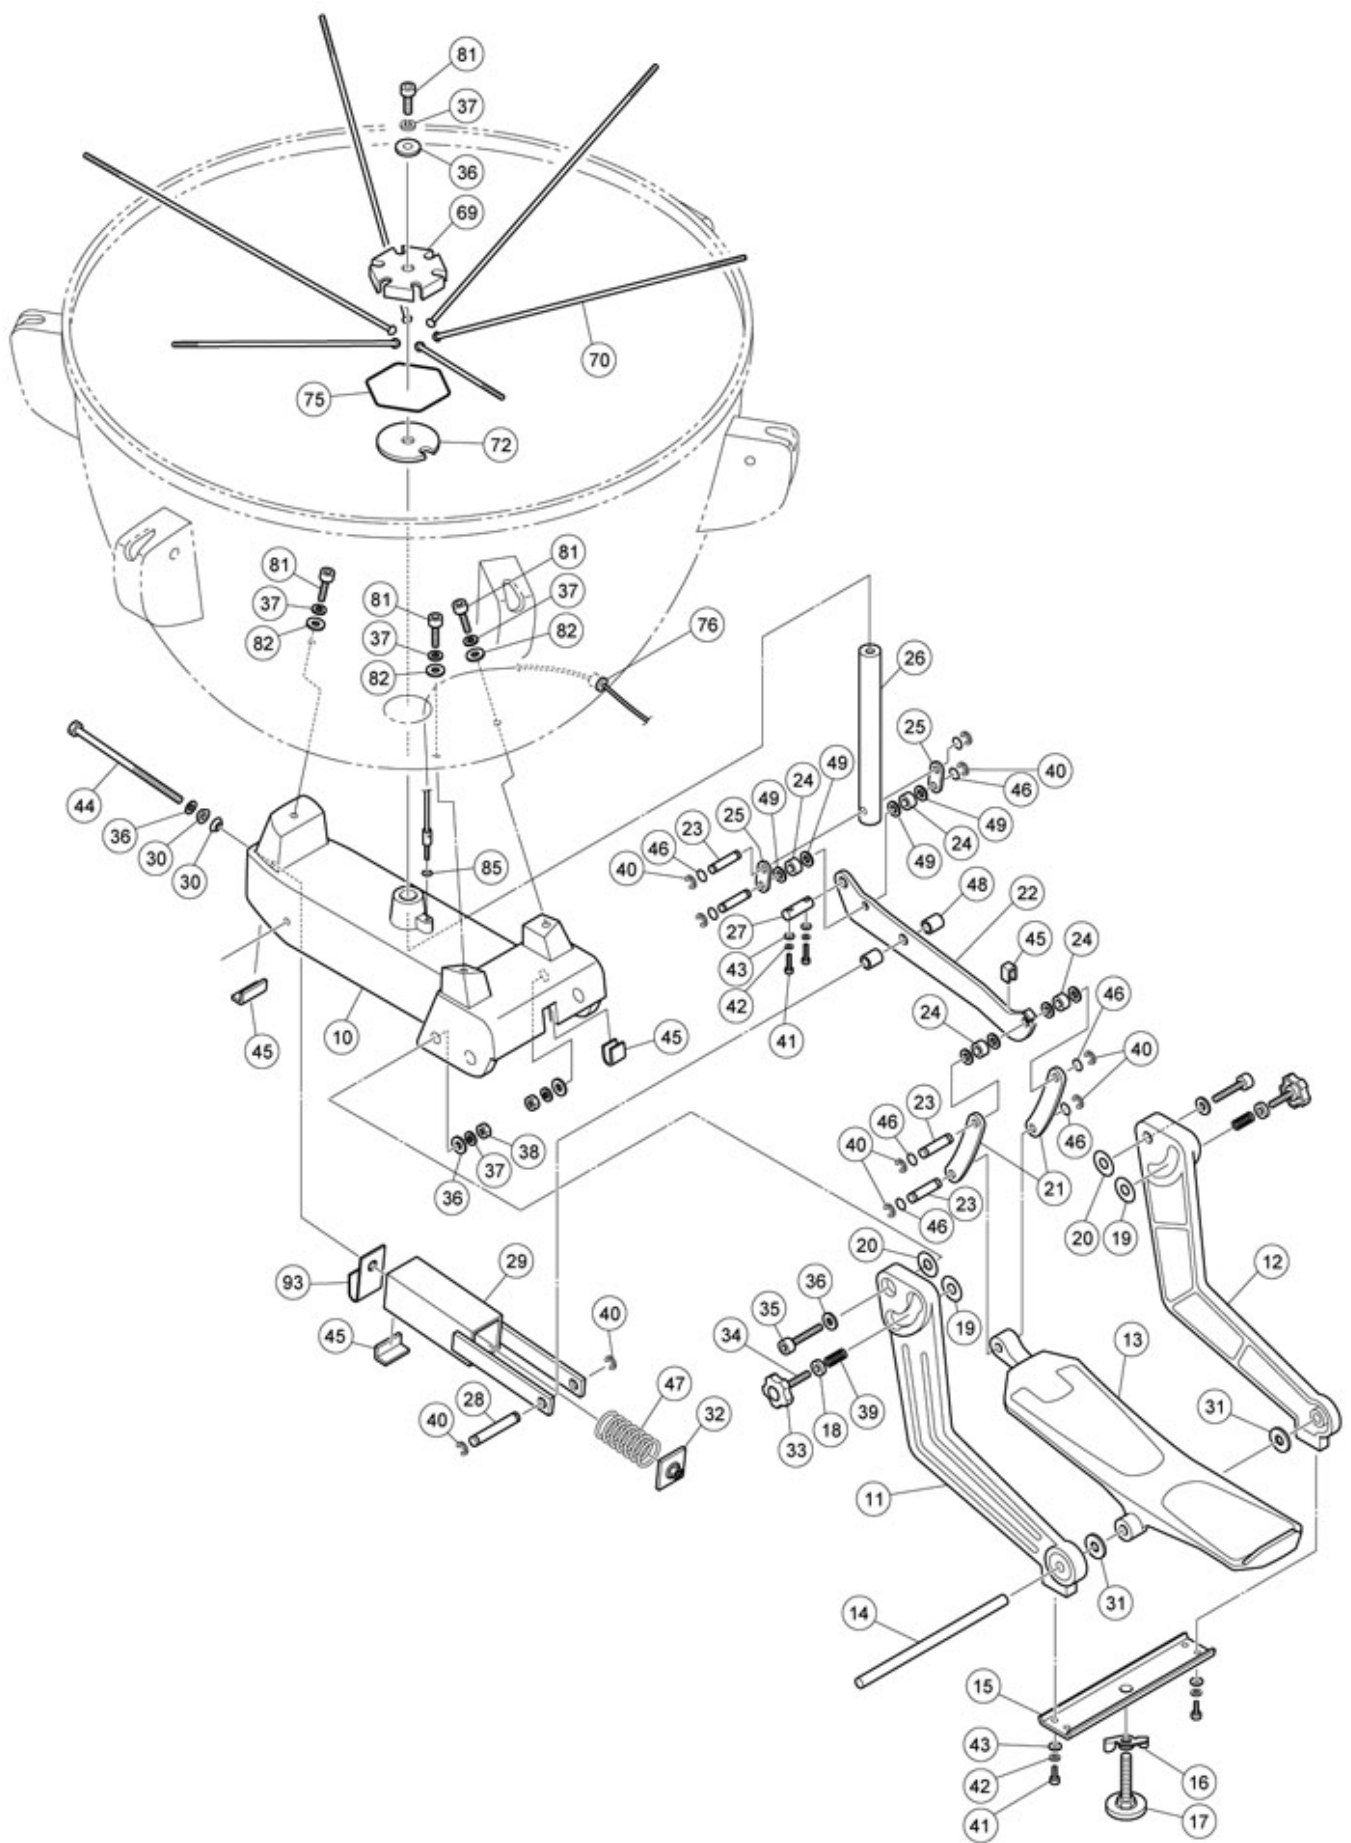

Model Name : TP-3126E

Model Name : TP-3126E

Model Name : TP-3126E

- | | | | | |
|-----|-------|----------|-------|----------|
| 104 | 104-1 | Letter C | 104-5 | Letter G |
| | 104-2 | Letter D | 104-6 | Letter A |
| | 104-3 | Letter E | 104-7 | Letter B |
| | 104-4 | Letter F | | |

Model Name : TP-3126E

Ref No.	Parts No.(ChangeNo.)	English Name	Minimum Delivery	Accept order or not
1	WH397500	Hoop Assy TP3126	1 PC	
10	WH401200	Base TP3126E	1 PC	
101	WH674700	Tuning Indicator Frame(R) TP31xx	1 PC	
102	WH674800	Tuning Indicator Frame(L) TP31xx	1 PC	
103	WH891600	Tuning Gauge Rail TP31xx	1 PC	
104-1	WH891700	Letter C TP31xx	1 PC	
104-2	WH891800	Letter D TP31xx	1 PC	
104-3	WH891900	Letter E TP31xx	1 PC	
104-4	WH892000	Letter F TP31xx	1 PC	
104-5	WH892100	Letter G TP31xx	1 PC	
104-6	WH892200	Letter A TP31xx	1 PC	
104-7	WH892300	Letter B TP31xx	1 PC	
105	WH892400	Pointer Arm Ass'y TP31XX	1 PC	
106	WH893100	Spacer TP31XX	1 PC	
107	WH894700	Screw M3x5 TP31xx	1 PC	
108	WH894900	Holding Spring TP31xx	1 PC	
109	WH895000	Letter TP31XX	1 PC	
11	WH401400	Pedal Leg 23(L) TP3123,TP3126	1 PC	
110	WH895100	Allen Head BoltM4x20 TP31xx	1 PC	
111	WH895200	Flat Spring Washer 4	1 PC	
112	WH895300	Truss Head Screw M4x10 TP31xx	1 PC	
113	WH895400	Pointer Spring TP31xx	1 PC	
114	WH895500	Pointer Adjusting Base TP31xx	1 PC	
115	WH895800	Round Head Screw M3x7 TP31xx	1 PC	
116	WH895600	Cushion 1 TP31xx	1 PC	
117	WH895700	Cushion 2 TP31xx	1 PC	
118	WH895900	Spring Washer3-2 TP31xx	1 PC	
12	WH401600	Pedal Leg 23(R) TP3123,TP3126	1 PC	
13	WH401800	Pedal TP31XX	1 PC	
14	WH401900	Pedal Rods TP31XX	1 PC	
15	WH402000	Adjuster Plate TP31xx	1 PC	
16	WH402100	Adjuster Nut TP31xx	1 PC	
17	WH896600	Adjuster TP3123	1 PC	
18	WH402200	Ring TP31XX	1 PC	
19	WH402300	Spacer TP31XX	1 PC	
2	WH400800	Lug Assy TP31XX	1 PC	
20	WH402400	Washer TP31xx	1 PC	
21	WH402600	Linkage Plate Assy TP3126E	1 PC	
22	WH402900	Main Lever Assy TP31XX	1 PC	
23	WH403000	Lever TP31XX	1 PC	