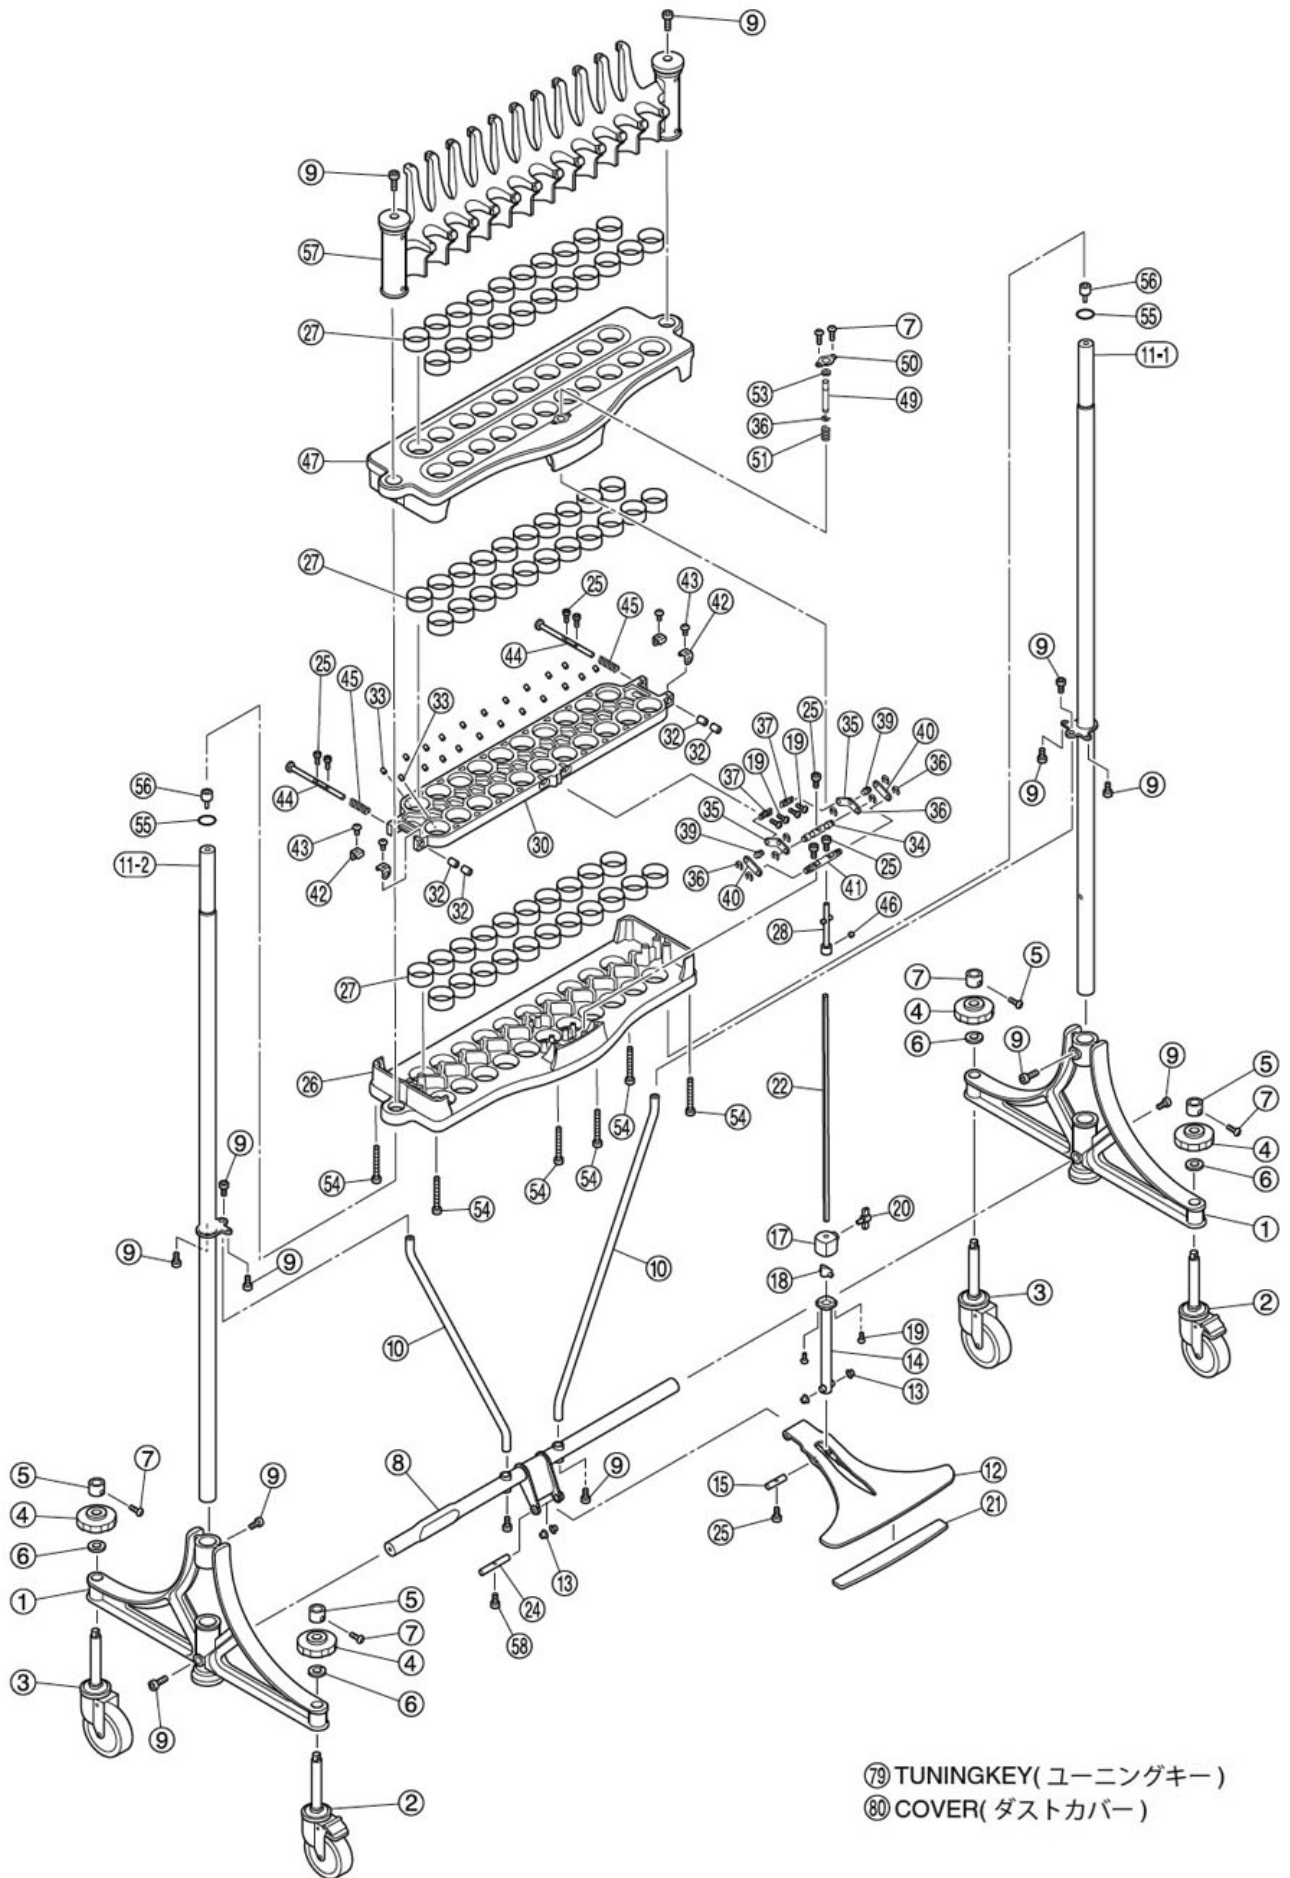

Model Name : YCH-7018

## Model Name : YCH-7018

Ref No.	Parts No.(ChangeNo.)	English Name	Minimum Order Quantity	Accept order or not
1	VAC15000	BASE YCH7018	PC.	
10	ZY000500	SLANTSTAY ASSY YCH7018	PC.	
11-1	ZX999900	SIDEFAME ASSY YCH7018	PC.	
11-2	VDP82100	SIDE FRAME ASSY L YCH7018	PC.	
12	ZY001000	PEDAL YCH7018	PC.	
13	ZY199600	BUSH HPF-0808	PC.	
14	ZY001100	PEDALROD ASSY YCH7018	PC.	
15	ZY001200	PEDALROD PIN YCH7018	PC.	
17	ZY001300	RODCLAMP WITH ENSAT	PC.	
18	ZY002000	CLUTCH YCH7018	PC.	
19	ZZ858100	BUTTON BOLT 4.0X10 LT#202	PC.	
2	ZX999500	CASTER 916EA-UZ100 NH538	PC.	
20	WJ839900	HOLDING BOLT M8 CH500	PC.	
21	ZY200000	PEDAL DAMPER YCH7018	PC.	
22	ZY120900	DAMPER_ROD YCH7018	PC.	
24	ZY000800	PEDALPIN YCH7018	PC.	
25	ZF184800	BOLT 5.0X12 MFZN2B3	1 PC	
26	VEA62300	DAMPER_B_ ASSY YCH7018	PC.	
27	ZY010600	DAMPER FELT YCH7018	PC.	
28	ZY004400	ROD_CONNECTOR_ASSY YCH7018	PC.	
3	ZX999600	CASTER 921EA-UZ100 NH539	PC.	
30	VEA62400	DAMPER_M_ ASSY YCH7018	PC.	
32	ZY005100	OILLESS BUSH 77B-0815	PC.	
33	VAQ99400	HEX SOCKET SET SCREW 4.0X6 LT#503	PC.	
34	ZY004300	LINK_SHAFT YCH7018	PC.	
35	ZY004500	LINK_L YCH7018	PC.	
36	ZF187000	E RING 6.0 SUS	1 PC	
37	ZY004700	LINK_END_PIN YCH7018	PC.	
39	ZY003500	LINK PIN YCH7018	PC.	
4	ZF109200	CASTER LOCK	1 PC	
40	ZY004100	LINK YCH7018	PC.	
41	ZY004600	LINK_PIVOT YCH7018	PC.	
42	VCQ97200	BEARING HOLDER YCH7018	PC.	
43	VCQ97600	BUTTON BOLT 4.0X5 LT#202	PC.	
44	ZY004800	SLIDER_PIN YCH7018	PC.	
45	ZY009800	SPRING SAMINI 11-1653	PC.	
46	ZY121600	HEX SOCKET SET SCREW 6.0X8 LT#202	PC.	
47	VEA62500	DAMPER_T_ ASSY YCH7018	PC.	
49	ZY010200	STOPPER YCH7018	PC.	
5	ZT798900	BOLT CAP	1 PC	