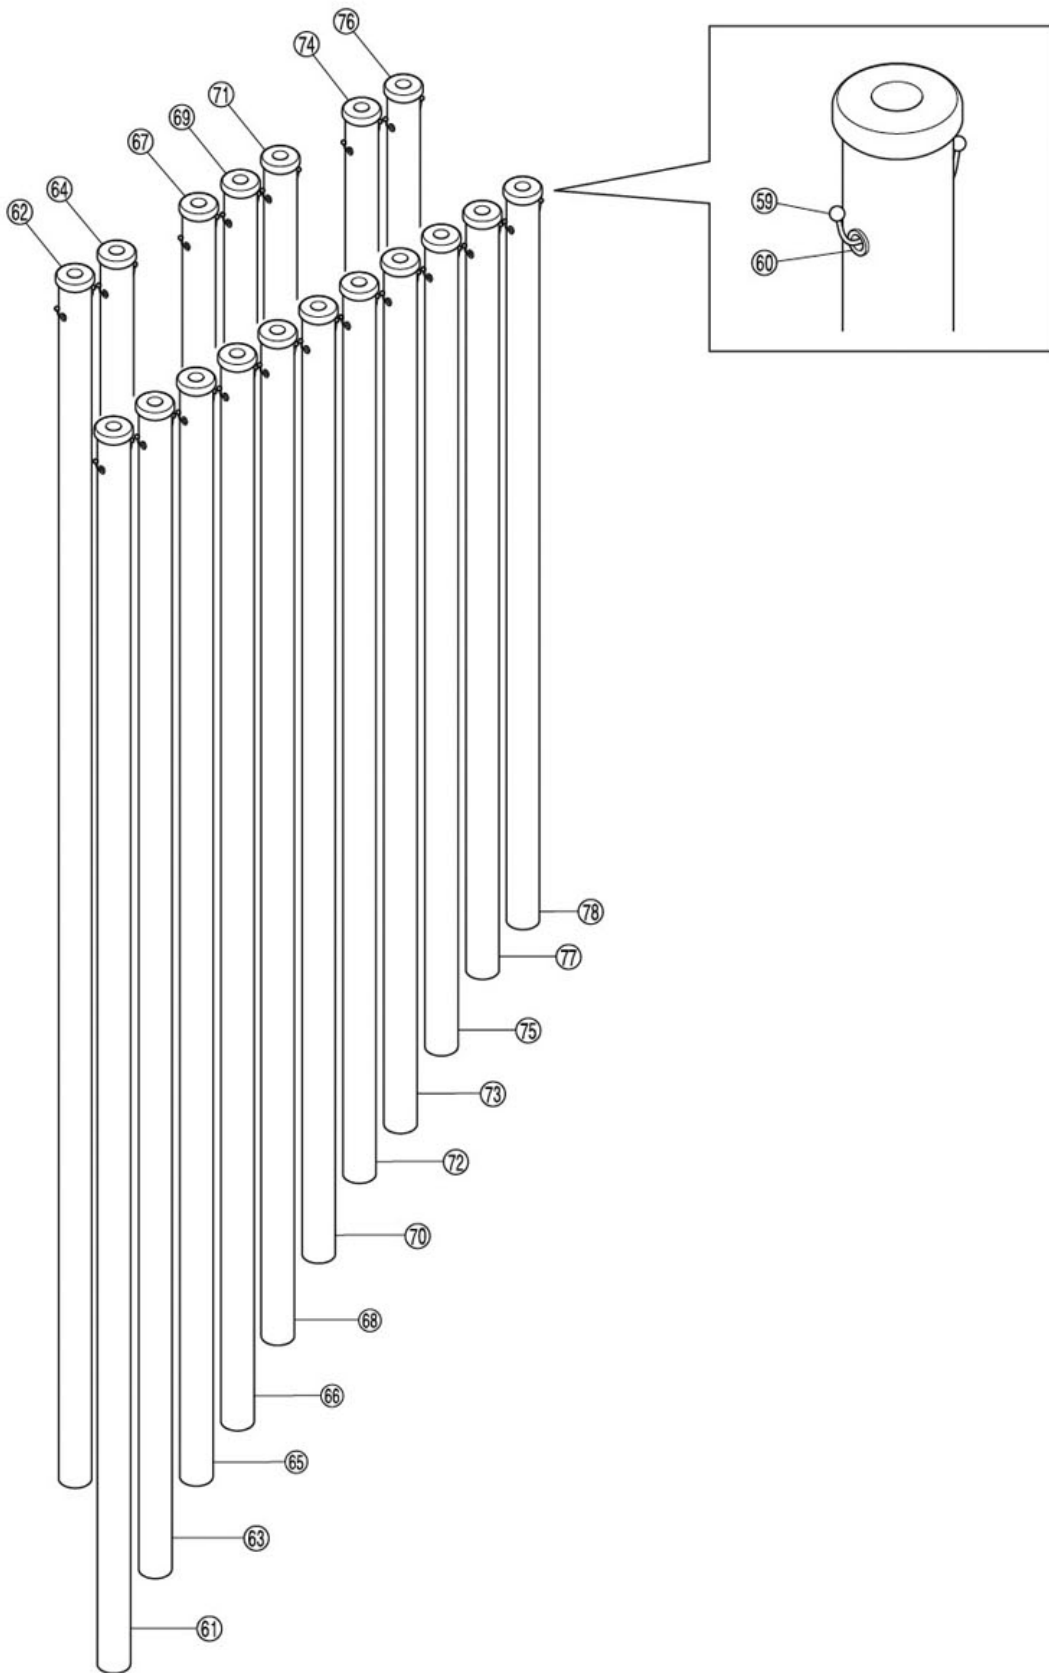

Model Name : YCH-7018

## Model Name : YCH-7018

Ref No.	Parts No.(ChangeNo.)	English Name	Minimum Order Quantity	Accept order or not
1	VAC15000	BASE YCH7018	PC.	
10	ZY000500	SLANTSTAY ASSY YCH7018	PC.	
11-1	ZX999900	SIDEFAME ASSY YCH7018	PC.	
11-2	VDP82100	SIDE FRAME ASSY L YCH7018	PC.	
12	ZY001000	PEDAL YCH7018	PC.	
13	ZY199600	BUSH HPF-0808	PC.	
14	ZY001100	PEDALROD ASSY YCH7018	PC.	
15	ZY001200	PEDALROD PIN YCH7018	PC.	
17	ZY001300	RODCLAMP WITH ENSAT	PC.	
18	ZY002000	CLUTCH YCH7018	PC.	
19	ZZ858100	BUTTON BOLT 4.0X10 LT#202	PC.	
2	ZX999500	CASTER 916EA-UZ100 NH538	PC.	
20	WJ839900	HOLDING BOLT M8 CH500	PC.	
21	ZY200000	PEDAL DAMPER YCH7018	PC.	
22	ZY120900	DAMPER_ROD YCH7018	PC.	
24	ZY000800	PEDALPIN YCH7018	PC.	
25	ZF184800	BOLT 5.0X12 MFZN2B3	1 PC	
26	VEA62300	DAMPER_B_ ASSY YCH7018	PC.	
27	ZY010600	DAMPER FELT YCH7018	PC.	
28	ZY004400	ROD_CONNECTOR_ASSY YCH7018	PC.	
3	ZX999600	CASTER 921EA-UZ100 NH539	PC.	
30	VEA62400	DAMPER_M_ ASSY YCH7018	PC.	
32	ZY005100	OILLESS BUSH 77B-0815	PC.	
33	VAQ99400	HEX SOCKET SET SCREW 4.0X6 LT#503	PC.	
34	ZY004300	LINK_SHAFT YCH7018	PC.	
35	ZY004500	LINK_L YCH7018	PC.	
36	ZF187000	E RING 6.0 SUS	1 PC	
37	ZY004700	LINK_END_PIN YCH7018	PC.	
39	ZY003500	LINK PIN YCH7018	PC.	
4	ZF109200	CASTER LOCK	1 PC	
40	ZY004100	LINK YCH7018	PC.	
41	ZY004600	LINK_PIVOT YCH7018	PC.	
42	VCQ97200	BEARING HOLDER YCH7018	PC.	
43	VCQ97600	BUTTON BOLT 4.0X5 LT#202	PC.	
44	ZY004800	SLIDER_PIN YCH7018	PC.	
45	ZY009800	SPRING SAMINI 11-1653	PC.	
46	ZY121600	HEX SOCKET SET SCREW 6.0X8 LT#202	PC.	
47	VEA62500	DAMPER_T_ ASSY YCH7018	PC.	
49	ZY010200	STOPPER YCH7018	PC.	
5	ZT798900	BOLT CAP	1 PC	