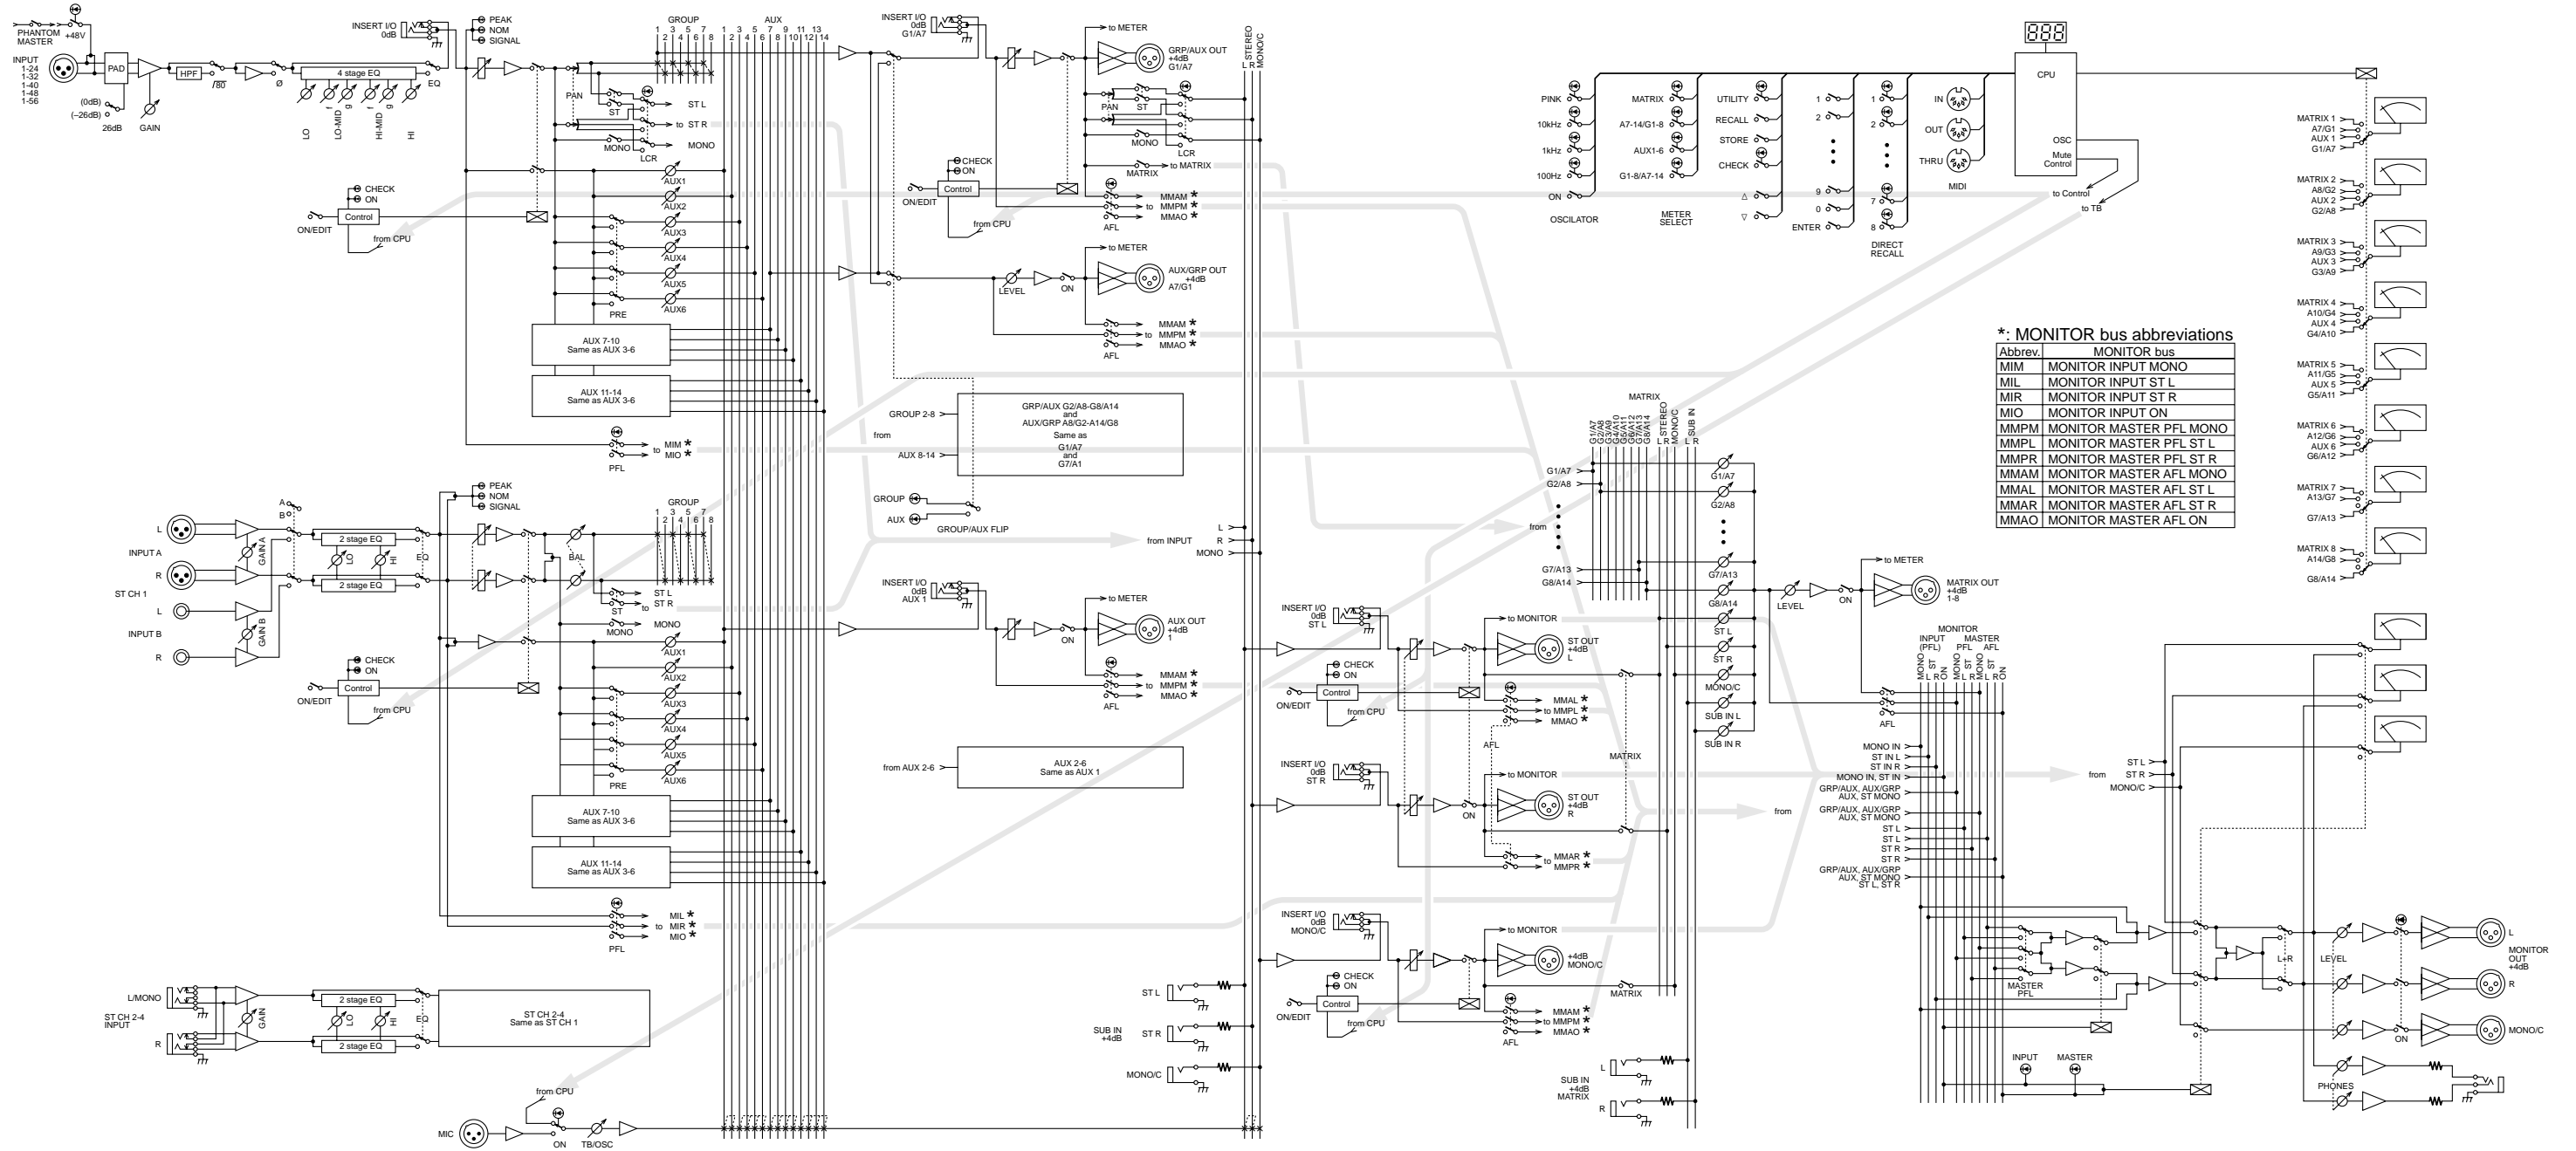

M2500 Block & Level Diagram

***: MONITOR bus abbreviations**

Abbrev.	MONITOR bus
MIM	MONITOR INPUT MONO
MIL	MONITOR INPUT ST L
MIR	MONITOR INPUT ST R
MIO	MONITOR INPUT ON
MMPM	MONITOR MASTER PFL MONO
MMPL	MONITOR MASTER PFL ST L
MMPR	MONITOR MASTER PFL ST R
MMAM	MONITOR MASTER AFL MONO
MMAL	MONITOR MASTER AFL ST L
MMAR	MONITOR MASTER AFL ST R
MMAO	MONITOR MASTER AFL ON