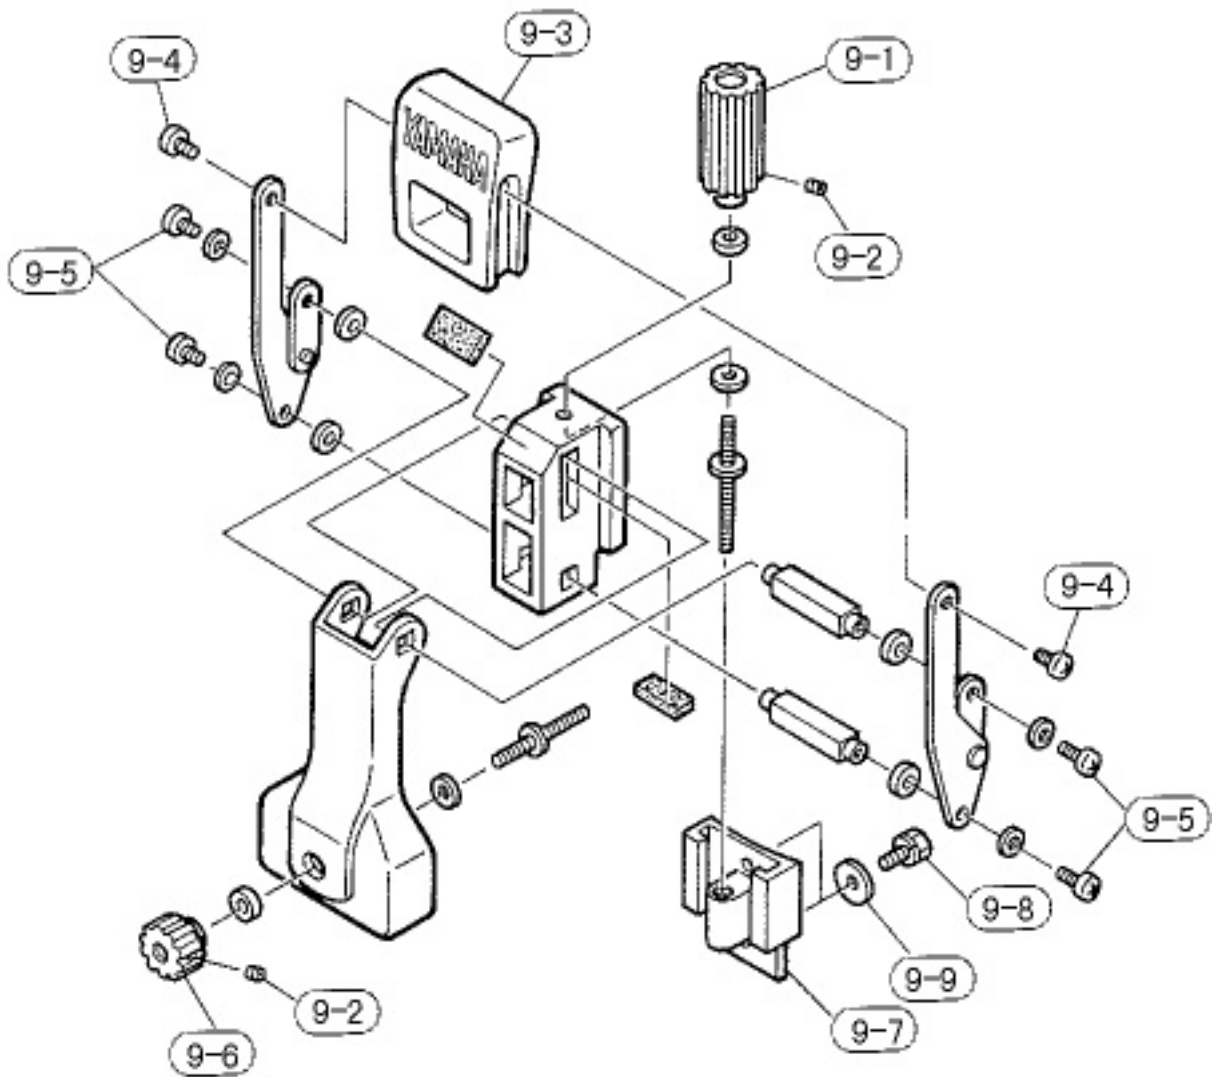

Model Name : MS-9213

Model Name : MS-9213

Model Name : MS-9213

Model Name : MS-9213

Model Name : MS-9213

Model Name : MS-9213

Model Name : MS-9213

Ref No.	Parts No.(ChangeNo.)	English Name	Minimum Delivery	Accept order or not
1	U0062130	HT HOOP 13X10H MS9213	1 PC	
10	U0140040	MOUNTING CLIP (4) ASS'Y	1 PC	
10-1	U0142020	MOUNTING CLIP	1 PC	
10-2	U0148030	FLAT RUBBER SPACER (15",16")	1 PC	
10-3	U0123301	METAL WASHER	1 PC	
10-4	U0125320	MOUNTING SCREW/WASHER (M5X15N)	1 PC	
11	U0062140	HT HOOP 13X10HS MS9213	1 PC	
12	U0140301	GUARD LEG ATTACHMENT ASS'Y MS814	1 PC	
12-1	U0147070	RUBBER BUMPER B (PLASTIC) MS814	1 PC	
13	U0555660	HEXAGONAL NUT QD412B	1 PC	
14	U0241160	SNARE SN (M-5) ASS'Y MS-9213	1 PC	
15	U0142120	SUSPENSION RING 13INCH MS9213	1 PC	
2	U0043420	TENSION ROD (M6)L-54 MS9114	1 PC	
2-1	U0242120	SNARE PLATE(M-5) MS814D	1 PC	
2-2	EA240066	PAN HEAD SCREW 4X6	1 PACK(6PC/PACK)	
2-3	U0249160	INDIVIDUAL FIBRE-TECH(M-5) MS814D	1 PC	
2-4	U0126160	SNARE ADJUSTING SCREW MS714U	1 PC	
3	U0045070	METAL WASHER M6 MS9014	1 PC	
4	U0038060	RUBBER O RING	1 PC	
5	U0143310	SUSPENSION NUT (M6)Y MS9114	1 PC	
6	U0143350	LONG TUBE(Y)13"ASS'Y MS9213	1 PC	
6-1	U0555580	NYLON NUT M6 MS9214	1 PC	
6-10	U0126780	TRUSS HEAD SCREW 5X14ZY MS9114	10 PC	
6-11	EV410056	TOOTHED LOCK WASHER A 5.0MM	1 PACK(6PC/PACK)	
6-12	U0123300	METAL WASHER SNARE STRAINER	1 PC	
6-2	EV201066	PLAIN WASHER 6.0MM	1 PACK(6PC/PACK)	
6-3	U0147730	LONG TUBE WASHER(Y) MS-9114U	1 PC	
6-4	U0143355	LONG TUBE(Y)13" MS9213	1 PC	
6-5	U0147720	SOUND POST TUBE MS-9114U	1 PC	
6-6	U0147710	SOUND POST MS-9114U	1 PC	
6-7	U0143360	LONG TUBE ROD (Y)13INCH MS-9213	1 PC	
6-8	U0143340	LONG TUBE NUT (Y) MS-9114U	1 PC	
6-9	U0147740	SOUND POPST PLATE MS-9114U	1 PC	
7	U0138240(WHITE)	YAMAHA LOGO STICKER(M-1) MS9114	1 PC	
7	U0138111(BRACK)	YAMAHA LOGO STICKER(M-1) MS	1 PC	
8	U0201180	STRAINER(M-5)R ASS'Y MS814D	1 PC.	
8-1	U0202370	KNOB (M-5) R STRAINER SA(M-5)	1 PC	
8-2	U0535790	ALLEN HEAD SET SCREW M4X 6	1 PC	
8-3	U0202300	MOUNTING PLATE (M-5) RELEASE SIDE	1 PC	
8-4	U0035470	HEXAGONAL BOLT M5X12ZY	1 PC	