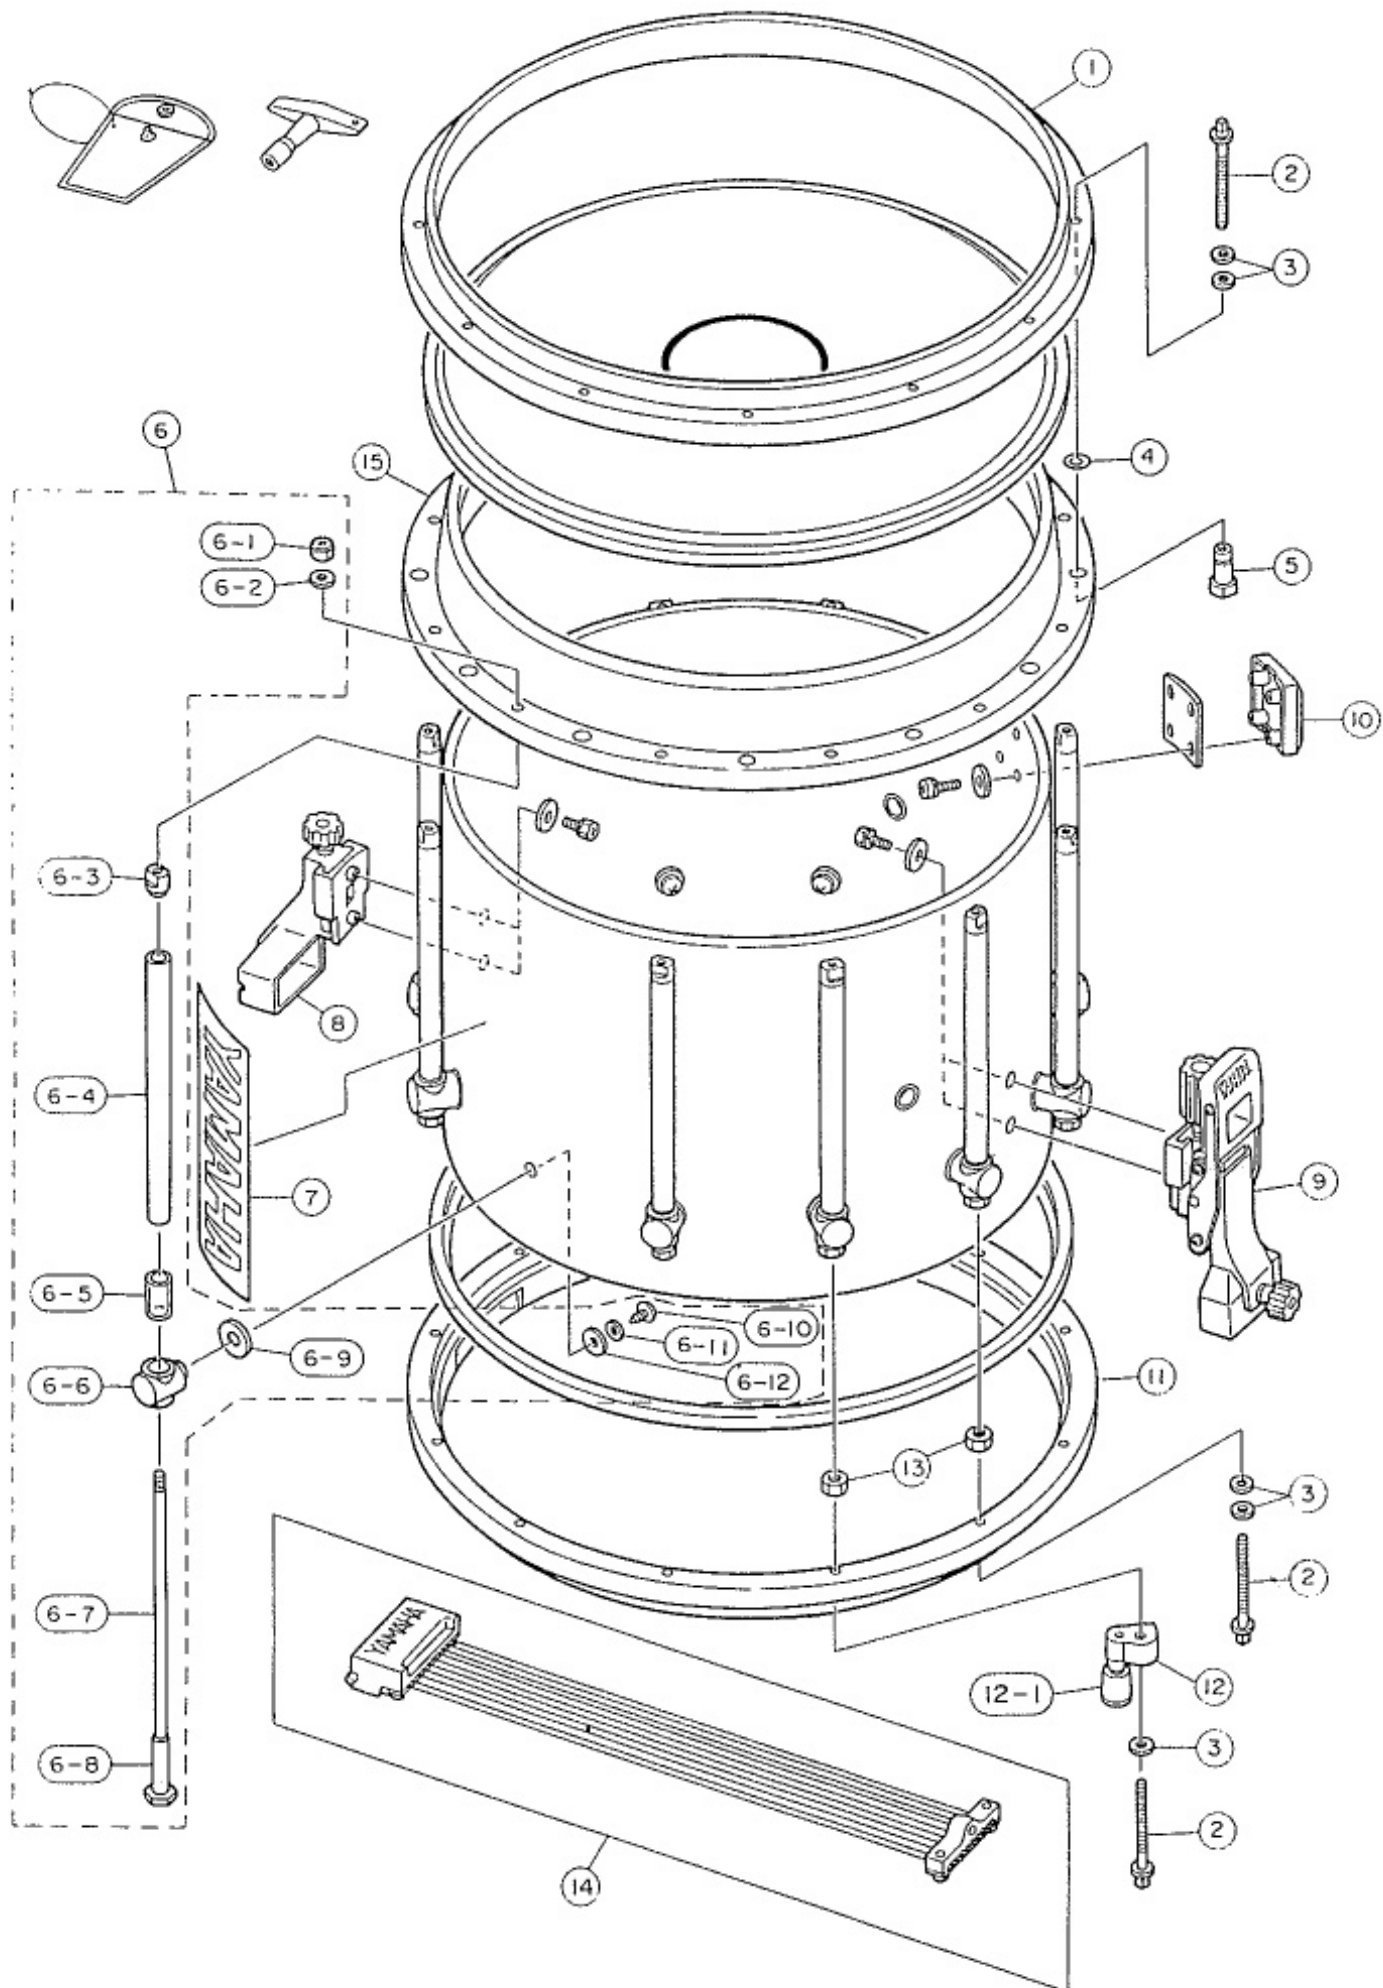

Model Name : MS-9213

Model Name : MS-9213

Model Name : MS-9213

Model Name : MS-9213

Model Name : MS-9213

Model Name : MS-9213

Model Name : MS-9213

Ref No.	Parts No.(ChangeNo.)	English Name	Minimum Delivery	Accept order or not
1	U0062130	HT HOOP 13X10H MS9213	1 PC	
10	U0140040	MOUNTING CLIP (4) ASS'Y	1 PC	
10-1	U0142020	MOUNTING CLIP	1 PC	
10-2	U0148030	FLAT RUBBER SPACER (15",16")	1 PC	
10-3	U0123301	METAL WASHER	1 PC	
10-4	U0125320	MOUNTING SCREW/WASHER (M5X15N)	1 PC	
11	U0062140	HT HOOP 13X10HS MS9213	1 PC	
12	U0140301	GUARD LEG ATTACHMENT ASS'Y MS814	1 PC	
12-1	U0147070	RUBBER BUMPER B (PLASTIC) MS814	1 PC	
13	U0555660	HEXAGONAL NUT QD412B	1 PC	
14	U0241160	SNARE SN (M-5) ASS'Y MS-9213	1 PC	
15	U0142120	SUSPENSION RING 13INCH MS9213	1 PC	
2	U0043420	TENSION ROD (M6)L-54 MS9114	1 PC	
2-1	U0242120	SNARE PLATE(M-5) MS814D	1 PC	
2-2	EA240066	PAN HEAD SCREW 4X6	1 PACK(6PC/PACK)	
2-3	U0249160	INDIVIDUAL FIBRE-TECH(M-5) MS814D	1 PC	
2-4	U0126160	SNARE ADJUSTING SCREW MS714U	1 PC	
3	U0045070	METAL WASHER M6 MS9014	1 PC	
4	U0038060	RUBBER O RING	1 PC	
5	U0143310	SUSPENSION NUT (M6)Y MS9114	1 PC	
6	U0143350	LONG TUBE(Y)13"ASS'Y MS9213	1 PC	
6-1	U0555580	NYLON NUT M6 MS9214	1 PC	
6-10	U0126780	TRUSS HEAD SCREW 5X14ZY MS9114	10 PC	
6-11	EV410056	TOOTHED LOCK WASHER A 5.0MM	1 PACK(6PC/PACK)	
6-12	U0123300	METAL WASHER SNARE STRAINER	1 PC	
6-2	EV201066	PLAIN WASHER 6.0MM	1 PACK(6PC/PACK)	
6-3	U0147730	LONG TUBE WASHER(Y) MS-9114U	1 PC	
6-4	U0143355	LONG TUBE(Y)13" MS9213	1 PC	
6-5	U0147720	SOUND POST TUBE MS-9114U	1 PC	
6-6	U0147710	SOUND POST MS-9114U	1 PC	
6-7	U0143360	LONG TUBE ROD (Y)13INCH MS-9213	1 PC	
6-8	U0143340	LONG TUBE NUT (Y) MS-9114U	1 PC	
6-9	U0147740	SOUND POPST PLATE MS-9114U	1 PC	
7	U0138240(WHITE)	YAMAHA LOGO STICKER(M-1) MS9114	1 PC	
7	U0138111(BRACK)	YAMAHA LOGO STICKER(M-1) MS	1 PC	
8	U0201180	STRAINER(M-5)R ASS'Y MS814D	1 PC.	
8-1	U0202370	KNOB (M-5) R STRAINER SA(M-5)	1 PC	
8-2	U0535790	ALLEN HEAD SET SCREW M4X 6	1 PC	
8-3	U0202300	MOUNTING PLATE (M-5) RELEASE SIDE	1 PC	
8-4	U0035470	HEXAGONAL BOLT M5X12ZY	1 PC	