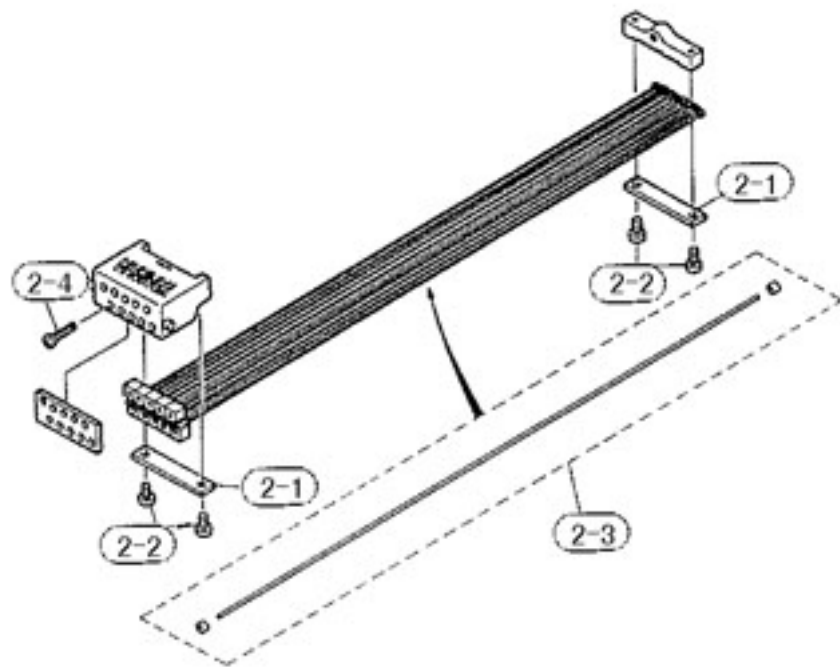

Model Name : MS-9213

Model Name : MS-9213

Model Name : MS-9213

Model Name : MS-9213

Model Name : MS-9213

Model Name : MS-9213

Model Name : MS-9213

Ref No.	Parts No.(ChangeNo.)	English Name	Minimum Delivery	Accept order or not
1	U0062130	HT HOOP 13X10H MS9213	1 PC	
10	U0140040	MOUNTING CLIP (4) ASS'Y	1 PC	
10-1	U0142020	MOUNTING CLIP	1 PC	
10-2	U0148030	FLAT RUBBER SPACER (15",16")	1 PC	
10-3	U0123301	METAL WASHER	1 PC	
10-4	U0125320	MOUNTING SCREW/WASHER (M5X15N)	1 PC	
11	U0062140	HT HOOP 13X10HS MS9213	1 PC	
12	U0140301	GUARD LEG ATTACHMENT ASS'Y MS814	1 PC	
12-1	U0147070	RUBBER BUMPER B (PLASTIC) MS814	1 PC	
13	U0555660	HEXAGONAL NUT QD412B	1 PC	
14	U0241160	SNARE SN (M-5) ASS'Y MS-9213	1 PC	
15	U0142120	SUSPENSION RING 13INCH MS9213	1 PC	
2	U0043420	TENSION ROD (M6)L-54 MS9114	1 PC	
2-1	U0242120	SNARE PLATE(M-5) MS814D	1 PC	
2-2	EA240066	PAN HEAD SCREW 4X6	1 PACK(6PC/PACK)	
2-3	U0249160	INDIVIDUAL FIBRE-TECH(M-5) MS814D	1 PC	
2-4	U0126160	SNARE ADJUSTING SCREW MS714U	1 PC	
3	U0045070	METAL WASHER M6 MS9014	1 PC	
4	U0038060	RUBBER O RING	1 PC	
5	U0143310	SUSPENSION NUT (M6)Y MS9114	1 PC	
6	U0143350	LONG TUBE(Y)13"ASS'Y MS9213	1 PC	
6-1	U0555580	NYLON NUT M6 MS9214	1 PC	
6-10	U0126780	TRUSS HEAD SCREW 5X14ZY MS9114	10 PC	
6-11	EV410056	TOOTHED LOCK WASHER A 5.0MM	1 PACK(6PC/PACK)	
6-12	U0123300	METAL WASHER SNARE STRAINER	1 PC	
6-2	EV201066	PLAIN WASHER 6.0MM	1 PACK(6PC/PACK)	
6-3	U0147730	LONG TUBE WASHER(Y) MS-9114U	1 PC	
6-4	U0143355	LONG TUBE(Y)13" MS9213	1 PC	
6-5	U0147720	SOUND POST TUBE MS-9114U	1 PC	
6-6	U0147710	SOUND POST MS-9114U	1 PC	
6-7	U0143360	LONG TUBE ROD (Y)13INCH MS-9213	1 PC	
6-8	U0143340	LONG TUBE NUT (Y) MS-9114U	1 PC	
6-9	U0147740	SOUND POPST PLATE MS-9114U	1 PC	
7	U0138240(WHITE)	YAMAHA LOGO STICKER(M-1) MS9114	1 PC	
7	U0138111(BRACK)	YAMAHA LOGO STICKER(M-1) MS	1 PC	
8	U0201180	STRAINER(M-5)R ASS'Y MS814D	1 PC.	
8-1	U0202370	KNOB (M-5) R STRAINER SA(M-5)	1 PC	
8-2	U0535790	ALLEN HEAD SET SCREW M4X 6	1 PC	
8-3	U0202300	MOUNTING PLATE (M-5) RELEASE SIDE	1 PC	
8-4	U0035470	HEXAGONAL BOLT M5X12ZY	1 PC	