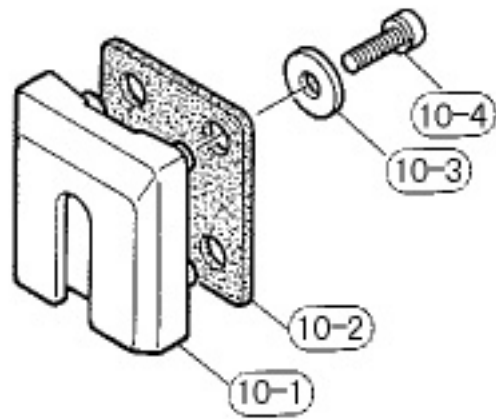

Model Name : MS-9213

Model Name : MS-9213

Model Name : MS-9213

Model Name : MS-9213

Model Name : MS-9213

Model Name : MS-9213

Model Name : MS-9213

Ref No.	Parts No.(ChangeNo.)	English Name	Minimum Delivery	Accept order or not
1	U0062130	HT HOOP 13X10H MS9213	1 PC	
10	U0140040	MOUNTING CLIP (4) ASS'Y	1 PC	
10-1	U0142020	MOUNTING CLIP	1 PC	
10-2	U0148030	FLAT RUBBER SPACER (15",16")	1 PC	
10-3	U0123301	METAL WASHER	1 PC	
10-4	U0125320	MOUNTING SCREW/WASHER (M5X15N)	1 PC	
11	U0062140	HT HOOP 13X10HS MS9213	1 PC	
12	U0140301	GUARD LEG ATTACHMENT ASS'Y MS814	1 PC	
12-1	U0147070	RUBBER BUMPER B (PLASTIC) MS814	1 PC	
13	U0555660	HEXAGONAL NUT QD412B	1 PC	
14	U0241160	SNARE SN (M-5) ASS'Y MS-9213	1 PC	
15	U0142120	SUSPENSION RING 13INCH MS9213	1 PC	
2	U0043420	TENSION ROD (M6)L-54 MS9114	1 PC	
2-1	U0242120	SNARE PLATE(M-5) MS814D	1 PC	
2-2	EA240066	PAN HEAD SCREW 4X6	1 PACK(6PC/PACK)	
2-3	U0249160	INDIVIDUAL FIBRE-TECH(M-5) MS814D	1 PC	
2-4	U0126160	SNARE ADJUSTING SCREW MS714U	1 PC	
3	U0045070	METAL WASHER M6 MS9014	1 PC	
4	U0038060	RUBBER O RING	1 PC	
5	U0143310	SUSPENSION NUT (M6)Y MS9114	1 PC	
6	U0143350	LONG TUBE(Y)13"ASS'Y MS9213	1 PC	
6-1	U0555580	NYLON NUT M6 MS9214	1 PC	
6-10	U0126780	TRUSS HEAD SCREW 5X14ZY MS9114	10 PC	
6-11	EV410056	TOOTHED LOCK WASHER A 5.0MM	1 PACK(6PC/PACK)	
6-12	U0123300	METAL WASHER SNARE STRAINER	1 PC	
6-2	EV201066	PLAIN WASHER 6.0MM	1 PACK(6PC/PACK)	
6-3	U0147730	LONG TUBE WASHER(Y) MS-9114U	1 PC	
6-4	U0143355	LONG TUBE(Y)13" MS9213	1 PC	
6-5	U0147720	SOUND POST TUBE MS-9114U	1 PC	
6-6	U0147710	SOUND POST MS-9114U	1 PC	
6-7	U0143360	LONG TUBE ROD (Y)13INCH MS-9213	1 PC	
6-8	U0143340	LONG TUBE NUT (Y) MS-9114U	1 PC	
6-9	U0147740	SOUND POPST PLATE MS-9114U	1 PC	
7	U0138240(WHITE)	YAMAHA LOGO STICKER(M-1) MS9114	1 PC	
7	U0138111(BRACK)	YAMAHA LOGO STICKER(M-1) MS	1 PC	
8	U0201180	STRAINER(M-5)R ASS'Y MS814D	1 PC.	
8-1	U0202370	KNOB (M-5) R STRAINER SA(M-5)	1 PC	
8-2	U0535790	ALLEN HEAD SET SCREW M4X 6	1 PC	
8-3	U0202300	MOUNTING PLATE (M-5) RELEASE SIDE	1 PC	
8-4	U0035470	HEXAGONAL BOLT M5X12ZY	1 PC	