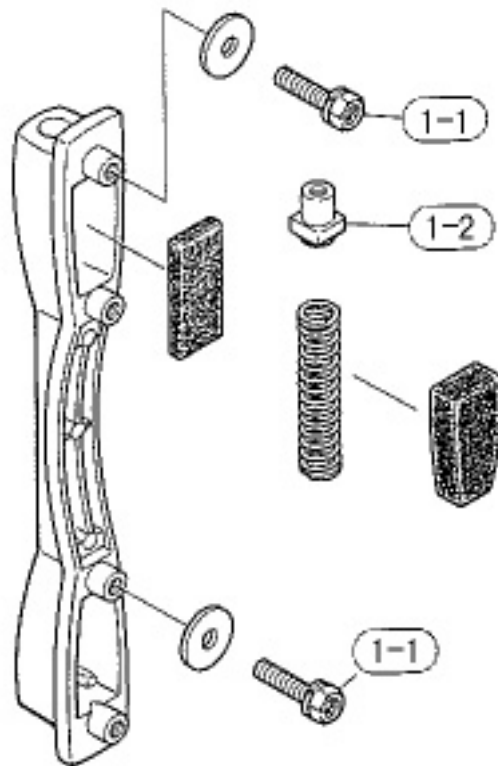

Model Name : MS-9213

Model Name : MS-9213

Model Name : MS-9213

Model Name : MS-9213

Model Name : MS-9213

Model Name : MS-9213

Model Name : MS-9213

Ref No.	Parts No.(ChangeNo.)	English Name	Minimum Delivery	Accept order or not
1	U0062130	HT HOOP 13X10H MS9213	1 PC	
10	U0140040	MOUNTING CLIP (4) ASS'Y	1 PC	
10-1	U0142020	MOUNTING CLIP	1 PC	
10-2	U0148030	FLAT RUBBER SPACER (15",16")	1 PC	
10-3	U0123301	METAL WASHER	1 PC	
10-4	U0125320	MOUNTING SCREW/WASHER (M5X15N)	1 PC	
11	U0062140	HT HOOP 13X10HS MS9213	1 PC	
12	U0140301	GUARD LEG ATTACHMENT ASS'Y MS814	1 PC	
12-1	U0147070	RUBBER BUMPER B (PLASTIC) MS814	1 PC	
13	U0555660	HEXAGONAL NUT QD412B	1 PC	
14	U0241160	SNARE SN (M-5) ASS'Y MS-9213	1 PC	
15	U0142120	SUSPENSION RING 13INCH MS9213	1 PC	
2	U0043420	TENSION ROD (M6)L-54 MS9114	1 PC	
2-1	U0242120	SNARE PLATE(M-5) MS814D	1 PC	
2-2	EA240066	PAN HEAD SCREW 4X6	1 PACK(6PC/PACK)	
2-3	U0249160	INDIVIDUAL FIBRE-TECH(M-5) MS814D	1 PC	
2-4	U0126160	SNARE ADJUSTING SCREW MS714U	1 PC	
3	U0045070	METAL WASHER M6 MS9014	1 PC	
4	U0038060	RUBBER O RING	1 PC	
5	U0143310	SUSPENSION NUT (M6)Y MS9114	1 PC	
6	U0143350	LONG TUBE(Y)13"ASS'Y MS9213	1 PC	
6-1	U0555580	NYLON NUT M6 MS9214	1 PC	
6-10	U0126780	TRUSS HEAD SCREW 5X14ZY MS9114	10 PC	
6-11	EV410056	TOOTHED LOCK WASHER A 5.0MM	1 PACK(6PC/PACK)	
6-12	U0123300	METAL WASHER SNARE STRAINER	1 PC	
6-2	EV201066	PLAIN WASHER 6.0MM	1 PACK(6PC/PACK)	
6-3	U0147730	LONG TUBE WASHER(Y) MS-9114U	1 PC	
6-4	U0143355	LONG TUBE(Y)13" MS9213	1 PC	
6-5	U0147720	SOUND POST TUBE MS-9114U	1 PC	
6-6	U0147710	SOUND POST MS-9114U	1 PC	
6-7	U0143360	LONG TUBE ROD (Y)13INCH MS-9213	1 PC	
6-8	U0143340	LONG TUBE NUT (Y) MS-9114U	1 PC	
6-9	U0147740	SOUND POPST PLATE MS-9114U	1 PC	
7	U0138240(WHITE)	YAMAHA LOGO STICKER(M-1) MS9114	1 PC	
7	U0138111(BRACK)	YAMAHA LOGO STICKER(M-1) MS	1 PC	
8	U0201180	STRAINER(M-5)R ASS'Y MS814D	1 PC.	
8-1	U0202370	KNOB (M-5) R STRAINER SA(M-5)	1 PC	
8-2	U0535790	ALLEN HEAD SET SCREW M4X 6	1 PC	
8-3	U0202300	MOUNTING PLATE (M-5) RELEASE SIDE	1 PC	
8-4	U0035470	HEXAGONAL BOLT M5X12ZY	1 PC	