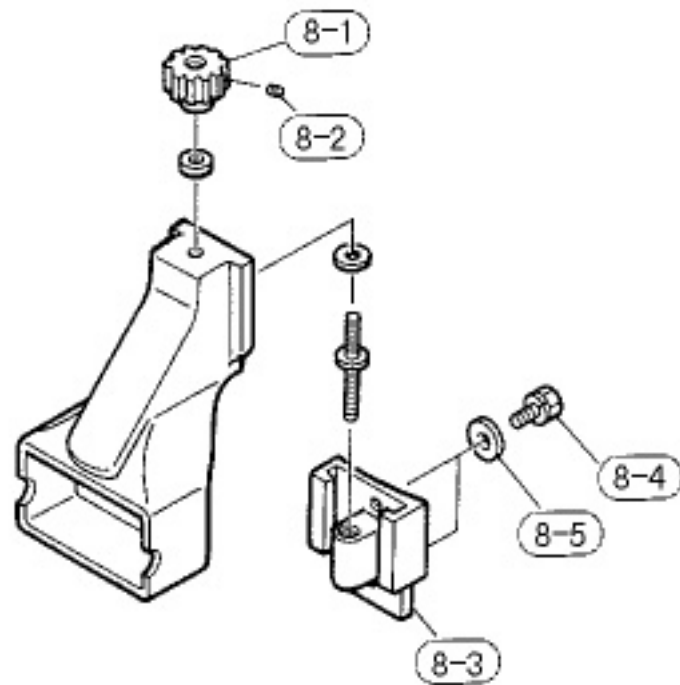

Model Name : MS-9213

Model Name : MS-9213

Model Name : MS-9213

Model Name : MS-9213

Model Name : MS-9213

Model Name : MS-9213

Model Name : MS-9213

Ref No.	Parts No.(ChangeNo.)	English Name	Minimum Delivery	Accept order or not
1	U0062130	HT HOOP 13X10H MS9213	1 PC	
10	U0140040	MOUNTING CLIP (4) ASS'Y	1 PC	
10-1	U0142020	MOUNTING CLIP	1 PC	
10-2	U0148030	FLAT RUBBER SPACER (15",16")	1 PC	
10-3	U0123301	METAL WASHER	1 PC	
10-4	U0125320	MOUNTING SCREW/WASHER (M5X15N)	1 PC	
11	U0062140	HT HOOP 13X10HS MS9213	1 PC	
12	U0140301	GUARD LEG ATTACHMENT ASS'Y MS814	1 PC	
12-1	U0147070	RUBBER BUMPER B (PLASTIC) MS814	1 PC	
13	U0555660	HEXAGONAL NUT QD412B	1 PC	
14	U0241160	SNARE SN (M-5) ASS'Y MS-9213	1 PC	
15	U0142120	SUSPENSION RING 13INCH MS9213	1 PC	
2	U0043420	TENSION ROD (M6)L-54 MS9114	1 PC	
2-1	U0242120	SNARE PLATE(M-5) MS814D	1 PC	
2-2	EA240066	PAN HEAD SCREW 4X6	1 PACK(6PC/PACK)	
2-3	U0249160	INDIVIDUAL FIBRE-TECH(M-5) MS814D	1 PC	
2-4	U0126160	SNARE ADJUSTING SCREW MS714U	1 PC	
3	U0045070	METAL WASHER M6 MS9014	1 PC	
4	U0038060	RUBBER O RING	1 PC	
5	U0143310	SUSPENSION NUT (M6)Y MS9114	1 PC	
6	U0143350	LONG TUBE(Y)13"ASS'Y MS9213	1 PC	
6-1	U0555580	NYLON NUT M6 MS9214	1 PC	
6-10	U0126780	TRUSS HEAD SCREW 5X14ZY MS9114	10 PC	
6-11	EV410056	TOOTHED LOCK WASHER A 5.0MM	1 PACK(6PC/PACK)	
6-12	U0123300	METAL WASHER SNARE STRAINER	1 PC	
6-2	EV201066	PLAIN WASHER 6.0MM	1 PACK(6PC/PACK)	
6-3	U0147730	LONG TUBE WASHER(Y) MS-9114U	1 PC	
6-4	U0143355	LONG TUBE(Y)13" MS9213	1 PC	
6-5	U0147720	SOUND POST TUBE MS-9114U	1 PC	
6-6	U0147710	SOUND POST MS-9114U	1 PC	
6-7	U0143360	LONG TUBE ROD (Y)13INCH MS-9213	1 PC	
6-8	U0143340	LONG TUBE NUT (Y) MS-9114U	1 PC	
6-9	U0147740	SOUND POPST PLATE MS-9114U	1 PC	
7	U0138240(WHITE)	YAMAHA LOGO STICKER(M-1) MS9114	1 PC	
7	U0138111(BRACK)	YAMAHA LOGO STICKER(M-1) MS	1 PC	
8	U0201180	STRAINER(M-5)R ASS'Y MS814D	1 PC.	
8-1	U0202370	KNOB (M-5) R STRAINER SA(M-5)	1 PC	
8-2	U0535790	ALLEN HEAD SET SCREW M4X 6	1 PC	
8-3	U0202300	MOUNTING PLATE (M-5) RELEASE SIDE	1 PC	
8-4	U0035470	HEXAGONAL BOLT M5X12ZY	1 PC	