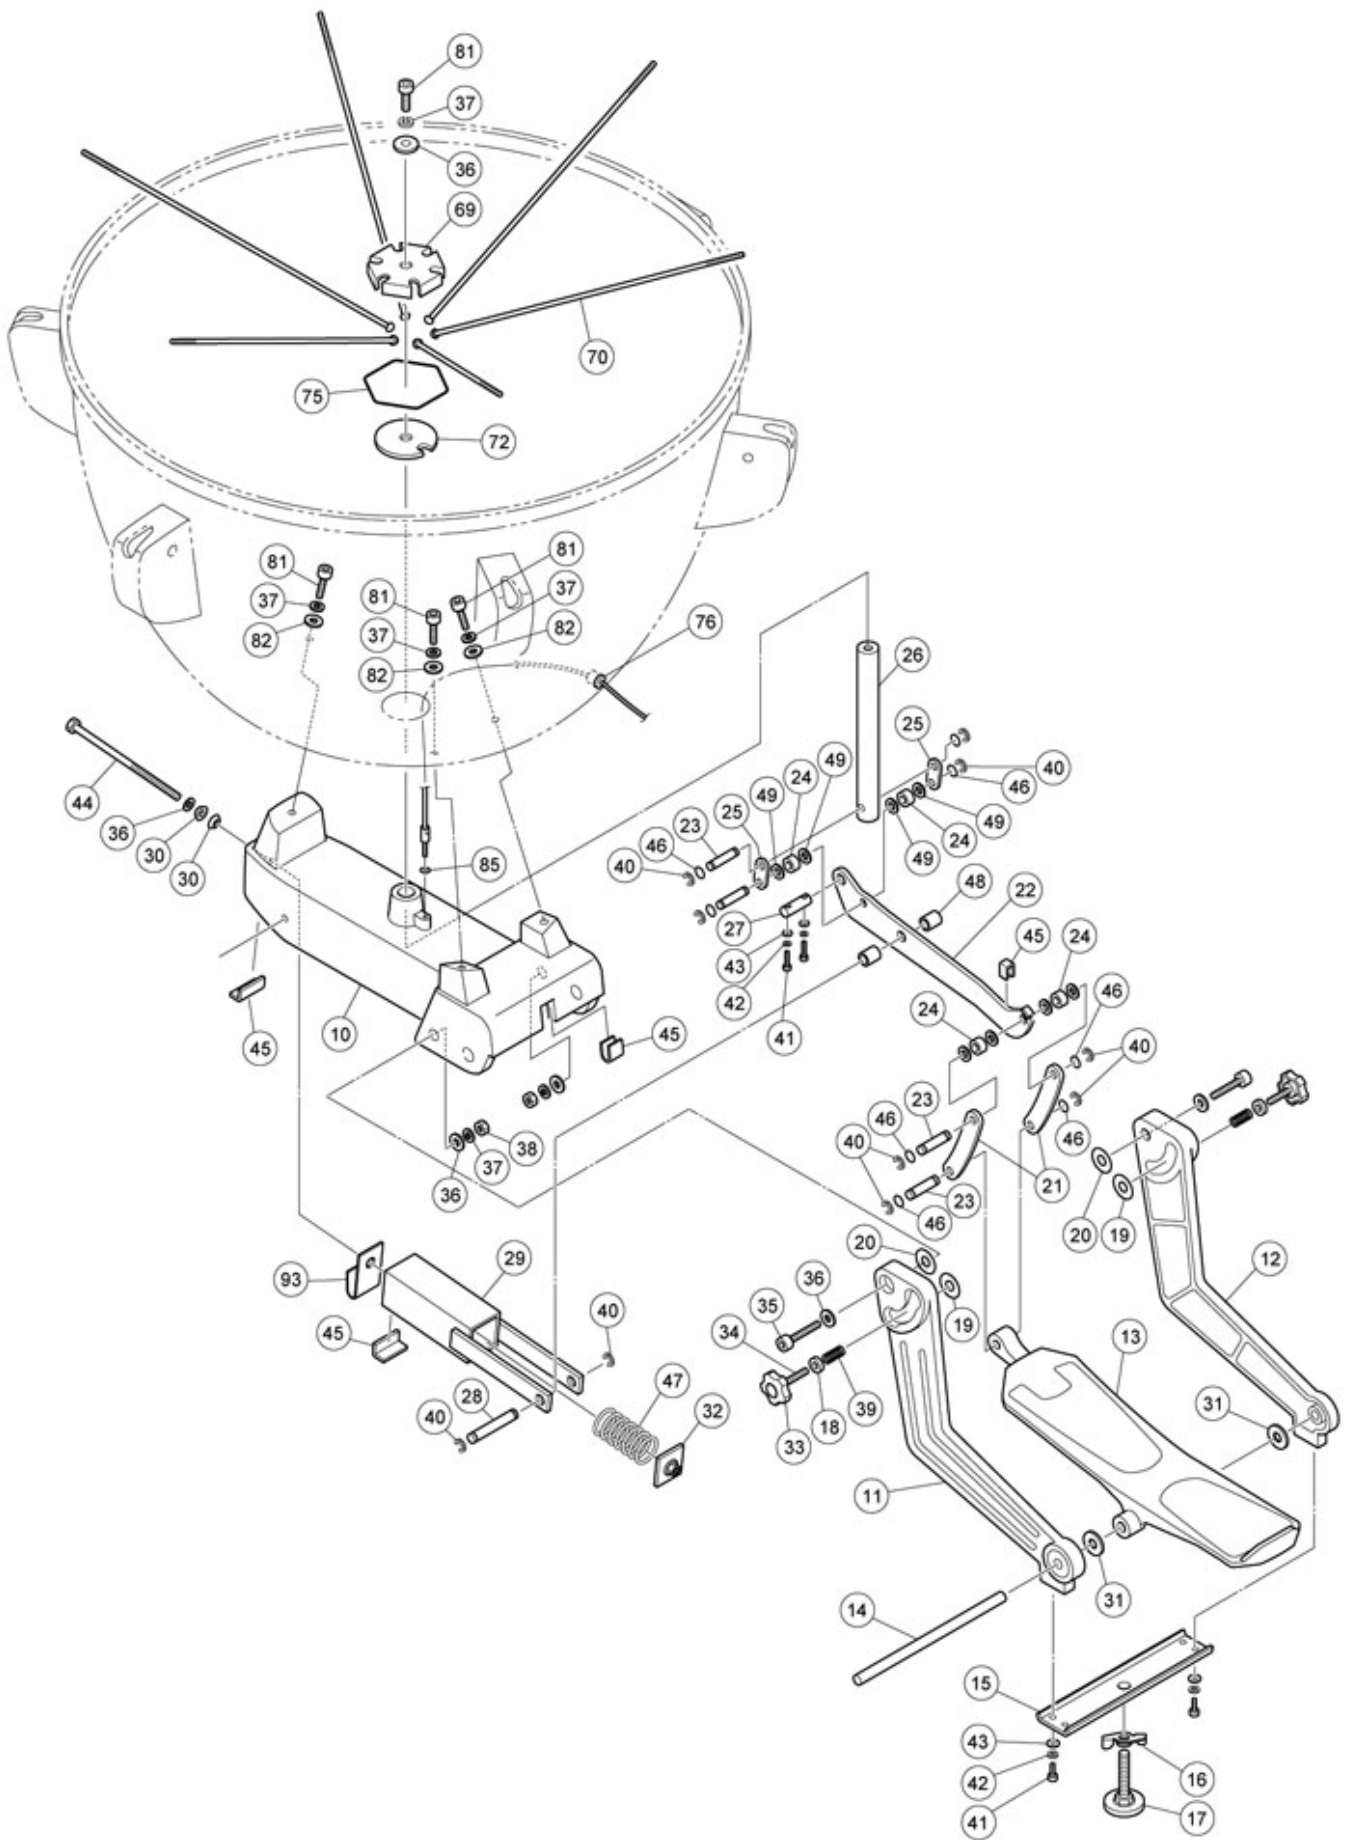

Model Name : TP-3129E

Model Name : TP-3129E

Model Name : TP-3129E

- | | | | | |
|-----|-------|----------|-------|----------|
| 104 | 104-1 | Letter C | 104-5 | Letter G |
| | 104-2 | Letter D | 104-6 | Letter A |
| | 104-3 | Letter E | 104-7 | Letter B |
| | 104-4 | Letter F | | |

Model Name : TP-3129E

Ref No.	Parts No.(ChangeNo.)	English Name	Minimum Delivery	Accept order or not
1	WH397600	Hoop Assy TP3129	1 PC	
10	WH673200	Base TP3129E	1 PC	
101	WH674700	Tuning Indicator Frame(R) TP31xx	1 PC	
102	WH674800	Tuning Indicator Frame(L) TP31xx	1 PC	
103	WH891600	Tuning Gauge Rail TP31xx	1 PC	
104-1	WH891700	Letter C TP31xx	1 PC	
104-2	WH891800	Letter D TP31xx	1 PC	
104-3	WH891900	Letter E TP31xx	1 PC	
104-4	WH892000	Letter F TP31xx	1 PC	
104-5	WH892100	Letter G TP31xx	1 PC	
104-6	WH892200	Letter A TP31xx	1 PC	
104-7	WH892300	Letter B TP31xx	1 PC	
105	WH892400	Pointer Arm Ass'y TP31XX	1 PC	
106	WH893100	Spacer TP31XX	1 PC	
107	WH894700	Screw M3x5 TP31xx	1 PC	
108	WH894900	Holding Spring TP31xx	1 PC	
109	WH895000	Letter TP31XX	1 PC	
11	WH401500	Pedal Leg 23(L) TP3129,TP3132	1 PC	
110	WH895100	Allen Head BoltM4x20 TP31xx	1 PC	
111	WH895200	Flat Spring Washer 4	1 PC	
112	WH895300	Truss Head Screw M4x10 TP31xx	1 PC	
113	WH895400	Pointer Spring TP31xx	1 PC	
114	WH895500	Pointer Adjusting Base TP31xx	1 PC	
115	WH895800	Round Head Screw M3x7 TP31xx	1 PC	
116	WH895600	Cushion 1 TP31xx	1 PC	
117	WH895700	Cushion 2 TP31xx	1 PC	
118	WH895900	Spring Washer3-2 TP31xx	1 PC	
12	WH401700	Pedal Leg 23(R) TP3129,TP3132	1 PC	
13	WH401800	Pedal TP31XX	1 PC	
14	WH401900	Pedal Rods TP31XX	1 PC	
15	WH402000	Adjuster Plate TP31xx	1 PC	
16	WH402100	Adjuster Nut TP31xx	1 PC	
17	WH896600	Adjuster TP3123	1 PC	
18	WH402200	Ring TP31XX	1 PC	
19	WH402300	Spacer TP31XX	1 PC	
2	WH400800	Lug Assy TP31XX	1 PC	
20	WH402400	Washer TP31xx	1 PC	
21	WH402700	Linkage Plate Assy TP3129E	1 PC	
22	WH402900	Main Lever Assy TP31XX	1 PC	
23	WH403000	Lever TP31XX	1 PC	