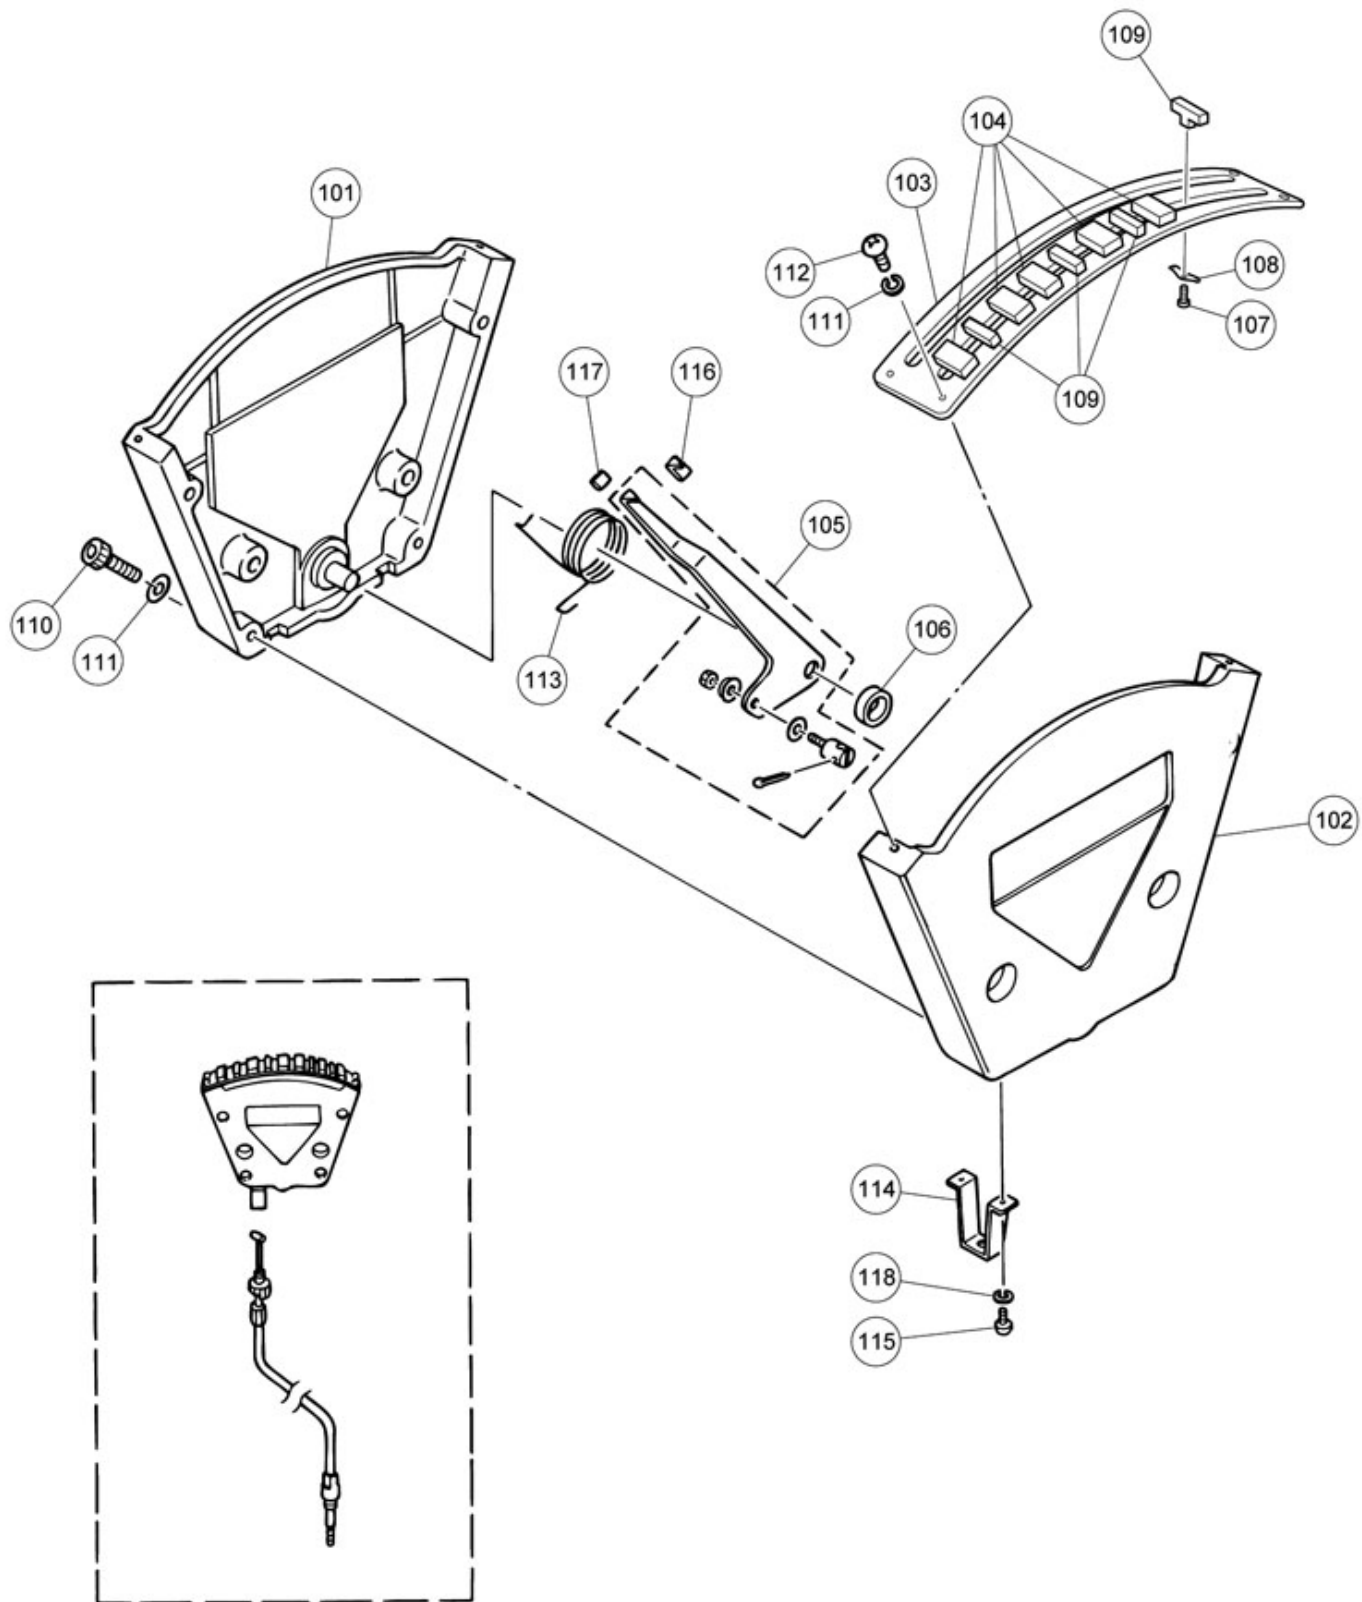

Model Name : TP-3129E

Model Name : TP-3129E

Model Name : TP-3129E

- | | | | | |
|-----|-------|----------|-------|----------|
| 104 | 104-1 | Letter C | 104-5 | Letter G |
| | 104-2 | Letter D | 104-6 | Letter A |
| | 104-3 | Letter E | 104-7 | Letter B |
| | 104-4 | Letter F | | |

Model Name : TP-3129E

Ref No.	Parts No.(ChangeNo.)	English Name	Minimum Delivery	Accept order or not
1	WH397600	Hoop Assy TP3129	1 PC	
10	WH673200	Base TP3129E	1 PC	
101	WH674700	Tuning Indicator Frame(R) TP31xx	1 PC	
102	WH674800	Tuning Indicator Frame(L) TP31xx	1 PC	
103	WH891600	Tuning Gauge Rail TP31xx	1 PC	
104-1	WH891700	Letter C TP31xx	1 PC	
104-2	WH891800	Letter D TP31xx	1 PC	
104-3	WH891900	Letter E TP31xx	1 PC	
104-4	WH892000	Letter F TP31xx	1 PC	
104-5	WH892100	Letter G TP31xx	1 PC	
104-6	WH892200	Letter A TP31xx	1 PC	
104-7	WH892300	Letter B TP31xx	1 PC	
105	WH892400	Pointer Arm Ass'y TP31XX	1 PC	
106	WH893100	Spacer TP31XX	1 PC	
107	WH894700	Screw M3x5 TP31xx	1 PC	
108	WH894900	Holding Spring TP31xx	1 PC	
109	WH895000	Letter TP31XX	1 PC	
11	WH401500	Pedal Leg 23(L) TP3129,TP3132	1 PC	
110	WH895100	Allen Head BoltM4x20 TP31xx	1 PC	
111	WH895200	Flat Spring Washer 4	1 PC	
112	WH895300	Truss Head Screw M4x10 TP31xx	1 PC	
113	WH895400	Pointer Spring TP31xx	1 PC	
114	WH895500	Pointer Adjusting Base TP31xx	1 PC	
115	WH895800	Round Head Screw M3x7 TP31xx	1 PC	
116	WH895600	Cushion 1 TP31xx	1 PC	
117	WH895700	Cushion 2 TP31xx	1 PC	
118	WH895900	Spring Washer3-2 TP31xx	1 PC	
12	WH401700	Pedal Leg 23(R) TP3129,TP3132	1 PC	
13	WH401800	Pedal TP31XX	1 PC	
14	WH401900	Pedal Rods TP31XX	1 PC	
15	WH402000	Adjuster Plate TP31xx	1 PC	
16	WH402100	Adjuster Nut TP31xx	1 PC	
17	WH896600	Adjuster TP3123	1 PC	
18	WH402200	Ring TP31XX	1 PC	
19	WH402300	Spacer TP31XX	1 PC	
2	WH400800	Lug Assy TP31XX	1 PC	
20	WH402400	Washer TP31xx	1 PC	
21	WH402700	Linkage Plate Assy TP3129E	1 PC	
22	WH402900	Main Lever Assy TP31XX	1 PC	
23	WH403000	Lever TP31XX	1 PC	