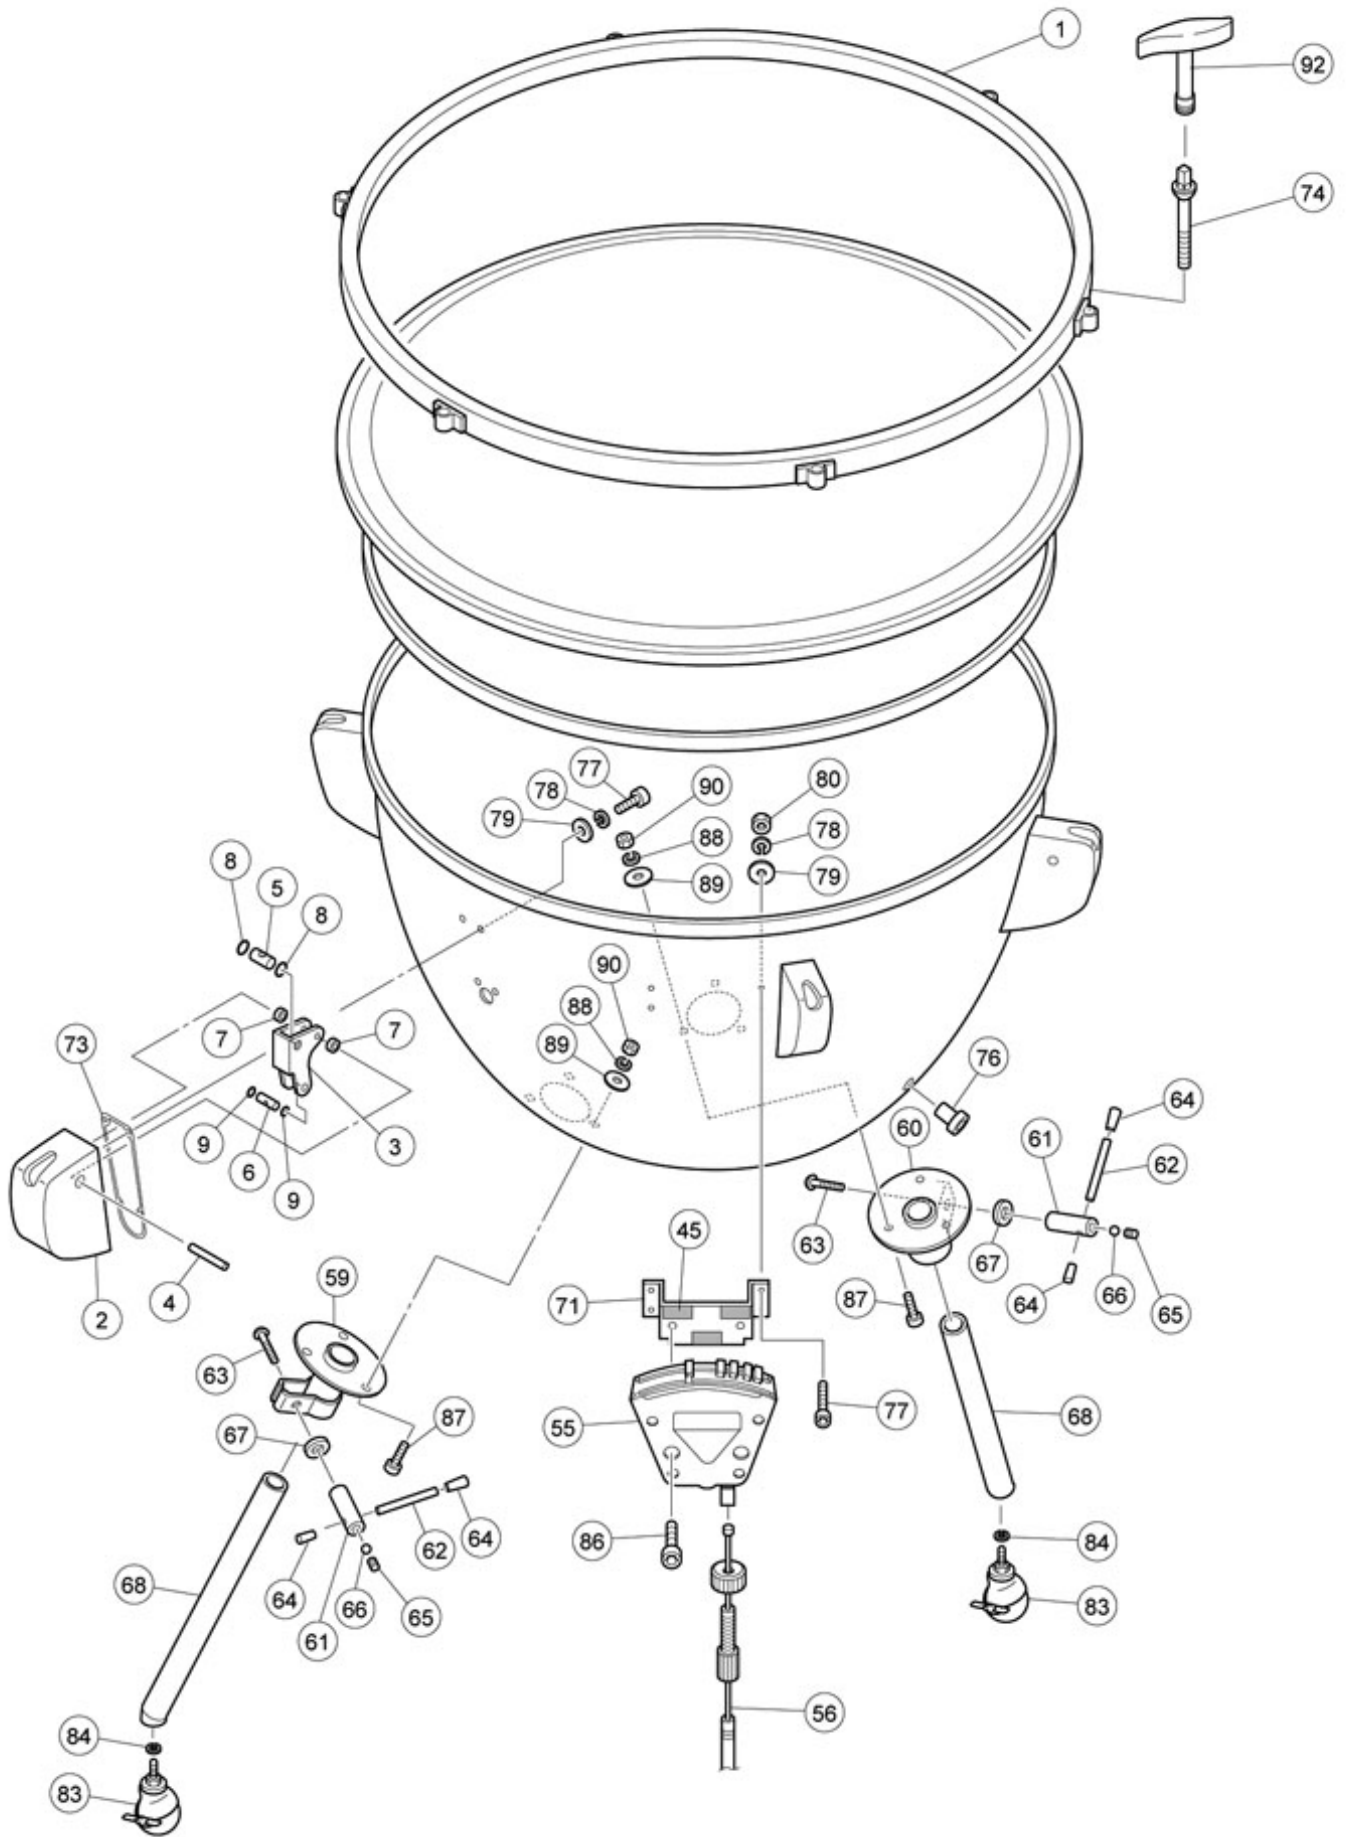

Model Name : TP-3129E

Model Name : TP-3129E

Model Name : TP-3129E

- | | | | | |
|-----|-------|----------|-------|----------|
| 104 | 104-1 | Letter C | 104-5 | Letter G |
| | 104-2 | Letter D | 104-6 | Letter A |
| | 104-3 | Letter E | 104-7 | Letter B |
| | 104-4 | Letter F | | |

Model Name : TP-3129E

Ref No.	Parts No.(ChangeNo.)	English Name	Minimum Delivery	Accept order or not
1	WH397600	Hoop Assy TP3129	1 PC	
10	WH673200	Base TP3129E	1 PC	
101	WH674700	Tuning Indicator Frame(R) TP31xx	1 PC	
102	WH674800	Tuning Indicator Frame(L) TP31xx	1 PC	
103	WH891600	Tuning Gauge Rail TP31xx	1 PC	
104-1	WH891700	Letter C TP31xx	1 PC	
104-2	WH891800	Letter D TP31xx	1 PC	
104-3	WH891900	Letter E TP31xx	1 PC	
104-4	WH892000	Letter F TP31xx	1 PC	
104-5	WH892100	Letter G TP31xx	1 PC	
104-6	WH892200	Letter A TP31xx	1 PC	
104-7	WH892300	Letter B TP31xx	1 PC	
105	WH892400	Pointer Arm Ass'y TP31XX	1 PC	
106	WH893100	Spacer TP31XX	1 PC	
107	WH894700	Screw M3x5 TP31xx	1 PC	
108	WH894900	Holding Spring TP31xx	1 PC	
109	WH895000	Letter TP31XX	1 PC	
11	WH401500	Pedal Leg 23(L) TP3129,TP3132	1 PC	
110	WH895100	Allen Head BoltM4x20 TP31xx	1 PC	
111	WH895200	Flat Spring Washer 4	1 PC	
112	WH895300	Truss Head Screw M4x10 TP31xx	1 PC	
113	WH895400	Pointer Spring TP31xx	1 PC	
114	WH895500	Pointer Adjusting Base TP31xx	1 PC	
115	WH895800	Round Head Screw M3x7 TP31xx	1 PC	
116	WH895600	Cushion 1 TP31xx	1 PC	
117	WH895700	Cushion 2 TP31xx	1 PC	
118	WH895900	Spring Washer3-2 TP31xx	1 PC	
12	WH401700	Pedal Leg 23(R) TP3129,TP3132	1 PC	
13	WH401800	Pedal TP31XX	1 PC	
14	WH401900	Pedal Rods TP31XX	1 PC	
15	WH402000	Adjuster Plate TP31xx	1 PC	
16	WH402100	Adjuster Nut TP31xx	1 PC	
17	WH896600	Adjuster TP3123	1 PC	
18	WH402200	Ring TP31XX	1 PC	
19	WH402300	Spacer TP31XX	1 PC	
2	WH400800	Lug Assy TP31XX	1 PC	
20	WH402400	Washer TP31xx	1 PC	
21	WH402700	Linkage Plate Assy TP3129E	1 PC	
22	WH402900	Main Lever Assy TP31XX	1 PC	
23	WH403000	Lever TP31XX	1 PC	