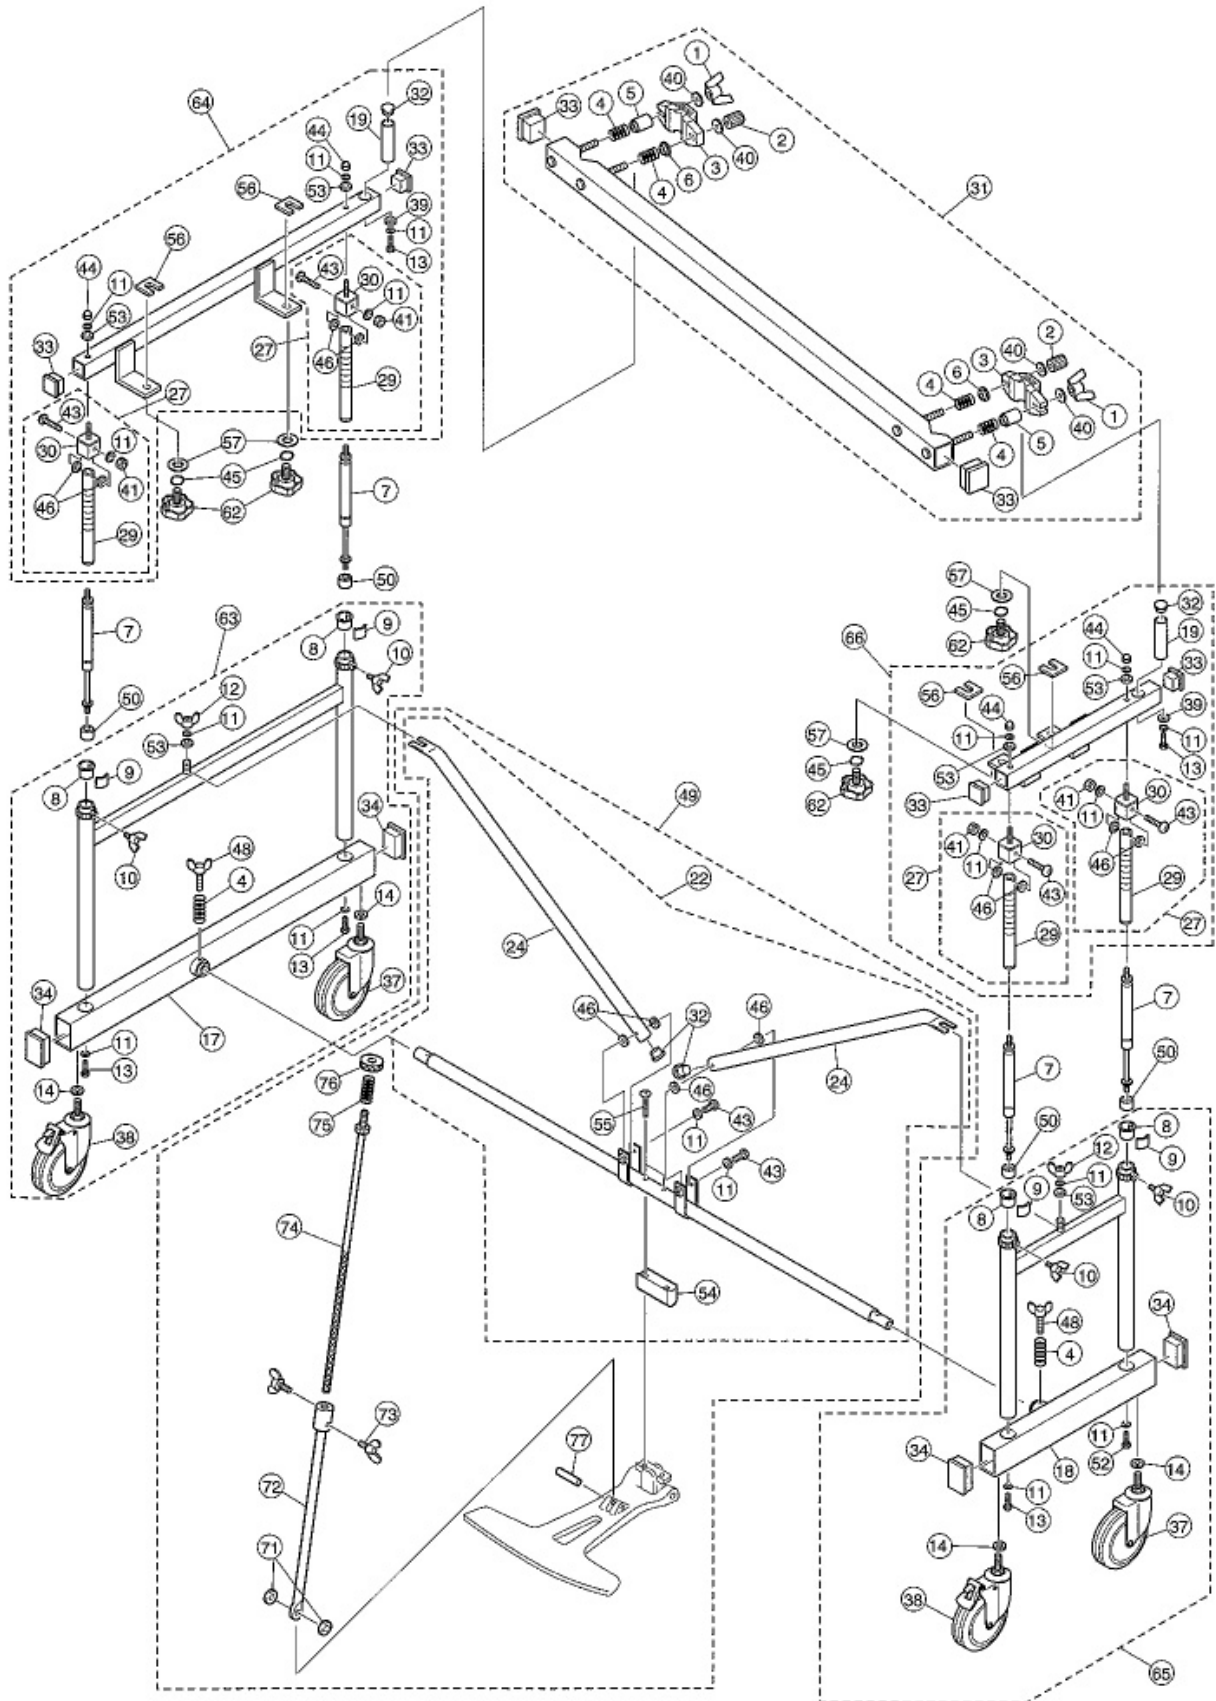

Model Name : RD2700

Model Name : RD2700

Ref No.	Parts No.(ChangeNo.)	English Name	Minimum Delivery	Accept order or not
1	U0123510	WING NUT (A) CH-703	1 PC	
10	WV430870	YAMAHA BOLT N1 YM5100A	1 PC	
11	WV435620	SPRING WASHER YM5100A=WV435630	1 PC	
12	WV435770	WING NUT M8 MFZN2-BL RD2400	1 PC	
13	W5111321	LEG MOUNTING BOLT YM41	1 PC	
14	WV450870	SPRING LOCK WASHER #2 16 MFZN2-BL RD2400	1 PC	
17	WV885250	LEG BASE ASSY (LOW TONE END) RD2700	1 PC	
18	WV885260	LEG BASE ASSY (HIGH TONE END) RD2700	1 PC	
19	WV885450	RACK POLE RD2400	1 PC	
2	U0663370	CLAMP NUT M8 (2) AC910	1 PC	
22	WV885650	LOWER CROSSBAR SUPPORT ASSY RD2700	1 PC	
24	WV885520	LEG STAY RD2700	1 PC	
27	WV885760	SLIDE GUIDE ASSY RD2700	1 PC	
29	WV885780	SLIDE GUIDE RD2700	1 PC	
3	U0692010	OPEN CLAMP AC910	1 PC	
30	WV885790	LEG HOLDER RD2400	1 PC	
31	V8858000	RACK PIPE ASSY RD2700	1 PC.	
32	WV885550	CIRCULAR CAP RD2400	1 PC	
33	WV885870	SQUARE CAP RD2400	1 PC	
34	WV886160	RECTANGULAR CAP RD2400	1 PC	
37	WV886140	CASTER RD2400	1 PC	
38	WV886150	CASTER(WITH BRAKE) RD2400	1 PC	
39	EV203086	PLAIN WASHAR 8.0MM YM2400	1 PACK(6PC/PACK)	
4	U0693120	OPEN CLAMP SPRING AC910	1 PC	
40	U0525720	METAL WASHER M8 ZP WHS850,850S	1 PC	
41	WV886290	HEXAGON NUT #1 M8 MFZN2-BL RD2400	1 PC	
43	WV886310	HEXAGON SOCKET BUTTON HEAD SCREW M8X45 M	1 PC	
44	WV886340	DOMED CAP NUT #3 M8 MFZN2-BL RD2400	1 PC	
45	WV886350	WAVE WASHER 12 MFZN2-BL RD2400	1 PC	
46	WV886360	NYLON WASHER 8.5X18X1.6 RD2400	1 PC	
48	WV886390	WING BOLT M8X30 MFZN2-BL RD2400	1 PC	
49	WV886490	PEDAL STAY ASSY RD2700	1 PC	
5	U0697040	SPRING COLLAR (1) AC910	1 PC	
50	WV886520	CIRCULAR NUT RD2400 RD2400	1 PC	
52	WV904970	HEXAGON HEAD BOLT M8X20 MFZN2-BL RD2400	1 PC	
53	WV929780	PLANE WASHER 8X22X1.6 MFZN2-BL RD2400	1 PC	
54	V9301000	PEDAL SPACER RD2700	1 PC.	
55	WV936680	OVAL COUNTER-SUNK HEAD SCREW M6X65 MFZN2	1 PC	
56	WVA85010	ANGLE RUBBER RD2400	1 PC	
57	WVB79990	PLANE WASHER 12.5X32X2.3 MFZN2-BL RD2400	1 PC	