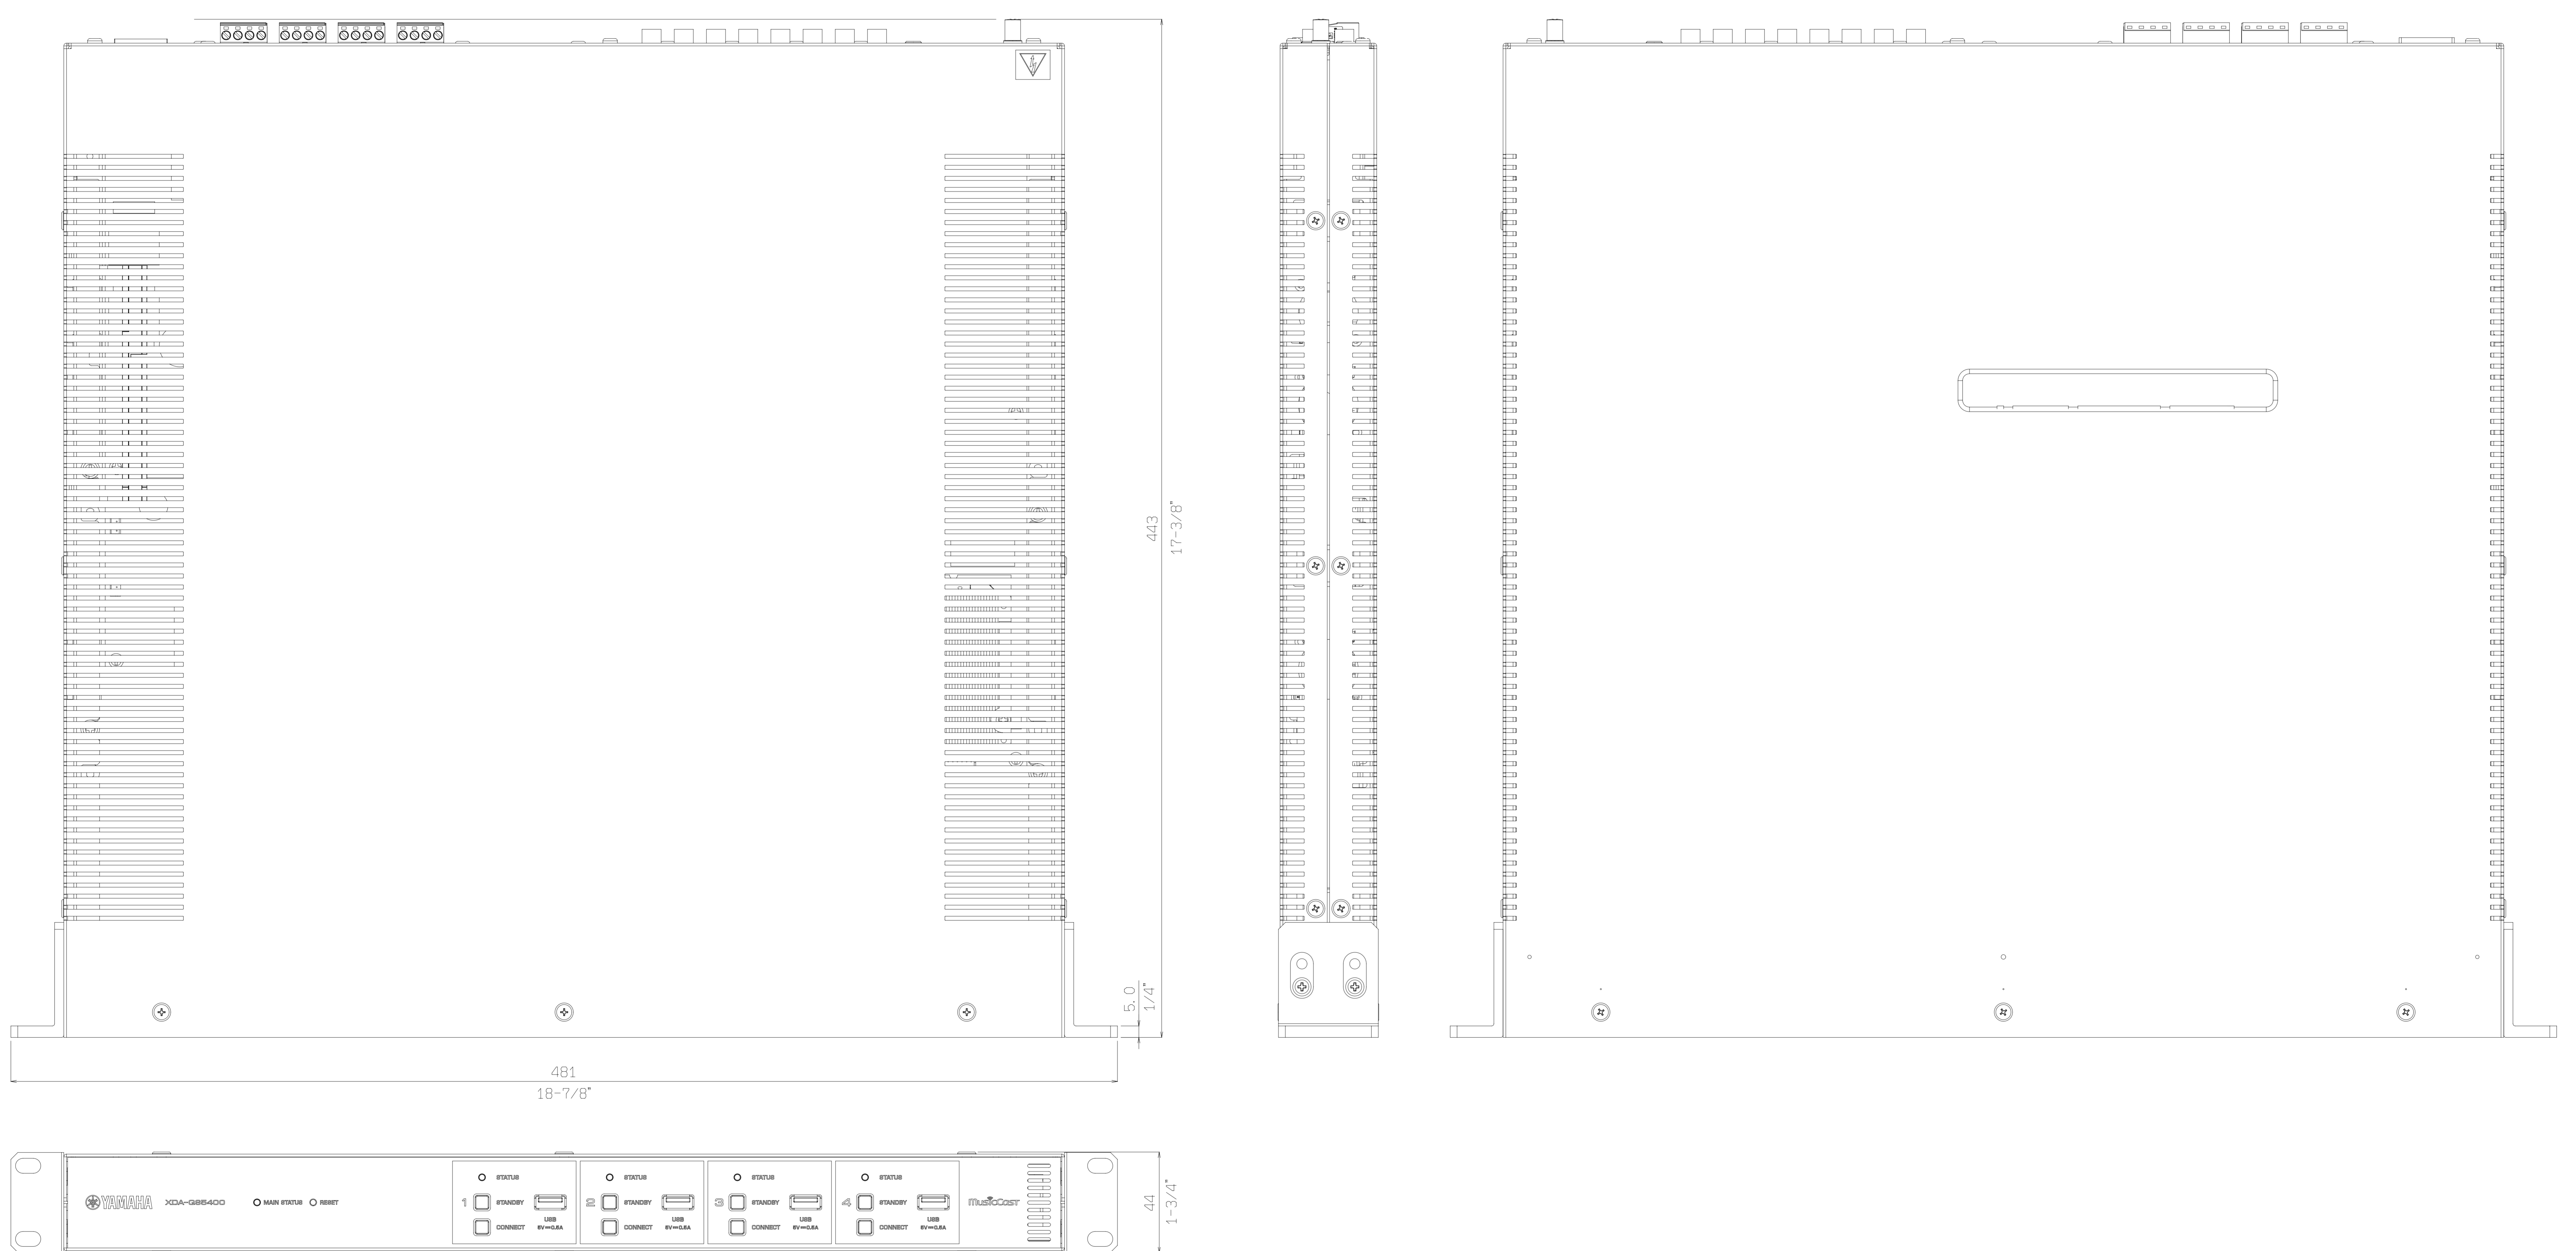

Table Top Mount with Adhesive Feet(W x H x D): 437 x 46 x 443 mm: 17-1/4" x 1-3/4" x 17-3/8"
 Table Top Mount with Adhesive Feet and Faceplate(W x H x D): 437 x 46 x 453 mm: 17-1/4" x 1-3/4" x 17-7/8"

Rack Mount(W x H x D): 481 x 44 x 443 mm: 18-7/8" x 1-3/4" x 17-3/8"

Rack Mount with Faceplate(W x H x D): 481 x 44 x 453 mm: 18-7/8" x 1-3/4" x 17-7/8"