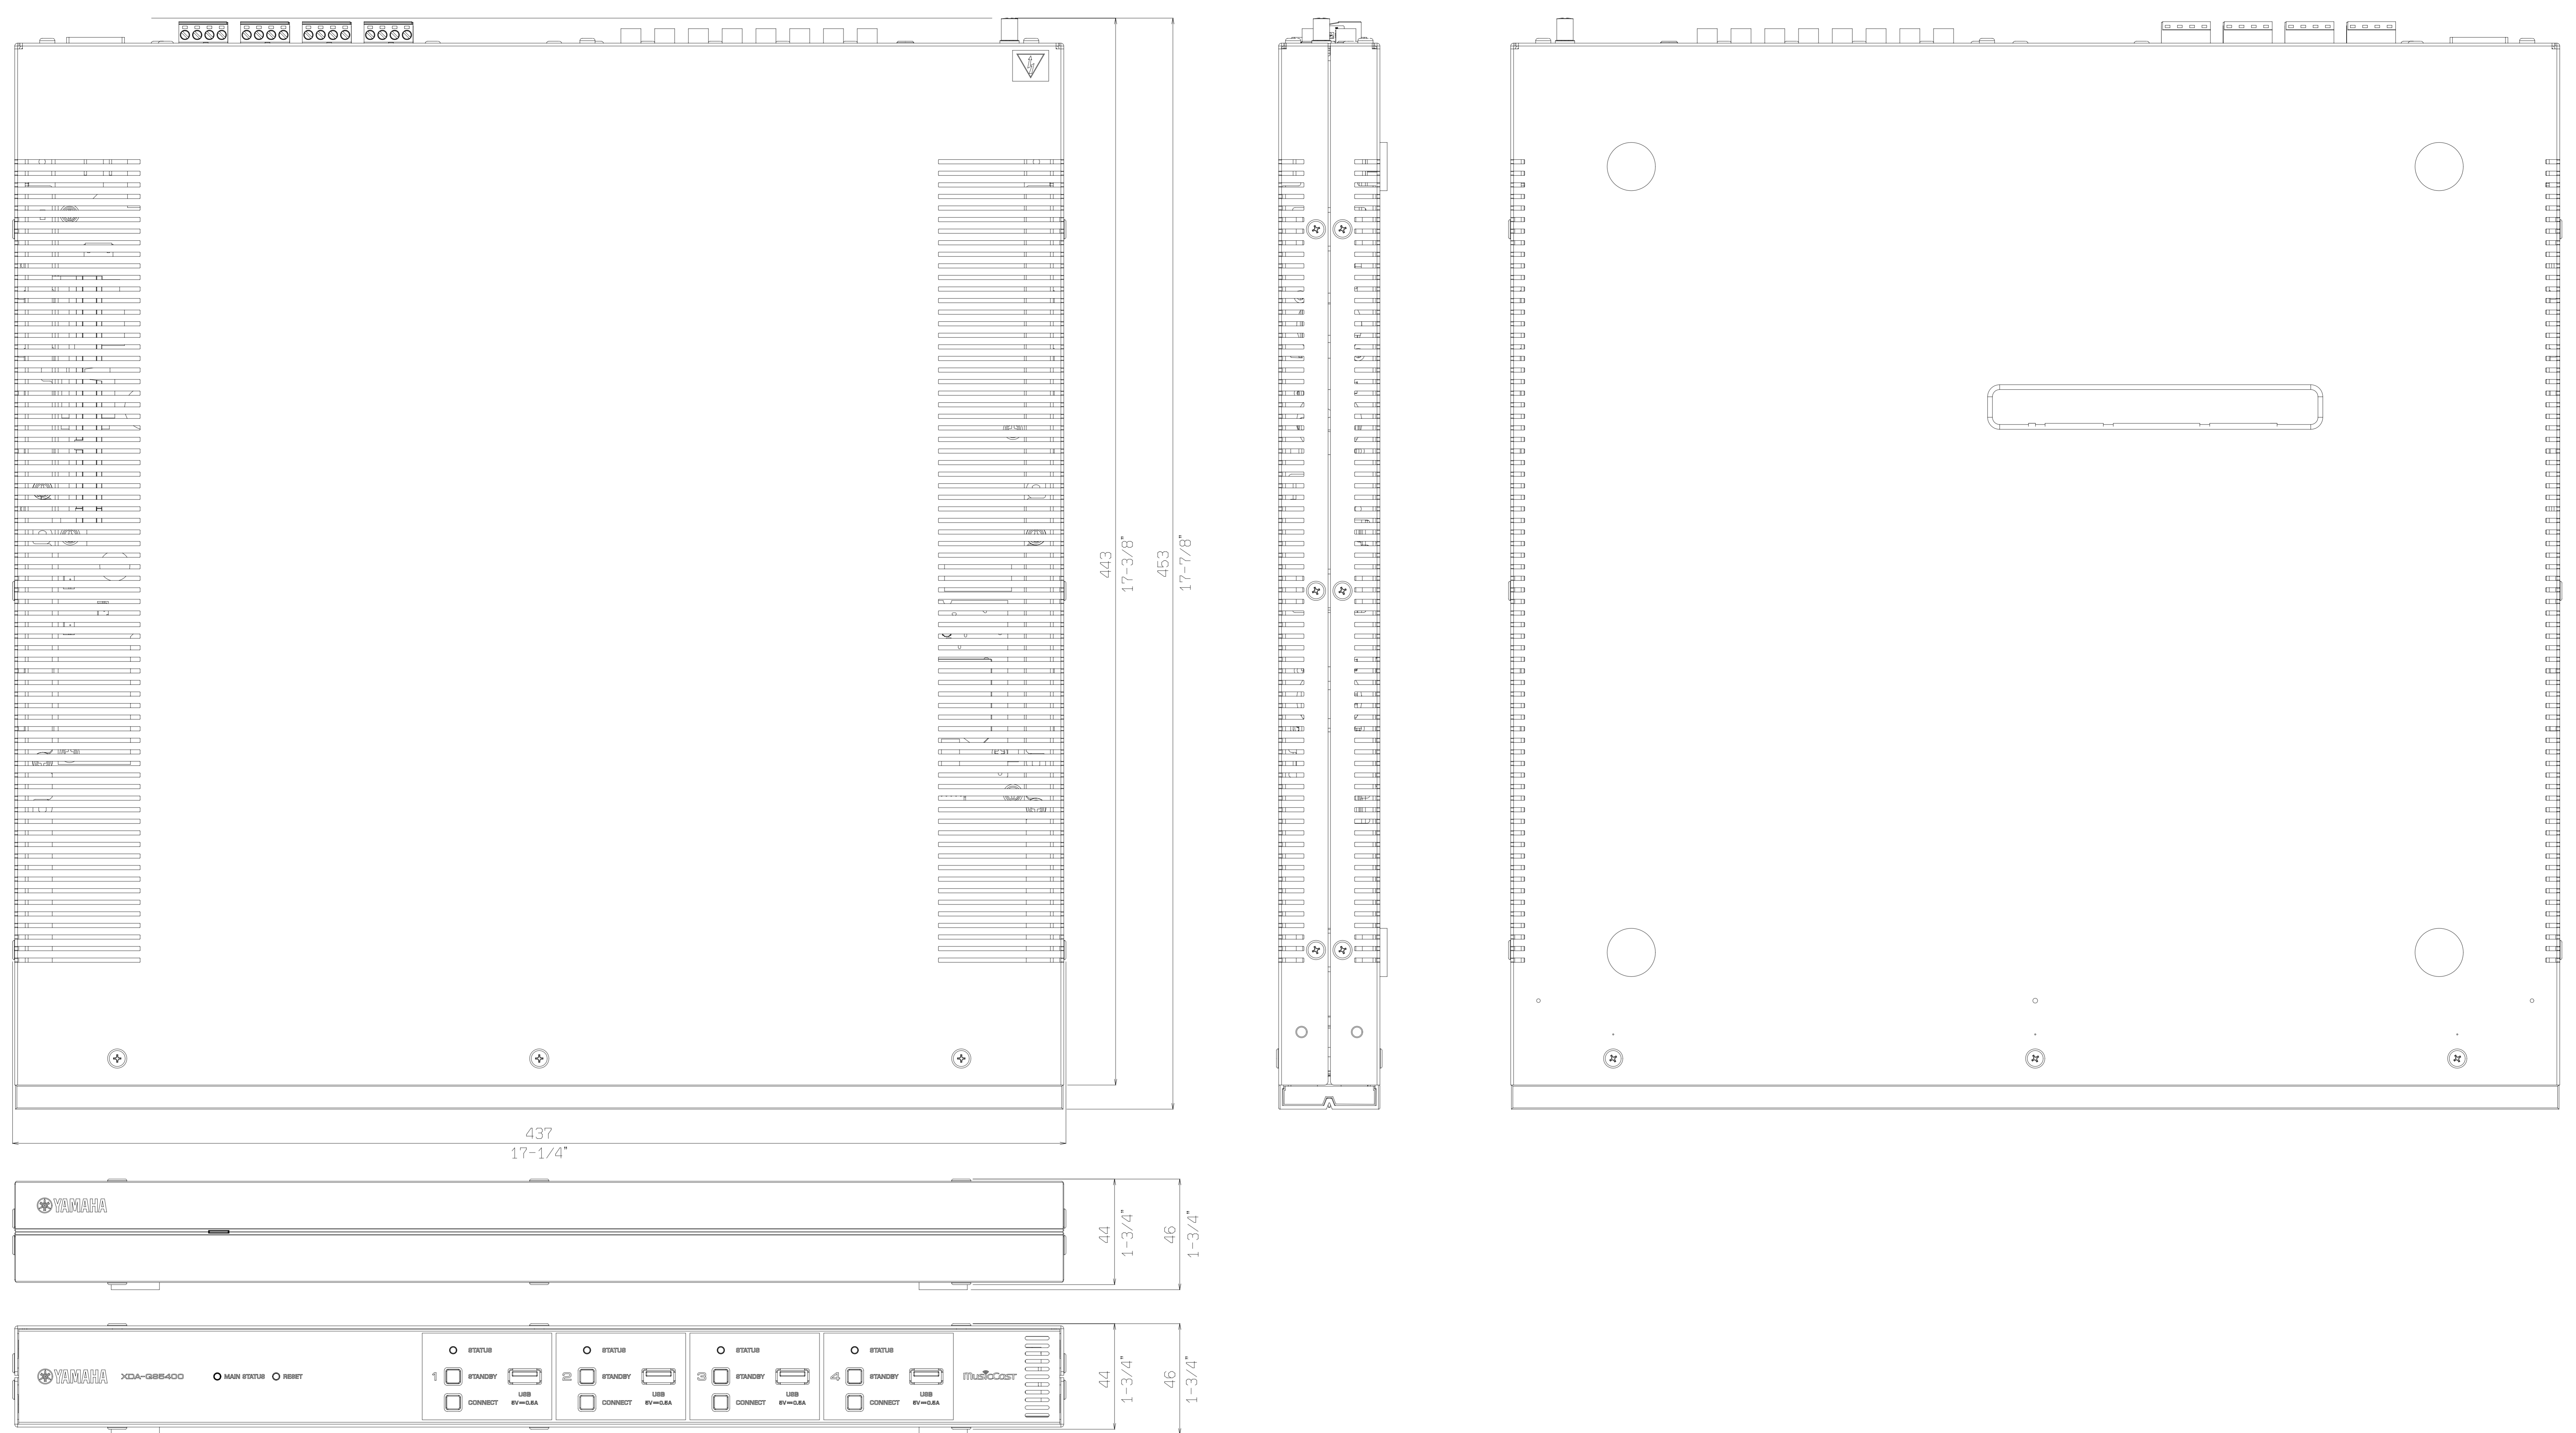

Table Top Mount with Adhesive Feet(W x H x D): 437 x 46 x 443 mm: 17-1/4" x 1-3/4" x 17-3/8"
 Table Top Mount with Adhesive Feet and Faceplate(W x H x D): 437 x 46 x 453 mm: 17-1/4" x 1-3/4" x 17-7/8"

Rack Mount(W x H x D): 481 x 44 x 443 mm: 18-7/8" x 1-3/4" x 17-3/8"

Rack Mount with Faceplate(W x H x D): 481 x 44 x 453 mm: 18-7/8" x 1-3/4" x 17-7/8"