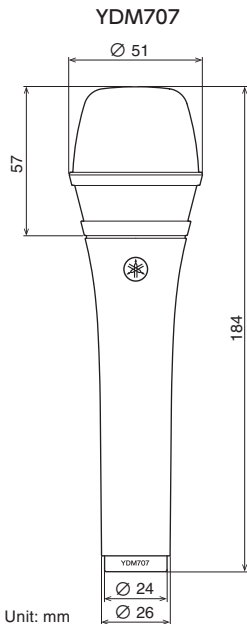

YDM707

YDM505S, YDM505

Dimensions/Dimensions/ 尺寸 / 尺寸 / 寸法図

Unit: mm

Yamaha Worldwide Representative Offices

English

For details on the product(s), contact your nearest Yamaha representative or the authorized distributor, found by accessing the 2D barcode below.