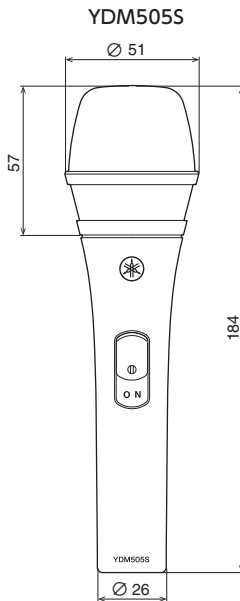

YDM707

YDM505S, YDM505

Dimensions/Dimensions/ 尺寸 / 尺寸 / 寸法図

Unit: mm

Yamaha Worldwide Representative Offices

English

For details on the product(s), contact your nearest Yamaha representative or the authorized distributor, found by accessing the 2D barcode below.