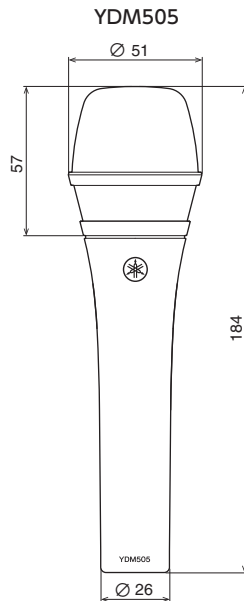

YDM707

YDM505S, YDM505

Dimensions/Dimensions/ 尺寸 / 尺寸 / 寸法図

Unit: mm

Yamaha Worldwide Representative Offices

English

For details on the product(s), contact your nearest Yamaha representative or the authorized distributor, found by accessing the 2D barcode below.