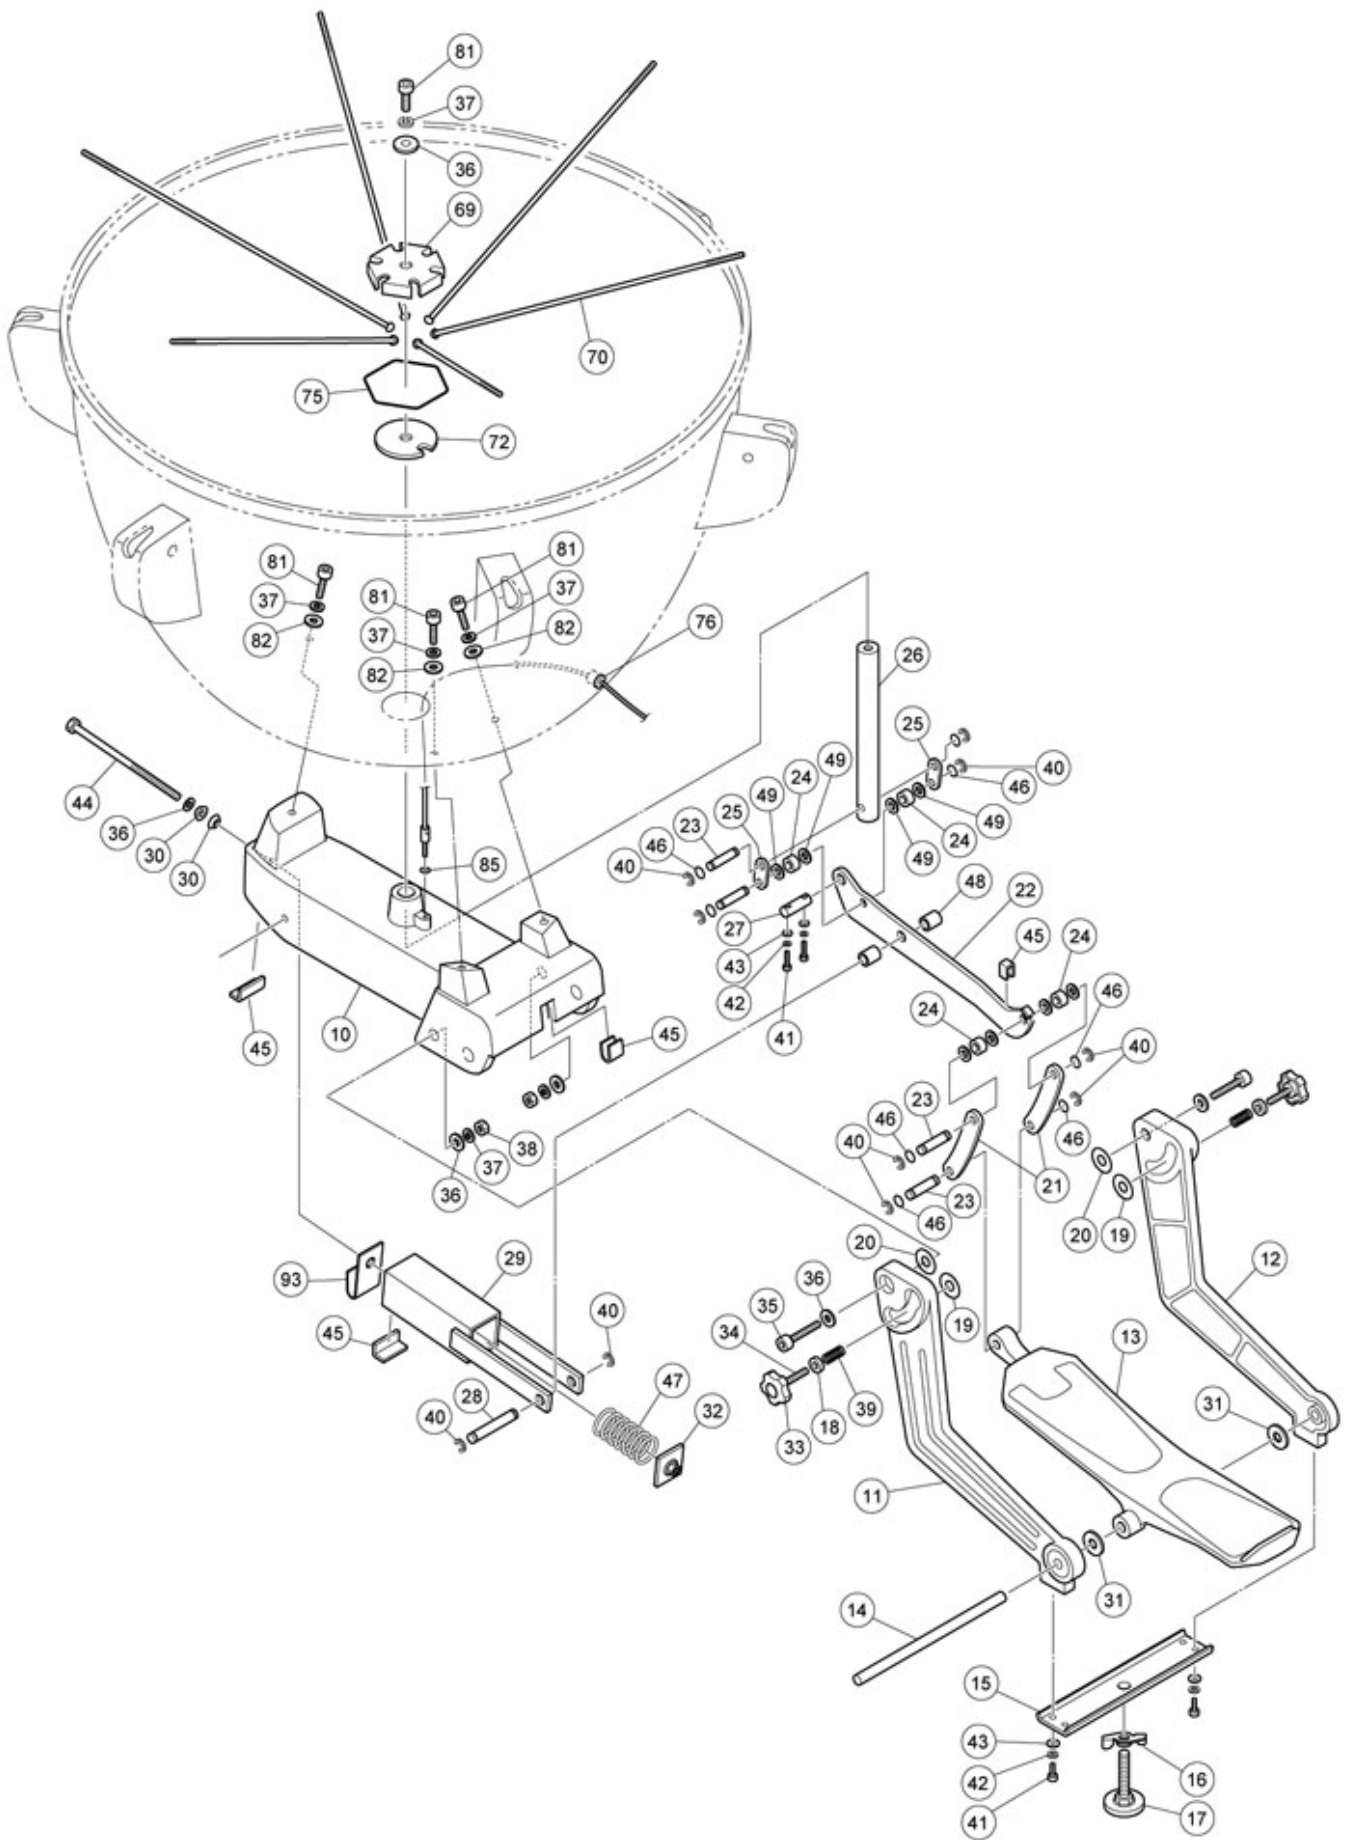

Model Name : TP-3132E

Model Name : TP-3132E

Model Name : TP-3132E

- | | | | | |
|-----|-------|----------|-------|----------|
| 104 | 104-1 | Letter C | 104-5 | Letter G |
| | 104-2 | Letter D | 104-6 | Letter A |
| | 104-3 | Letter E | 104-7 | Letter B |
| | 104-4 | Letter F | | |

Model Name : TP-3132E

Ref No.	Parts No.(ChangeNo.)	English Name	Minimum Delivery	Accept order or not
1	WH397700	Hoop Assy TP3132	1 PC	
10	WH401300	Base TP3132E	1 PC	
101	WH674700	Tuning Indicator Frame(R) TP31xx	1 PC	
102	WH674800	Tuning Indicator Frame(L) TP31xx	1 PC	
103	WH891600	Tuning Gauge Rail TP31xx	1 PC	
104-1	WH891700	Letter C TP31xx	1 PC	
104-2	WH891800	Letter D TP31xx	1 PC	
104-3	WH891900	Letter E TP31xx	1 PC	
104-4	WH892000	Letter F TP31xx	1 PC	
104-5	WH892100	Letter G TP31xx	1 PC	
104-6	WH892200	Letter A TP31xx	1 PC	
104-7	WH892300	Letter B TP31xx	1 PC	
105	WH892400	Pointer Arm Ass'y TP31XX	1 PC	
106	WH893100	Spacer TP31XX	1 PC	
107	WH894700	Screw M3x5 TP31xx	1 PC	
108	WH894900	Holding Spring TP31xx	1 PC	
109	WH895000	Letter TP31XX	1 PC	
11	WH401500	Pedal Leg 23(L) TP3129,TP3132	1 PC	
110	WH895100	Allen Head BoltM4x20 TP31xx	1 PC	
111	WH895200	Flat Spring Washer 4	1 PC	
112	WH895300	Truss Head Screw M4x10 TP31xx	1 PC	
113	WH895400	Pointer Spring TP31xx	1 PC	
114	WH895500	Pointer Adjusting Base TP31xx	1 PC	
115	WH895800	Round Head Screw M3x7 TP31xx	1 PC	
116	WH895600	Cushion 1 TP31xx	1 PC	
117	WH895700	Cushion 2 TP31xx	1 PC	
118	WH895900	Spring Washer3-2 TP31xx	1 PC	
12	WH401700	Pedal Leg 23(R) TP3129,TP3132	1 PC	
13	WH401800	Pedal TP31XX	1 PC	
14	WH401900	Pedal Rods TP31XX	1 PC	
15	WH402000	Adjuster Plate TP31xx	1 PC	
16	WH402100	Adjuster Nut TP31xx	1 PC	
17	WH896600	Adjuster TP3123	1 PC	
18	WH402200	Ring TP31XX	1 PC	
19	WH402300	Spacer TP31XX	1 PC	
2	WH400800	Lug Assy TP31XX	1 PC	
20	WH402400	Washer TP31xx	1 PC	
21	WH402800	Linkage Plate Assy TP3132E	1 PC	
22	WH402900	Main Lever Assy TP31XX	1 PC	
23	WH403000	Lever TP31XX	1 PC	