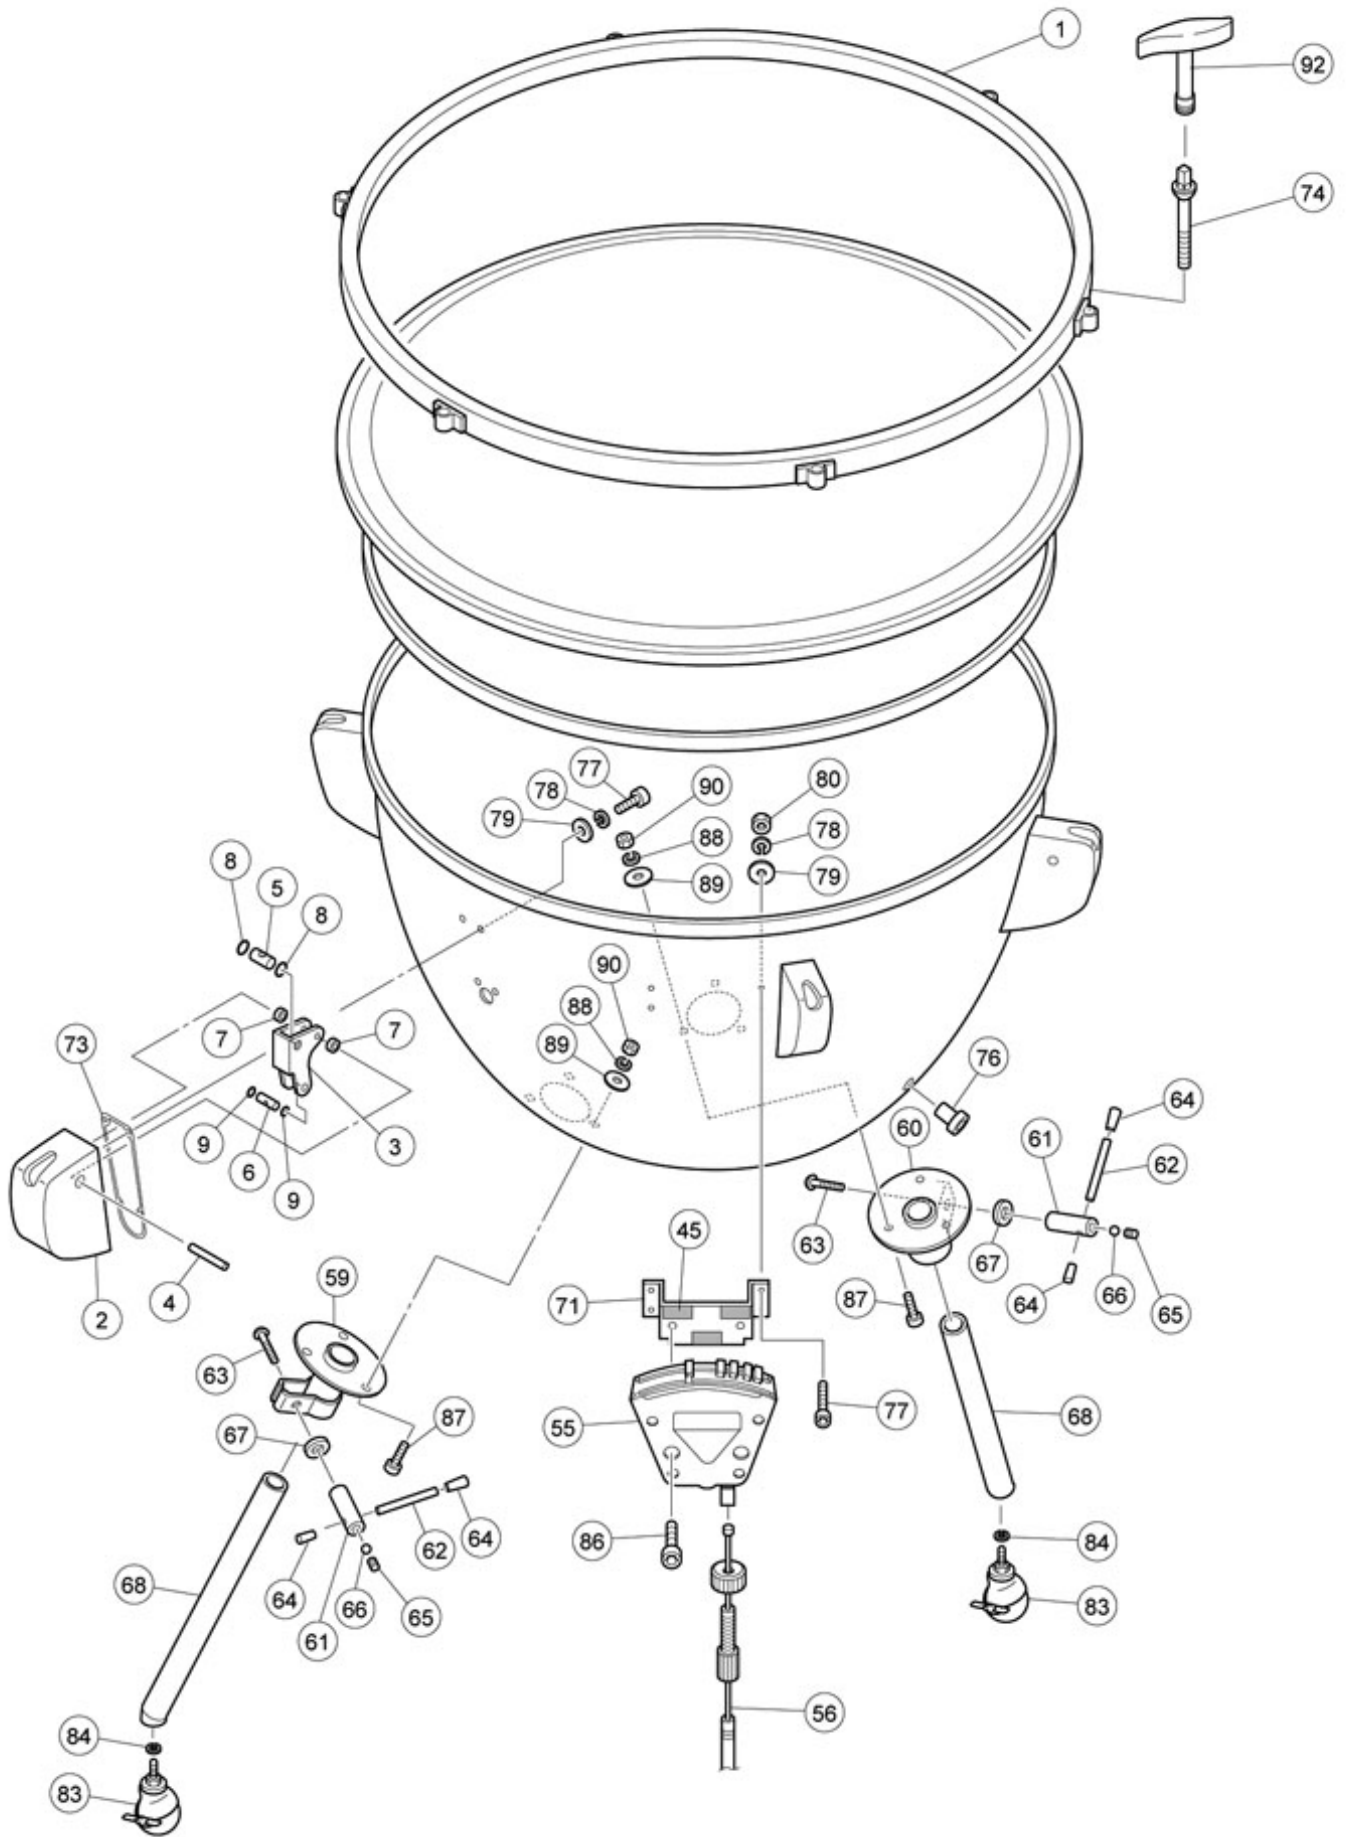

Model Name : TP-3132E

Model Name : TP-3132E

Model Name : TP-3132E

- | | | | | |
|-----|-------|----------|-------|----------|
| 104 | 104-1 | Letter C | 104-5 | Letter G |
| | 104-2 | Letter D | 104-6 | Letter A |
| | 104-3 | Letter E | 104-7 | Letter B |
| | 104-4 | Letter F | | |

Model Name : TP-3132E

Ref No.	Parts No.(ChangeNo.)	English Name	Minimum Delivery	Accept order or not
1	WH397700	Hoop Assy TP3132	1 PC	
10	WH401300	Base TP3132E	1 PC	
101	WH674700	Tuning Indicator Frame(R) TP31xx	1 PC	
102	WH674800	Tuning Indicator Frame(L) TP31xx	1 PC	
103	WH891600	Tuning Gauge Rail TP31xx	1 PC	
104-1	WH891700	Letter C TP31xx	1 PC	
104-2	WH891800	Letter D TP31xx	1 PC	
104-3	WH891900	Letter E TP31xx	1 PC	
104-4	WH892000	Letter F TP31xx	1 PC	
104-5	WH892100	Letter G TP31xx	1 PC	
104-6	WH892200	Letter A TP31xx	1 PC	
104-7	WH892300	Letter B TP31xx	1 PC	
105	WH892400	Pointer Arm Ass'y TP31XX	1 PC	
106	WH893100	Spacer TP31XX	1 PC	
107	WH894700	Screw M3x5 TP31xx	1 PC	
108	WH894900	Holding Spring TP31xx	1 PC	
109	WH895000	Letter TP31XX	1 PC	
11	WH401500	Pedal Leg 23(L) TP3129,TP3132	1 PC	
110	WH895100	Allen Head BoltM4x20 TP31xx	1 PC	
111	WH895200	Flat Spring Washer 4	1 PC	
112	WH895300	Truss Head Screw M4x10 TP31xx	1 PC	
113	WH895400	Pointer Spring TP31xx	1 PC	
114	WH895500	Pointer Adjusting Base TP31xx	1 PC	
115	WH895800	Round Head Screw M3x7 TP31xx	1 PC	
116	WH895600	Cushion 1 TP31xx	1 PC	
117	WH895700	Cushion 2 TP31xx	1 PC	
118	WH895900	Spring Washer3-2 TP31xx	1 PC	
12	WH401700	Pedal Leg 23(R) TP3129,TP3132	1 PC	
13	WH401800	Pedal TP31XX	1 PC	
14	WH401900	Pedal Rods TP31XX	1 PC	
15	WH402000	Adjuster Plate TP31xx	1 PC	
16	WH402100	Adjuster Nut TP31xx	1 PC	
17	WH896600	Adjuster TP3123	1 PC	
18	WH402200	Ring TP31XX	1 PC	
19	WH402300	Spacer TP31XX	1 PC	
2	WH400800	Lug Assy TP31XX	1 PC	
20	WH402400	Washer TP31xx	1 PC	
21	WH402800	Linkage Plate Assy TP3132E	1 PC	
22	WH402900	Main Lever Assy TP31XX	1 PC	
23	WH403000	Lever TP31XX	1 PC	