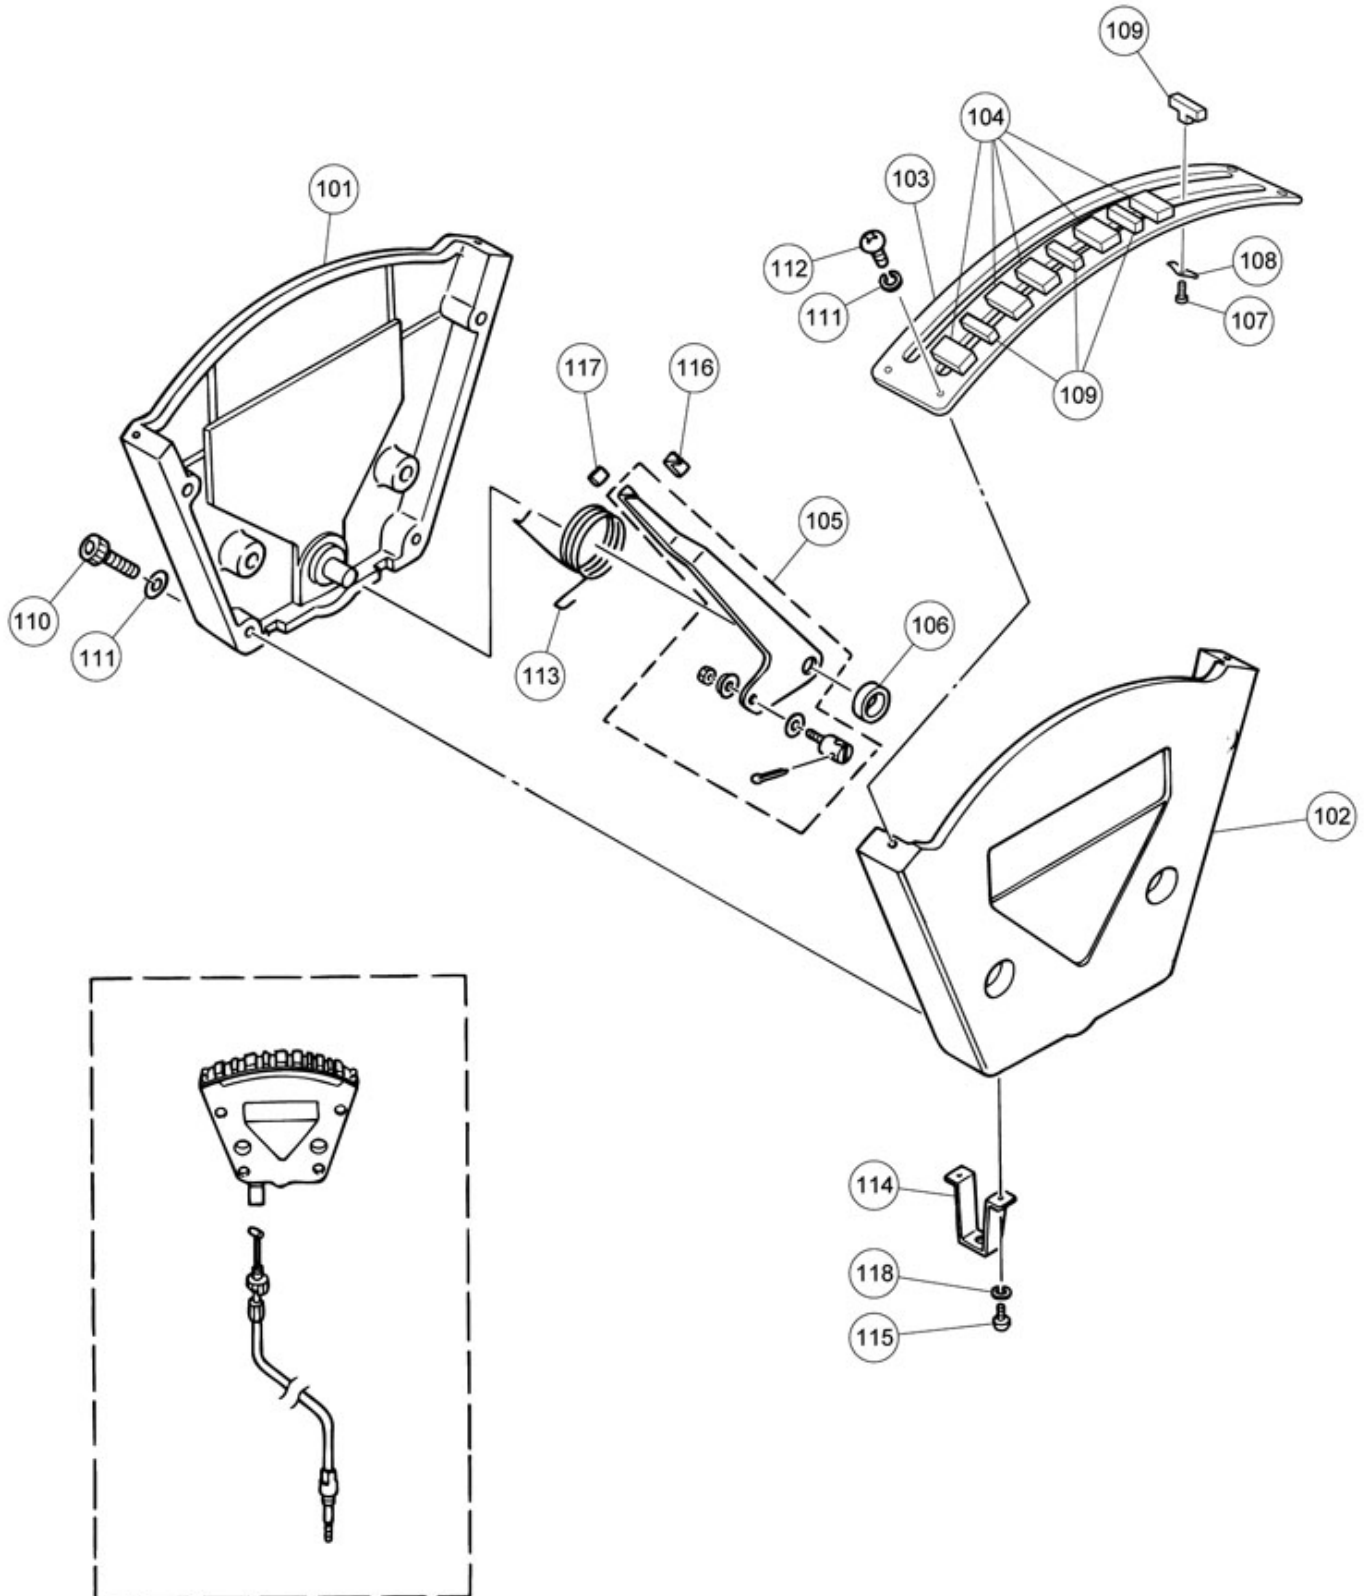

Model Name : TP-3132E

Model Name : TP-3132E

Model Name : TP-3132E

- | | | | | |
|-----|-------|----------|-------|----------|
| 104 | 104-1 | Letter C | 104-5 | Letter G |
| | 104-2 | Letter D | 104-6 | Letter A |
| | 104-3 | Letter E | 104-7 | Letter B |
| | 104-4 | Letter F | | |

Model Name : TP-3132E

Ref No.	Parts No.(ChangeNo.)	English Name	Minimum Delivery	Accept order or not
1	WH397700	Hoop Assy TP3132	1 PC	
10	WH401300	Base TP3132E	1 PC	
101	WH674700	Tuning Indicator Frame(R) TP31xx	1 PC	
102	WH674800	Tuning Indicator Frame(L) TP31xx	1 PC	
103	WH891600	Tuning Gauge Rail TP31xx	1 PC	
104-1	WH891700	Letter C TP31xx	1 PC	
104-2	WH891800	Letter D TP31xx	1 PC	
104-3	WH891900	Letter E TP31xx	1 PC	
104-4	WH892000	Letter F TP31xx	1 PC	
104-5	WH892100	Letter G TP31xx	1 PC	
104-6	WH892200	Letter A TP31xx	1 PC	
104-7	WH892300	Letter B TP31xx	1 PC	
105	WH892400	Pointer Arm Ass'y TP31XX	1 PC	
106	WH893100	Spacer TP31XX	1 PC	
107	WH894700	Screw M3x5 TP31xx	1 PC	
108	WH894900	Holding Spring TP31xx	1 PC	
109	WH895000	Letter TP31XX	1 PC	
11	WH401500	Pedal Leg 23(L) TP3129,TP3132	1 PC	
110	WH895100	Allen Head BoltM4x20 TP31xx	1 PC	
111	WH895200	Flat Spring Washer 4	1 PC	
112	WH895300	Truss Head Screw M4x10 TP31xx	1 PC	
113	WH895400	Pointer Spring TP31xx	1 PC	
114	WH895500	Pointer Adjusting Base TP31xx	1 PC	
115	WH895800	Round Head Screw M3x7 TP31xx	1 PC	
116	WH895600	Cushion 1 TP31xx	1 PC	
117	WH895700	Cushion 2 TP31xx	1 PC	
118	WH895900	Spring Washer3-2 TP31xx	1 PC	
12	WH401700	Pedal Leg 23(R) TP3129,TP3132	1 PC	
13	WH401800	Pedal TP31XX	1 PC	
14	WH401900	Pedal Rods TP31XX	1 PC	
15	WH402000	Adjuster Plate TP31xx	1 PC	
16	WH402100	Adjuster Nut TP31xx	1 PC	
17	WH896600	Adjuster TP3123	1 PC	
18	WH402200	Ring TP31XX	1 PC	
19	WH402300	Spacer TP31XX	1 PC	
2	WH400800	Lug Assy TP31XX	1 PC	
20	WH402400	Washer TP31xx	1 PC	
21	WH402800	Linkage Plate Assy TP3132E	1 PC	
22	WH402900	Main Lever Assy TP31XX	1 PC	
23	WH403000	Lever TP31XX	1 PC	