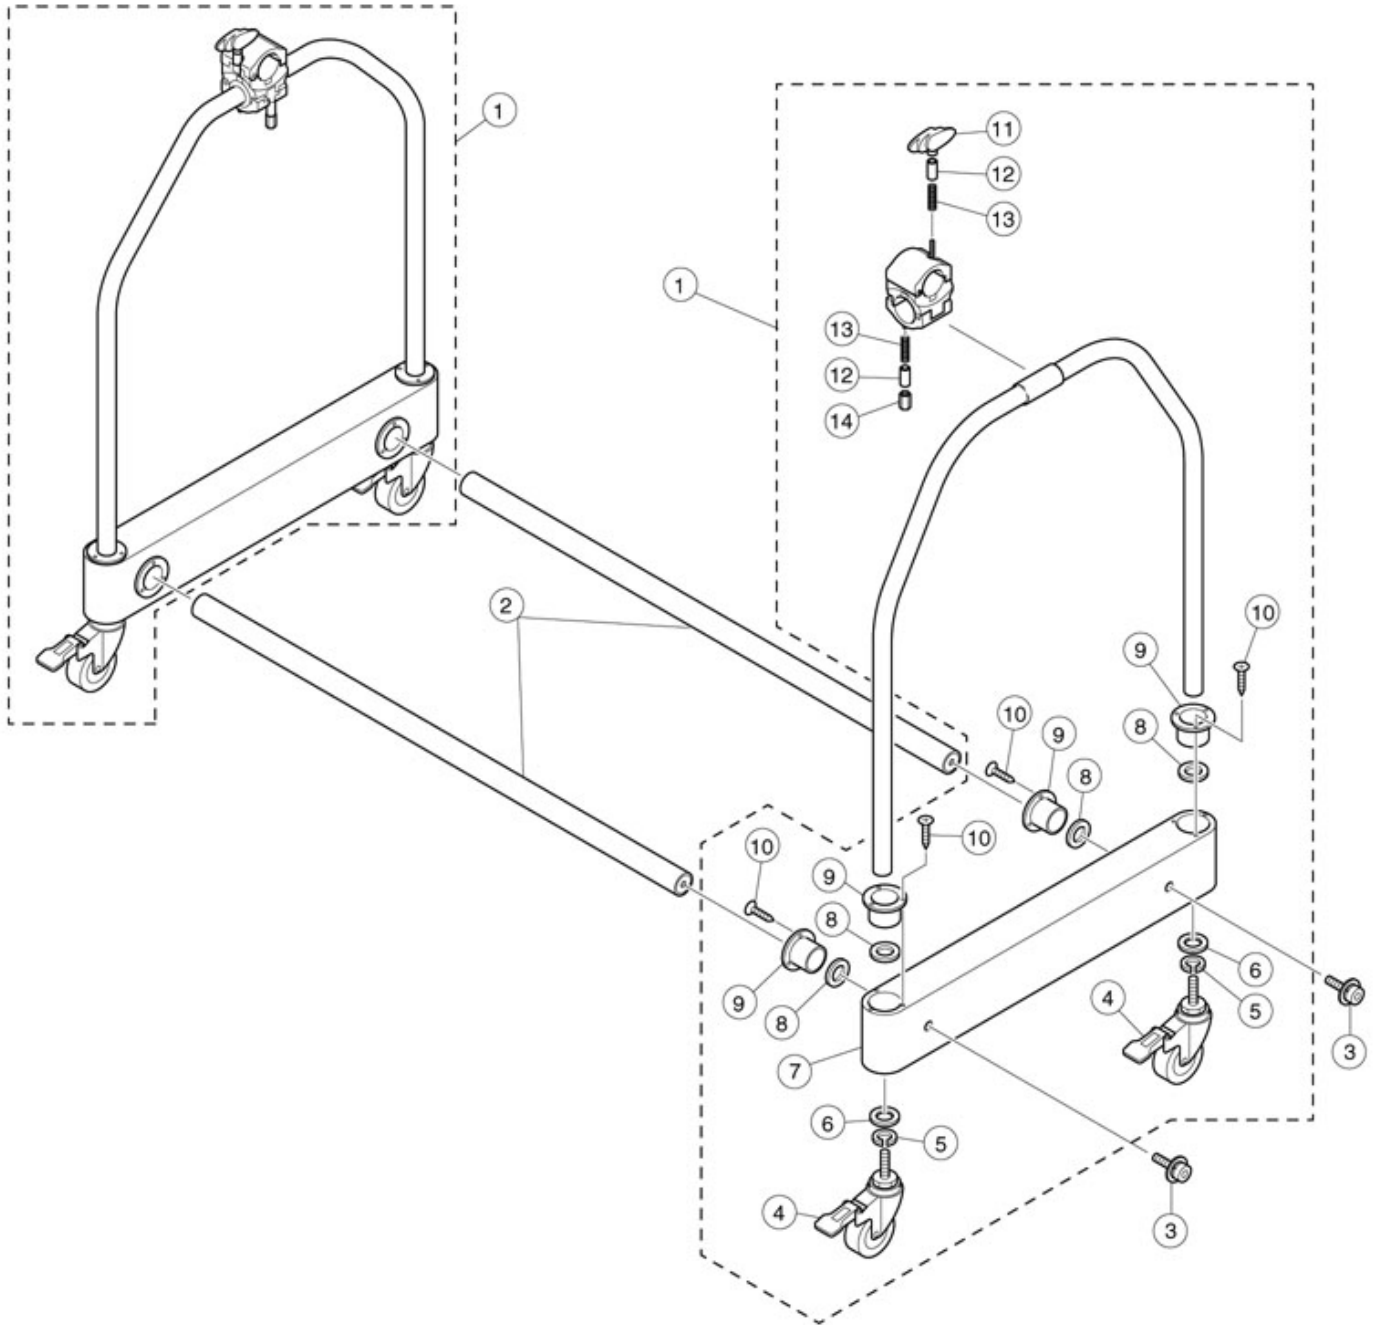

Model Name : BS-9036

Concert Bass Drum Stand