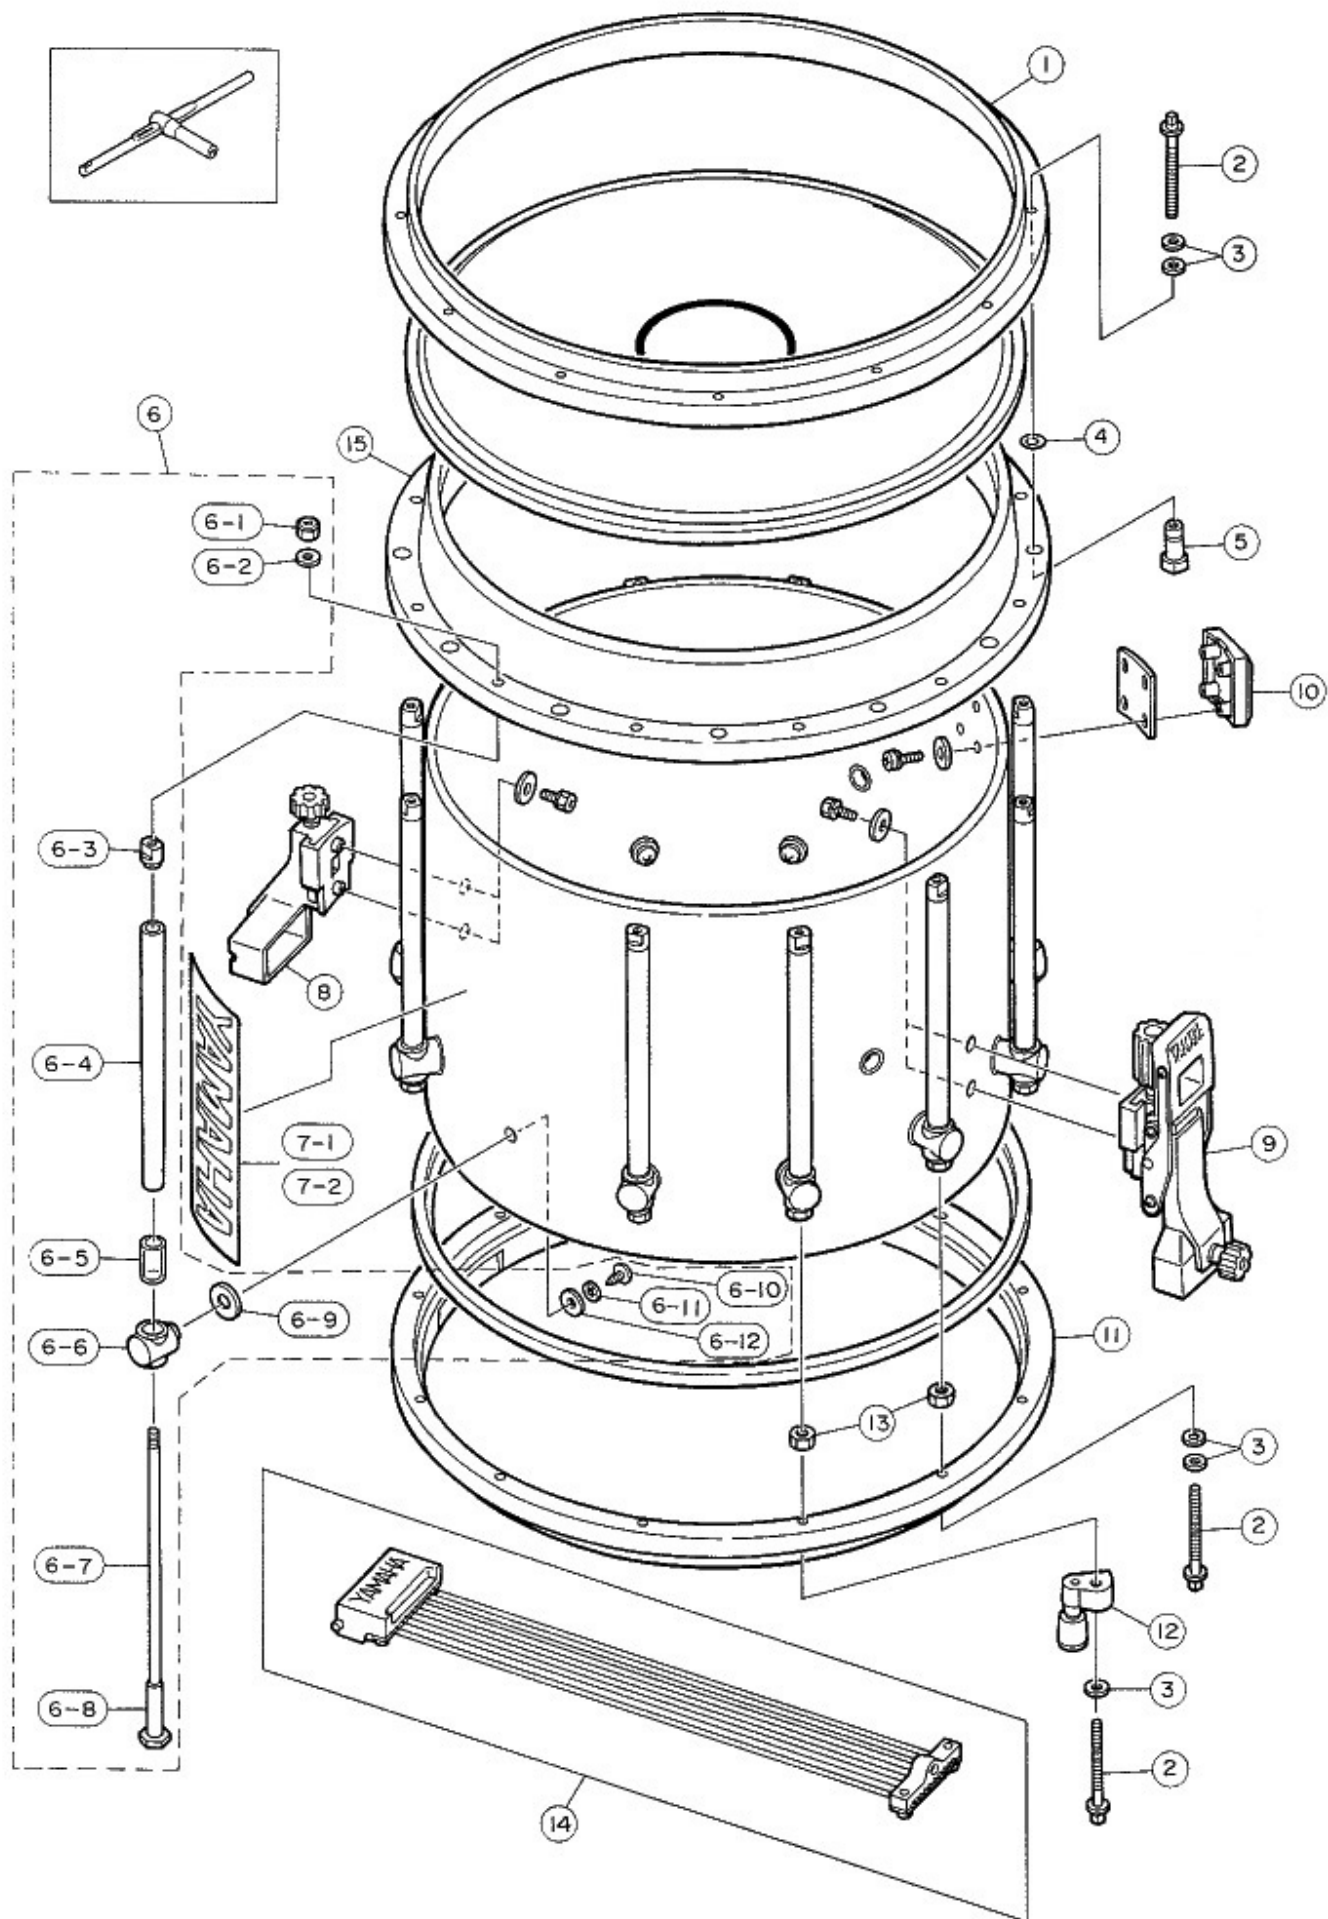

Model Name : MSS-9214

Model Name : MSS-9214

Model Name : MSS-9214

Model Name : MSS-9214

Model Name : MSS-9214

Model Name : MSS-9214

Model Name : MSS-9214

Ref No.	Parts No.(ChangeNo.)	English Name	Minimum Delivery	Accept order or not
1	U0062100	HT HOOP(3)14X12H MS9114	1 PC	
1-1	U0035520	HEXAGN BOLT SPRING WASHER M5X16 ZY BD	1 PC	
1-2	U0033200	LUG NUT M6 MS9014	1 PC	ORDER STOP
10	U0140040	MOUNTING CLIP (4) ASS'Y	1 PC	
10-1	U0142020	MOUNTING CLIP	1 PC	
10-2	U0148030	FLAT RUBBER SPACER (15",16")	1 PC	
10-3	U0123301	METAL WASHER	1 PC	
10-4	U0125320	MOUNTING SCREW/WASHER (M5X15N)	1 PC	
11	U0062110	HT HOOP(3)14X12HS MS9114	1 PC	
12	U0140301	GUARD LEG ATTACHMENT ASS'Y MS814	1 PC	
13	U0555666	HEXAGONAL NUT M6 PLSUTITUC	1 PC	
14	U0241100	SNARE SN (M-5) ASS'Y MS-8014	1 PC	
15	U0142110	SUSPENSION RING MS9114	1 PC	
2	U0043420	TENSION ROD (M6)L-54 MS9114	1 PC	
2-1	U0242120	SNARE PLATE(M-5) MS814D	1 PC	
2-2	EA240066	PAN HEAD SCREW 4X6	1 PACK(6PC/PACK)	
2-3	U0249160	INDIVIDUAL FIBRE-TECH(M-5) MS814D	1 PC	
2-4	U0126160	SNARE ADJUSTING SCREW MS714U	1 PC	
3	U0045070	METAL WASHER M6 MS9014	1 PC	
4	U0038060	RUBBER O RING	1 PC	
5	U0143310	SUSPENSION NUT (M6)Y MS9114	1 PC	
6	U0147750	LONG TUBE(Y)ASSY MS9114	1 PC	
6-1	U0555580	NYLON NUT M6 MS9214	1 PC	
6-10	U0126780	TRUSS HEAD SCREW 5X14ZY MS9114	10 PC	
6-11	EV410056	TOOTHED LOCK WASHER A 5.0MM	1 PACK(6PC/PACK)	
6-12	U0123300	METAL WASHER SNARE STRAINER	1 PC	
6-2	EV201066	PLAIN WASHER 6.0MM	1 PACK(6PC/PACK)	
6-3	U0147730	LONG TUBE WASHER(Y) MS-9114U	1 PC	
6-4	WU970500	LONG TUBE Y DEP9	ST	
6-5	U0147720	SOUND POST TUBE MS-9114U	1 PC	
6-6	U0147710	SOUND POST MS-9114U	1 PC	
6-7	WU970700	LONG TUBE ROD Y DEP9	ST	
6-8	U0143340	LONG TUBE NUT (Y) MS-9114U	1 PC	
6-9	U0147740	SOUND POPST PLATE MS-9114U	1 PC	
7-1	W8027600	STICKER M-2 WHITE	ST	
7-2	U0138121	YAMAHA LOGO STICKER(M-2) MQ	1 PC	
8	U0201180	STRAINER(M-5)R ASS'Y MS814D	1 PC.	
8-1	U0202370	KNOB (M-5) R STRAINER SA(M-5)	1 PC	
8-2	U0535790	ALLEN HEAD SET SCREW M4X 6	1 PC	
8-3	U0202300	MOUNTING PLATE (M-5) RELEASE SIDE	1 PC	