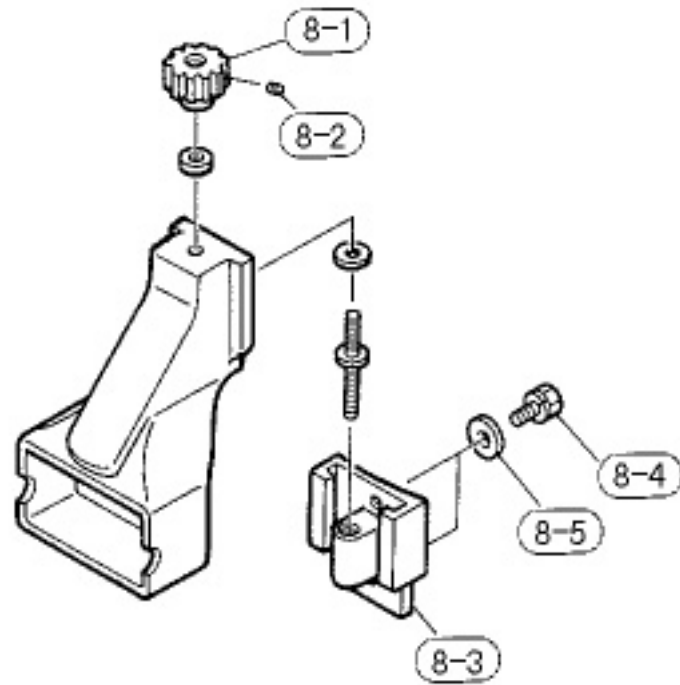

Model Name : MSS-9214

Model Name : MSS-9214

Model Name : MSS-9214

Model Name : MSS-9214

Model Name : MSS-9214

Model Name : MSS-9214

Model Name : MSS-9214

Ref No.	Parts No.(ChangeNo.)	English Name	Minimum Delivery	Accept order or not
1	U0062100	HT HOOP(3)14X12H MS9114	1 PC	
1-1	U0035520	HEXAGN BOLT SPRING WASHER M5X16 ZY BD	1 PC	
1-2	U0033200	LUG NUT M6 MS9014	1 PC	ORDER STOP
10	U0140040	MOUNTING CLIP (4) ASS'Y	1 PC	
10-1	U0142020	MOUNTING CLIP	1 PC	
10-2	U0148030	FLAT RUBBER SPACER (15",16")	1 PC	
10-3	U0123301	METAL WASHER	1 PC	
10-4	U0125320	MOUNTING SCREW/WASHER (M5X15N)	1 PC	
11	U0062110	HT HOOP(3)14X12HS MS9114	1 PC	
12	U0140301	GUARD LEG ATTACHMENT ASS'Y MS814	1 PC	
13	U0555666	HEXAGONAL NUT M6 PLSUTITUC	1 PC	
14	U0241100	SNARE SN (M-5) ASS'Y MS-8014	1 PC	
15	U0142110	SUSPENSION RING MS9114	1 PC	
2	U0043420	TENSION ROD (M6)L-54 MS9114	1 PC	
2-1	U0242120	SNARE PLATE(M-5) MS814D	1 PC	
2-2	EA240066	PAN HEAD SCREW 4X6	1 PACK(6PC/PACK)	
2-3	U0249160	INDIVIDUAL FIBRE-TECH(M-5) MS814D	1 PC	
2-4	U0126160	SNARE ADJUSTING SCREW MS714U	1 PC	
3	U0045070	METAL WASHER M6 MS9014	1 PC	
4	U0038060	RUBBER O RING	1 PC	
5	U0143310	SUSPENSION NUT (M6)Y MS9114	1 PC	
6	U0147750	LONG TUBE(Y)ASSY MS9114	1 PC	
6-1	U0555580	NYLON NUT M6 MS9214	1 PC	
6-10	U0126780	TRUSS HEAD SCREW 5X14ZY MS9114	10 PC	
6-11	EV410056	TOOTHED LOCK WASHER A 5.0MM	1 PACK(6PC/PACK)	
6-12	U0123300	METAL WASHER SNARE STRAINER	1 PC	
6-2	EV201066	PLAIN WASHER 6.0MM	1 PACK(6PC/PACK)	
6-3	U0147730	LONG TUBE WASHER(Y) MS-9114U	1 PC	
6-4	WU970500	LONG TUBE Y DEP9	ST	
6-5	U0147720	SOUND POST TUBE MS-9114U	1 PC	
6-6	U0147710	SOUND POST MS-9114U	1 PC	
6-7	WU970700	LONG TUBE ROD Y DEP9	ST	
6-8	U0143340	LONG TUBE NUT (Y) MS-9114U	1 PC	
6-9	U0147740	SOUND POPST PLATE MS-9114U	1 PC	
7-1	W8027600	STICKER M-2 WHITE	ST	
7-2	U0138121	YAMAHA LOGO STICKER(M-2) MQ	1 PC	
8	U0201180	STRAINER(M-5)R ASS'Y MS814D	1 PC.	
8-1	U0202370	KNOB (M-5) R STRAINER SA(M-5)	1 PC	
8-2	U0535790	ALLEN HEAD SET SCREW M4X 6	1 PC	
8-3	U0202300	MOUNTING PLATE (M-5) RELEASE SIDE	1 PC	