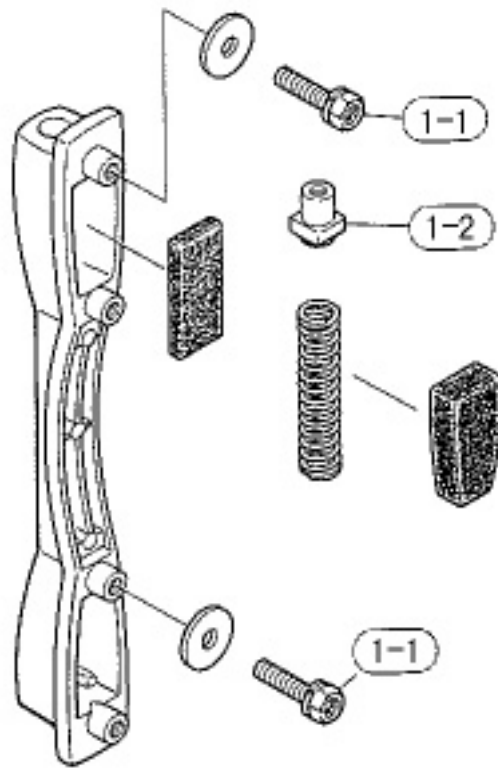

Model Name : MSS-9214

Model Name : MSS-9214

Model Name : MSS-9214

Model Name : MSS-9214

Model Name : MSS-9214

Model Name : MSS-9214

Model Name : MSS-9214

Ref No.	Parts No.(ChangeNo.)	English Name	Minimum Delivery	Accept order or not
1	U0062100	HT HOOP(3)14X12H MS9114	1 PC	
1-1	U0035520	HEXAGN BOLT SPRING WASHER M5X16 ZY BD	1 PC	
1-2	U0033200	LUG NUT M6 MS9014	1 PC	ORDER STOP
10	U0140040	MOUNTING CLIP (4) ASS'Y	1 PC	
10-1	U0142020	MOUNTING CLIP	1 PC	
10-2	U0148030	FLAT RUBBER SPACER (15",16")	1 PC	
10-3	U0123301	METAL WASHER	1 PC	
10-4	U0125320	MOUNTING SCREW/WASHER (M5X15N)	1 PC	
11	U0062110	HT HOOP(3)14X12HS MS9114	1 PC	
12	U0140301	GUARD LEG ATTACHMENT ASS'Y MS814	1 PC	
13	U0555666	HEXAGONAL NUT M6 PLSUTITUC	1 PC	
14	U0241100	SNARE SN (M-5) ASS'Y MS-8014	1 PC	
15	U0142110	SUSPENSION RING MS9114	1 PC	
2	U0043420	TENSION ROD (M6)L-54 MS9114	1 PC	
2-1	U0242120	SNARE PLATE(M-5) MS814D	1 PC	
2-2	EA240066	PAN HEAD SCREW 4X6	1 PACK(6PC/PACK)	
2-3	U0249160	INDIVIDUAL FIBRE-TECH(M-5) MS814D	1 PC	
2-4	U0126160	SNARE ADJUSTING SCREW MS714U	1 PC	
3	U0045070	METAL WASHER M6 MS9014	1 PC	
4	U0038060	RUBBER O RING	1 PC	
5	U0143310	SUSPENSION NUT (M6)Y MS9114	1 PC	
6	U0147750	LONG TUBE(Y)ASSY MS9114	1 PC	
6-1	U0555580	NYLON NUT M6 MS9214	1 PC	
6-10	U0126780	TRUSS HEAD SCREW 5X14ZY MS9114	10 PC	
6-11	EV410056	TOOTHED LOCK WASHER A 5.0MM	1 PACK(6PC/PACK)	
6-12	U0123300	METAL WASHER SNARE STRAINER	1 PC	
6-2	EV201066	PLAIN WASHER 6.0MM	1 PACK(6PC/PACK)	
6-3	U0147730	LONG TUBE WASHER(Y) MS-9114U	1 PC	
6-4	WU970500	LONG TUBE Y DEP9	ST	
6-5	U0147720	SOUND POST TUBE MS-9114U	1 PC	
6-6	U0147710	SOUND POST MS-9114U	1 PC	
6-7	WU970700	LONG TUBE ROD Y DEP9	ST	
6-8	U0143340	LONG TUBE NUT (Y) MS-9114U	1 PC	
6-9	U0147740	SOUND POPST PLATE MS-9114U	1 PC	
7-1	W8027600	STICKER M-2 WHITE	ST	
7-2	U0138121	YAMAHA LOGO STICKER(M-2) MQ	1 PC	
8	U0201180	STRAINER(M-5)R ASS'Y MS814D	1 PC.	
8-1	U0202370	KNOB (M-5) R STRAINER SA(M-5)	1 PC	
8-2	U0535790	ALLEN HEAD SET SCREW M4X 6	1 PC	
8-3	U0202300	MOUNTING PLATE (M-5) RELEASE SIDE	1 PC	