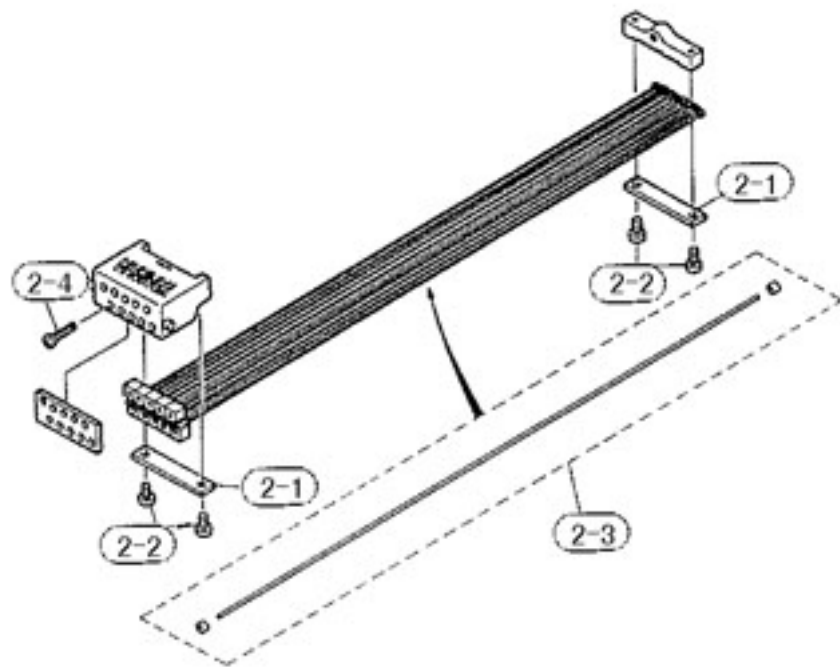

Model Name : MSS-9214

Model Name : MSS-9214

Model Name : MSS-9214

Model Name : MSS-9214

Model Name : MSS-9214

Model Name : MSS-9214

Model Name : MSS-9214

Ref No.	Parts No.(ChangeNo.)	English Name	Minimum Delivery	Accept order or not
1	U0062100	HT HOOP(3)14X12H MS9114	1 PC	
1-1	U0035520	HEXAGN BOLT SPRING WASHER M5X16 ZY BD	1 PC	
1-2	U0033200	LUG NUT M6 MS9014	1 PC	ORDER STOP
10	U0140040	MOUNTING CLIP (4) ASS'Y	1 PC	
10-1	U0142020	MOUNTING CLIP	1 PC	
10-2	U0148030	FLAT RUBBER SPACER (15",16")	1 PC	
10-3	U0123301	METAL WASHER	1 PC	
10-4	U0125320	MOUNTING SCREW/WASHER (M5X15N)	1 PC	
11	U0062110	HT HOOP(3)14X12HS MS9114	1 PC	
12	U0140301	GUARD LEG ATTACHMENT ASS'Y MS814	1 PC	
13	U0555666	HEXAGONAL NUT M6 PLSUTITUC	1 PC	
14	U0241100	SNARE SN (M-5) ASS'Y MS-8014	1 PC	
15	U0142110	SUSPENSION RING MS9114	1 PC	
2	U0043420	TENSION ROD (M6)L-54 MS9114	1 PC	
2-1	U0242120	SNARE PLATE(M-5) MS814D	1 PC	
2-2	EA240066	PAN HEAD SCREW 4X6	1 PACK(6PC/PACK)	
2-3	U0249160	INDIVIDUAL FIBRE-TECH(M-5) MS814D	1 PC	
2-4	U0126160	SNARE ADJUSTING SCREW MS714U	1 PC	
3	U0045070	METAL WASHER M6 MS9014	1 PC	
4	U0038060	RUBBER O RING	1 PC	
5	U0143310	SUSPENSION NUT (M6)Y MS9114	1 PC	
6	U0147750	LONG TUBE(Y)ASSY MS9114	1 PC	
6-1	U0555580	NYLON NUT M6 MS9214	1 PC	
6-10	U0126780	TRUSS HEAD SCREW 5X14ZY MS9114	10 PC	
6-11	EV410056	TOOTHED LOCK WASHER A 5.0MM	1 PACK(6PC/PACK)	
6-12	U0123300	METAL WASHER SNARE STRAINER	1 PC	
6-2	EV201066	PLAIN WASHER 6.0MM	1 PACK(6PC/PACK)	
6-3	U0147730	LONG TUBE WASHER(Y) MS-9114U	1 PC	
6-4	WU970500	LONG TUBE Y DEP9	ST	
6-5	U0147720	SOUND POST TUBE MS-9114U	1 PC	
6-6	U0147710	SOUND POST MS-9114U	1 PC	
6-7	WU970700	LONG TUBE ROD Y DEP9	ST	
6-8	U0143340	LONG TUBE NUT (Y) MS-9114U	1 PC	
6-9	U0147740	SOUND POPST PLATE MS-9114U	1 PC	
7-1	W8027600	STICKER M-2 WHITE	ST	
7-2	U0138121	YAMAHA LOGO STICKER(M-2) MQ	1 PC	
8	U0201180	STRAINER(M-5)R ASS'Y MS814D	1 PC.	
8-1	U0202370	KNOB (M-5) R STRAINER SA(M-5)	1 PC	
8-2	U0535790	ALLEN HEAD SET SCREW M4X 6	1 PC	
8-3	U0202300	MOUNTING PLATE (M-5) RELEASE SIDE	1 PC	