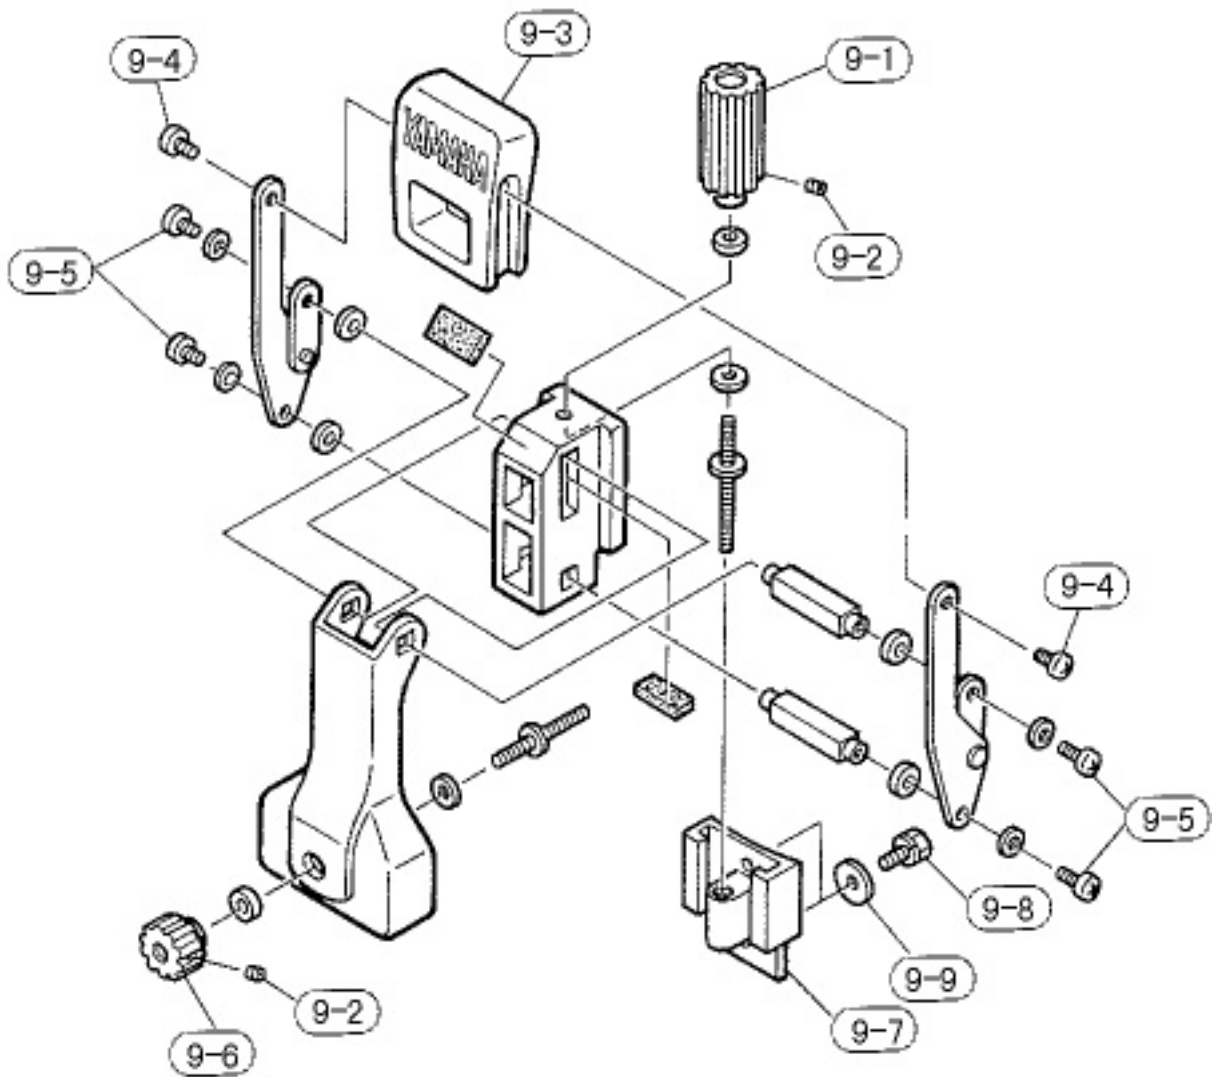

Model Name : MSS-9214

Model Name : MSS-9214

Model Name : MSS-9214

Model Name : MSS-9214

Model Name : MSS-9214

Model Name : MSS-9214

Model Name : MSS-9214

Ref No.	Parts No.(ChangeNo.)	English Name	Minimum Delivery	Accept order or not
1	U0062100	HT HOOP(3)14X12H MS9114	1 PC	
1-1	U0035520	HEXAGN BOLT SPRING WASHER M5X16 ZY BD	1 PC	
1-2	U0033200	LUG NUT M6 MS9014	1 PC	ORDER STOP
10	U0140040	MOUNTING CLIP (4) ASS'Y	1 PC	
10-1	U0142020	MOUNTING CLIP	1 PC	
10-2	U0148030	FLAT RUBBER SPACER (15",16")	1 PC	
10-3	U0123301	METAL WASHER	1 PC	
10-4	U0125320	MOUNTING SCREW/WASHER (M5X15N)	1 PC	
11	U0062110	HT HOOP(3)14X12HS MS9114	1 PC	
12	U0140301	GUARD LEG ATTACHMENT ASS'Y MS814	1 PC	
13	U0555666	HEXAGONAL NUT M6 PLSUTITUC	1 PC	
14	U0241100	SNARE SN (M-5) ASS'Y MS-8014	1 PC	
15	U0142110	SUSPENSION RING MS9114	1 PC	
2	U0043420	TENSION ROD (M6)L-54 MS9114	1 PC	
2-1	U0242120	SNARE PLATE(M-5) MS814D	1 PC	
2-2	EA240066	PAN HEAD SCREW 4X6	1 PACK(6PC/PACK)	
2-3	U0249160	INDIVIDUAL FIBRE-TECH(M-5) MS814D	1 PC	
2-4	U0126160	SNARE ADJUSTING SCREW MS714U	1 PC	
3	U0045070	METAL WASHER M6 MS9014	1 PC	
4	U0038060	RUBBER O RING	1 PC	
5	U0143310	SUSPENSION NUT (M6)Y MS9114	1 PC	
6	U0147750	LONG TUBE(Y)ASSY MS9114	1 PC	
6-1	U0555580	NYLON NUT M6 MS9214	1 PC	
6-10	U0126780	TRUSS HEAD SCREW 5X14ZY MS9114	10 PC	
6-11	EV410056	TOOTHED LOCK WASHER A 5.0MM	1 PACK(6PC/PACK)	
6-12	U0123300	METAL WASHER SNARE STRAINER	1 PC	
6-2	EV201066	PLAIN WASHER 6.0MM	1 PACK(6PC/PACK)	
6-3	U0147730	LONG TUBE WASHER(Y) MS-9114U	1 PC	
6-4	WU970500	LONG TUBE Y DEP9	ST	
6-5	U0147720	SOUND POST TUBE MS-9114U	1 PC	
6-6	U0147710	SOUND POST MS-9114U	1 PC	
6-7	WU970700	LONG TUBE ROD Y DEP9	ST	
6-8	U0143340	LONG TUBE NUT (Y) MS-9114U	1 PC	
6-9	U0147740	SOUND POPST PLATE MS-9114U	1 PC	
7-1	W8027600	STICKER M-2 WHITE	ST	
7-2	U0138121	YAMAHA LOGO STICKER(M-2) MQ	1 PC	
8	U0201180	STRAINER(M-5)R ASS'Y MS814D	1 PC.	
8-1	U0202370	KNOB (M-5) R STRAINER SA(M-5)	1 PC	
8-2	U0535790	ALLEN HEAD SET SCREW M4X 6	1 PC	
8-3	U0202300	MOUNTING PLATE (M-5) RELEASE SIDE	1 PC	