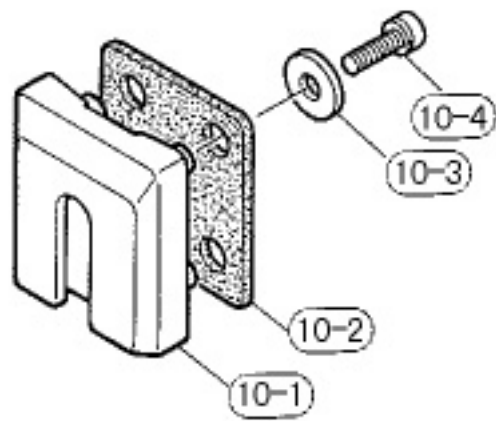

Model Name : MSS-9214

Model Name : MSS-9214

Model Name : MSS-9214

Model Name : MSS-9214

Model Name : MSS-9214

Model Name : MSS-9214

Model Name : MSS-9214

Ref No.	Parts No.(ChangeNo.)	English Name	Minimum Delivery	Accept order or not
1	U0062100	HT HOOP(3)14X12H MS9114	1 PC	
1-1	U0035520	HEXAGN BOLT SPRING WASHER M5X16 ZY BD	1 PC	
1-2	U0033200	LUG NUT M6 MS9014	1 PC	ORDER STOP
10	U0140040	MOUNTING CLIP (4) ASS'Y	1 PC	
10-1	U0142020	MOUNTING CLIP	1 PC	
10-2	U0148030	FLAT RUBBER SPACER (15",16")	1 PC	
10-3	U0123301	METAL WASHER	1 PC	
10-4	U0125320	MOUNTING SCREW/WASHER (M5X15N)	1 PC	
11	U0062110	HT HOOP(3)14X12HS MS9114	1 PC	
12	U0140301	GUARD LEG ATTACHMENT ASS'Y MS814	1 PC	
13	U0555666	HEXAGONAL NUT M6 PLSUTITUC	1 PC	
14	U0241100	SNARE SN (M-5) ASS'Y MS-8014	1 PC	
15	U0142110	SUSPENSION RING MS9114	1 PC	
2	U0043420	TENSION ROD (M6)L-54 MS9114	1 PC	
2-1	U0242120	SNARE PLATE(M-5) MS814D	1 PC	
2-2	EA240066	PAN HEAD SCREW 4X6	1 PACK(6PC/PACK)	
2-3	U0249160	INDIVIDUAL FIBRE-TECH(M-5) MS814D	1 PC	
2-4	U0126160	SNARE ADJUSTING SCREW MS714U	1 PC	
3	U0045070	METAL WASHER M6 MS9014	1 PC	
4	U0038060	RUBBER O RING	1 PC	
5	U0143310	SUSPENSION NUT (M6)Y MS9114	1 PC	
6	U0147750	LONG TUBE(Y)ASSY MS9114	1 PC	
6-1	U0555580	NYLON NUT M6 MS9214	1 PC	
6-10	U0126780	TRUSS HEAD SCREW 5X14ZY MS9114	10 PC	
6-11	EV410056	TOOTHED LOCK WASHER A 5.0MM	1 PACK(6PC/PACK)	
6-12	U0123300	METAL WASHER SNARE STRAINER	1 PC	
6-2	EV201066	PLAIN WASHER 6.0MM	1 PACK(6PC/PACK)	
6-3	U0147730	LONG TUBE WASHER(Y) MS-9114U	1 PC	
6-4	WU970500	LONG TUBE Y DEP9	ST	
6-5	U0147720	SOUND POST TUBE MS-9114U	1 PC	
6-6	U0147710	SOUND POST MS-9114U	1 PC	
6-7	WU970700	LONG TUBE ROD Y DEP9	ST	
6-8	U0143340	LONG TUBE NUT (Y) MS-9114U	1 PC	
6-9	U0147740	SOUND POPST PLATE MS-9114U	1 PC	
7-1	W8027600	STICKER M-2 WHITE	ST	
7-2	U0138121	YAMAHA LOGO STICKER(M-2) MQ	1 PC	
8	U0201180	STRAINER(M-5)R ASS'Y MS814D	1 PC.	
8-1	U0202370	KNOB (M-5) R STRAINER SA(M-5)	1 PC	
8-2	U0535790	ALLEN HEAD SET SCREW M4X 6	1 PC	
8-3	U0202300	MOUNTING PLATE (M-5) RELEASE SIDE	1 PC	