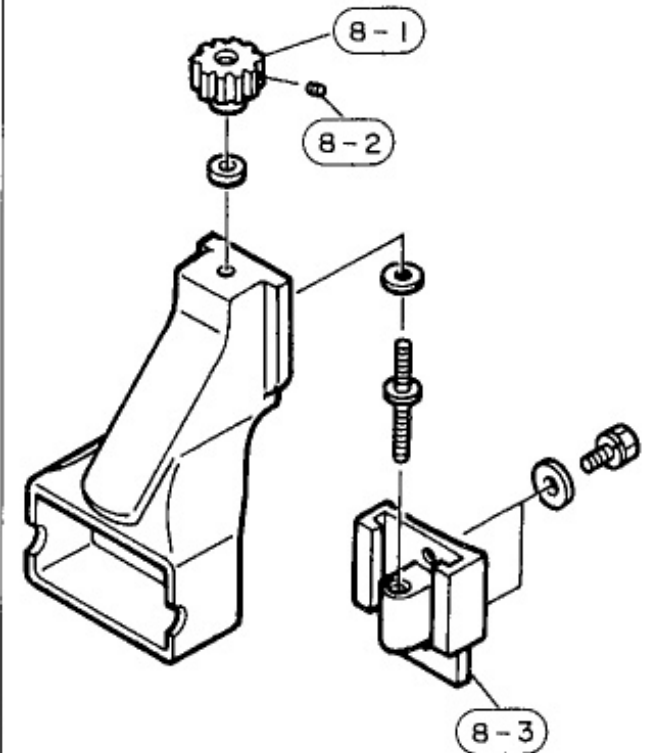

Model Name : MTS-9213

⑨ Strainer SA- (E) N L Ass'y

⑧ Strainer SA- (M) R L Ass'y

⑩ Slide Attachment Ass'y

⑭ Snare SN- (M-5) Ass'y / Snare SN-M-5 (13") Ass'y

Model Name : MTS-9213

Ref No.	Parts No.(ChangeNo.)	English Name	Minimum Delivery	Accept order or not
1	U0062130	HT HOOP 13X10H MS9213	1 PC	
10	U0140040	MOUNTING CLIP (4) ASS'Y	1 PC	
10-1	U0142020	MOUNTING CLIP	1 PC	
10-2	U0148030	FLAT RUBBER SPACER (15",16")	1 PC	
10-3	U0123301	METAL WASHER	1 PC	
10-4	U0125320	MOUNTING SCREW/WASHER (M5X15N)	1 PC	
11	U0062140	HT HOOP 13X10HS MS9213	1 PC	
12	U0140301	GUARD LEG ATTACHMENT ASS'Y MS814	1 PC	
12-1	U0147070	RUBBER BUMPER B (PLASTIC) MS814	1 PC	
13	U0555560	HEXAGONAL NUT M6 MS9214	1 PC	
14	U0241160	SNARE SN (M-5) ASS'Y MS-9213	1 PC	
14-1	U0242120	SNARE PLATE(M-5) MS814D	1 PC	
14-2	U0240066	PAN HEAD SCREW 4X6 ==>EA240066	1 PC	
14-3	U0249160	INDIVIDUAL FIBRE-TECH(M-5) MS814D	1 PC	
14-4	U0126160	SNARE ADJUSTING SCREW MS714U	1 PC	
15	U0142121	Suspension Ring 13inch MTS9213	PC	ORDER STOP
16	U1127060	HEXAGONAL SOCKET CAP SCREWM5X18MTS,6pcs	1 PC	
17	U1525030	SPRING WASHER M5 MTS-9214,9213",6pcs	1 PC	
18	U1525570	METAL WASHER M5 MTS-9214,9213"6pcs	1 PC	
19	U1204721	MTS KNOB MTS-9214/9213	1 PC	
2	U0043420	TENSION ROD (M6)L-54 MS9114	1 PC	
20	U1201270	MTS SNARE 13 ASSY MTS-9213	1 PC	
3	U0045070	METAL WASHER M6 MS9014	1 PC	
4	U0038060	RUBBER O RING	1 PC	
5	U0143310	SUSPENSION NUT (M6)Y MS9114	1 PC	
6	U0147755	LONG TUBE(Y)ASSY MS-9214	1 PC	
6-1	U0555580	NYLON NUT M6 MS9214	1 PC	
6-10	U0126780	TRUSS HEAD SCREW 5X14ZY MS9114	10 PC	
6-11	EV410056	TOOTHED LOCK WASHER A 5.0MM	1 PACK(6PC/PACK)	
6-12	U0123300	METAL WASHER SNARE STRAINER	1 PC	
6-2	EV201066	PLAIN WASHER 6.0MM	1 PACK(6PC/PACK)	
6-3	U0147730	LONG TUBE WASHER(Y) MS-9114U	1 PC	
6-4	U0143350	LONG TUBE(Y)13"ASS'Y MS9213	1 PC	
6-5	U0147720	SOUND POST TUBE MS-9114U	1 PC	
6-6	U0147710	SOUND POST MS-9114U	1 PC	
6-7	U0143360	LONG TUBE ROD (Y)13INCH MS-9213	1 PC	
6-8	U0143340	LONG TUBE NUT (Y) MS-9114U	1 PC	
6-9	U0147740	SOUND POPST PLATE MS-9114U	1 PC	
8	U0201180	STRAINER(M-5)R ASS'Y MS814D	1 PC.	
8-1	U0202370	KNOB (M-5) R STRAINER SA(M-5)	1 PC	