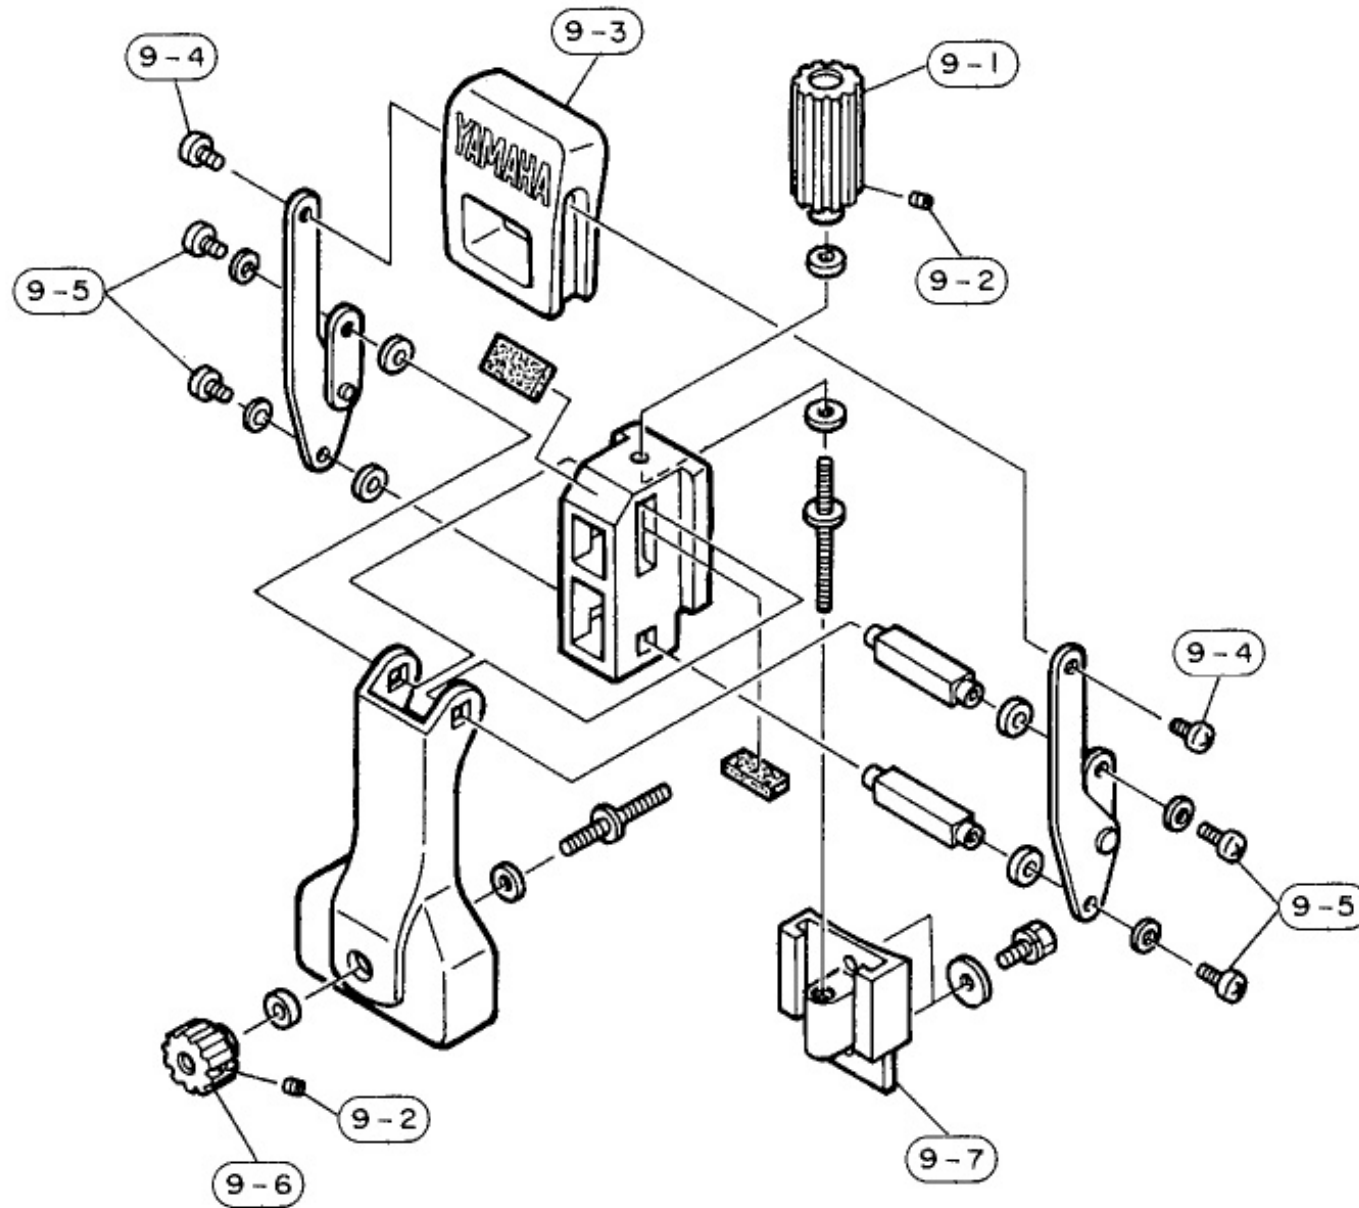

Model Name : MTS-9213

⑨ Strainer SA- (E) N L Ass'y

⑧ Strainer SA- (M) R L Ass'y

⑩ Slide Attachment Ass'y

⑭ Snare SN- (M-5) Ass'y / Snare SN-M-5 (13") Ass'y

Model Name : MTS-9213

Ref No.	Parts No.(ChangeNo.)	English Name	Minimum Delivery	Accept order or not
1	U0062130	HT HOOP 13X10H MS9213	1 PC	
10	U0140040	MOUNTING CLIP (4) ASS'Y	1 PC	
10-1	U0142020	MOUNTING CLIP	1 PC	
10-2	U0148030	FLAT RUBBER SPACER (15",16")	1 PC	
10-3	U0123301	METAL WASHER	1 PC	
10-4	U0125320	MOUNTING SCREW/WASHER (M5X15N)	1 PC	
11	U0062140	HT HOOP 13X10HS MS9213	1 PC	
12	U0140301	GUARD LEG ATTACHMENT ASS'Y MS814	1 PC	
12-1	U0147070	RUBBER BUMPER B (PLASTIC) MS814	1 PC	
13	U0555560	HEXAGONAL NUT M6 MS9214	1 PC	
14	U0241160	SNARE SN (M-5) ASS'Y MS-9213	1 PC	
14-1	U0242120	SNARE PLATE(M-5) MS814D	1 PC	
14-2	U0240066	PAN HEAD SCREW 4X6 ==>EA240066	1 PC	
14-3	U0249160	INDIVIDUAL FIBRE-TECH(M-5) MS814D	1 PC	
14-4	U0126160	SNARE ADJUSTING SCREW MS714U	1 PC	
15	U0142121	Suspension Ring 13inch MTS9213	PC	ORDER STOP
16	U1127060	HEXAGONAL SOCKET CAP SCREWM5X18MTS,6pcs	1 PC	
17	U1525030	SPRING WASHER M5 MTS-9214,9213",6pcs	1 PC	
18	U1525570	METAL WASHER M5 MTS-9214,9213"6pcs	1 PC	
19	U1204721	MTS KNOB MTS-9214/9213	1 PC	
2	U0043420	TENSION ROD (M6)L-54 MS9114	1 PC	
20	U1201270	MTS SNARE 13 ASSY MTS-9213	1 PC	
3	U0045070	METAL WASHER M6 MS9014	1 PC	
4	U0038060	RUBBER O RING	1 PC	
5	U0143310	SUSPENSION NUT (M6)Y MS9114	1 PC	
6	U0147755	LONG TUBE(Y)ASSY MS-9214	1 PC	
6-1	U0555580	NYLON NUT M6 MS9214	1 PC	
6-10	U0126780	TRUSS HEAD SCREW 5X14ZY MS9114	10 PC	
6-11	EV410056	TOOTHED LOCK WASHER A 5.0MM	1 PACK(6PC/PACK)	
6-12	U0123300	METAL WASHER SNARE STRAINER	1 PC	
6-2	EV201066	PLAIN WASHER 6.0MM	1 PACK(6PC/PACK)	
6-3	U0147730	LONG TUBE WASHER(Y) MS-9114U	1 PC	
6-4	U0143350	LONG TUBE(Y)13"ASS'Y MS9213	1 PC	
6-5	U0147720	SOUND POST TUBE MS-9114U	1 PC	
6-6	U0147710	SOUND POST MS-9114U	1 PC	
6-7	U0143360	LONG TUBE ROD (Y)13INCH MS-9213	1 PC	
6-8	U0143340	LONG TUBE NUT (Y) MS-9114U	1 PC	
6-9	U0147740	SOUND POPST PLATE MS-9114U	1 PC	
8	U0201180	STRAINER(M-5)R ASS'Y MS814D	1 PC.	
8-1	U0202370	KNOB (M-5) R STRAINER SA(M-5)	1 PC	