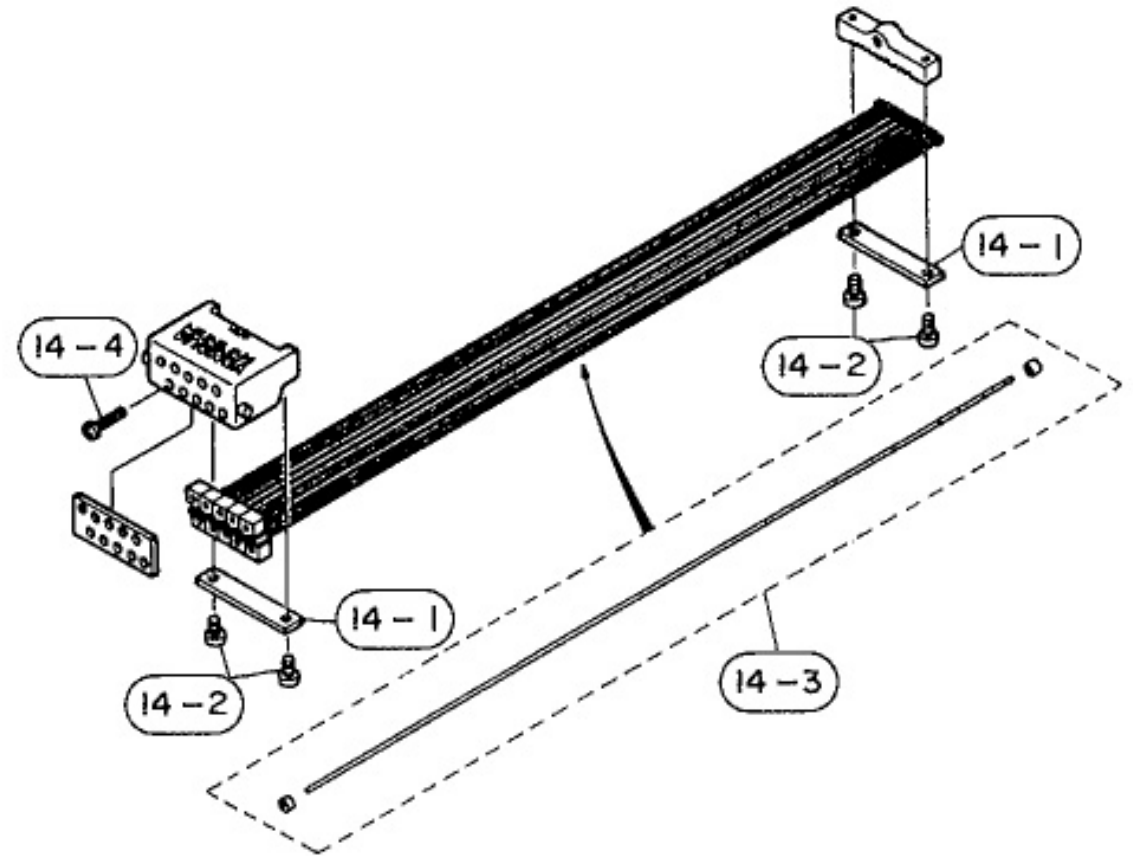

Model Name : MTS-9213

⑨ Strainer SA- (E) N L Ass'y

⑧ Strainer SA- (M) R L Ass'y

⑩ Slide Attachment Ass'y

⑭ Snare SN- (M-5) Ass'y / Snare SN-M-5 (13") Ass'y

Model Name : MTS-9213

Ref No.	Parts No.(ChangeNo.)	English Name	Minimum Delivery	Accept order or not
1	U0062130	HT HOOP 13X10H MS9213	1 PC	
10	U0140040	MOUNTING CLIP (4) ASS'Y	1 PC	
10-1	U0142020	MOUNTING CLIP	1 PC	
10-2	U0148030	FLAT RUBBER SPACER (15",16")	1 PC	
10-3	U0123301	METAL WASHER	1 PC	
10-4	U0125320	MOUNTING SCREW/WASHER (M5X15N)	1 PC	
11	U0062140	HT HOOP 13X10HS MS9213	1 PC	
12	U0140301	GUARD LEG ATTACHMENT ASS'Y MS814	1 PC	
12-1	U0147070	RUBBER BUMPER B (PLASTIC) MS814	1 PC	
13	U0555560	HEXAGONAL NUT M6 MS9214	1 PC	
14	U0241160	SNARE SN (M-5) ASS'Y MS-9213	1 PC	
14-1	U0242120	SNARE PLATE(M-5) MS814D	1 PC	
14-2	U0240066	PAN HEAD SCREW 4X6 ==>EA240066	1 PC	
14-3	U0249160	INDIVIDUAL FIBRE-TECH(M-5) MS814D	1 PC	
14-4	U0126160	SNARE ADJUSTING SCREW MS714U	1 PC	
15	U0142121	Suspension Ring 13inch MTS9213	PC	ORDER STOP
16	U1127060	HEXAGONAL SOCKET CAP SCREWM5X18MTS,6pcs	1 PC	
17	U1525030	SPRING WASHER M5 MTS-9214,9213",6pcs	1 PC	
18	U1525570	METAL WASHER M5 MTS-9214,9213"6pcs	1 PC	
19	U1204721	MTS KNOB MTS-9214/9213	1 PC	
2	U0043420	TENSION ROD (M6)L-54 MS9114	1 PC	
20	U1201270	MTS SNARE 13 ASSY MTS-9213	1 PC	
3	U0045070	METAL WASHER M6 MS9014	1 PC	
4	U0038060	RUBBER O RING	1 PC	
5	U0143310	SUSPENSION NUT (M6)Y MS9114	1 PC	
6	U0147755	LONG TUBE(Y)ASSY MS-9214	1 PC	
6-1	U0555580	NYLON NUT M6 MS9214	1 PC	
6-10	U0126780	TRUSS HEAD SCREW 5X14ZY MS9114	10 PC	
6-11	EV410056	TOOTHED LOCK WASHER A 5.0MM	1 PACK(6PC/PACK)	
6-12	U0123300	METAL WASHER SNARE STRAINER	1 PC	
6-2	EV201066	PLAIN WASHER 6.0MM	1 PACK(6PC/PACK)	
6-3	U0147730	LONG TUBE WASHER(Y) MS-9114U	1 PC	
6-4	U0143350	LONG TUBE(Y)13"ASS'Y MS9213	1 PC	
6-5	U0147720	SOUND POST TUBE MS-9114U	1 PC	
6-6	U0147710	SOUND POST MS-9114U	1 PC	
6-7	U0143360	LONG TUBE ROD (Y)13INCH MS-9213	1 PC	
6-8	U0143340	LONG TUBE NUT (Y) MS-9114U	1 PC	
6-9	U0147740	SOUND POPST PLATE MS-9114U	1 PC	
8	U0201180	STRAINER(M-5)R ASS'Y MS814D	1 PC.	
8-1	U0202370	KNOB (M-5) R STRAINER SA(M-5)	1 PC	