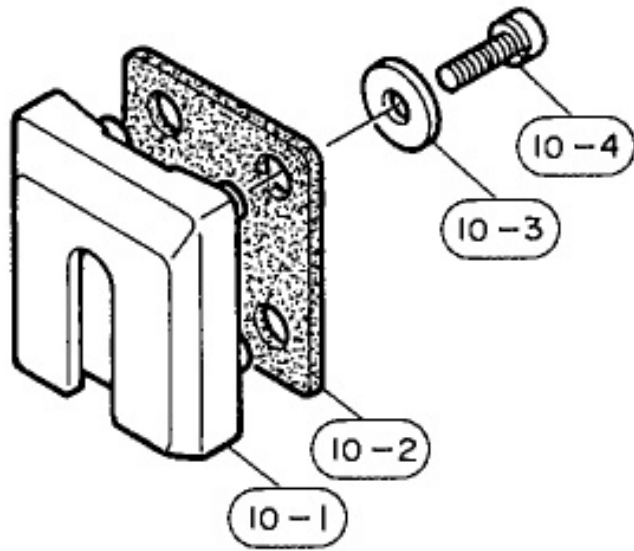

Model Name : MTS-9213

⑨ Strainer SA- (E) N L Ass'y

⑧ Strainer SA- (M) R L Ass'y

⑩ Slide Attachment Ass'y

⑭ Snare SN- (M-5) Ass'y / Snare SN-M-5 (13") Ass'y

Model Name : MTS-9213

Ref No.	Parts No.(ChangeNo.)	English Name	Minimum Delivery	Accept order or not
1	U0062130	HT HOOP 13X10H MS9213	1 PC	
10	U0140040	MOUNTING CLIP (4) ASS'Y	1 PC	
10-1	U0142020	MOUNTING CLIP	1 PC	
10-2	U0148030	FLAT RUBBER SPACER (15",16")	1 PC	
10-3	U0123301	METAL WASHER	1 PC	
10-4	U0125320	MOUNTING SCREW/WASHER (M5X15N)	1 PC	
11	U0062140	HT HOOP 13X10HS MS9213	1 PC	
12	U0140301	GUARD LEG ATTACHMENT ASS'Y MS814	1 PC	
12-1	U0147070	RUBBER BUMPER B (PLASTIC) MS814	1 PC	
13	U0555560	HEXAGONAL NUT M6 MS9214	1 PC	
14	U0241160	SNARE SN (M-5) ASS'Y MS-9213	1 PC	
14-1	U0242120	SNARE PLATE(M-5) MS814D	1 PC	
14-2	U0240066	PAN HEAD SCREW 4X6 ==>EA240066	1 PC	
14-3	U0249160	INDIVIDUAL FIBRE-TECH(M-5) MS814D	1 PC	
14-4	U0126160	SNARE ADJUSTING SCREW MS714U	1 PC	
15	U0142121	Suspension Ring 13inch MTS9213	PC	ORDER STOP
16	U1127060	HEXAGONAL SOCKET CAP SCREWM5X18MTS,6pcs	1 PC	
17	U1525030	SPRING WASHER M5 MTS-9214,9213",6pcs	1 PC	
18	U1525570	METAL WASHER M5 MTS-9214,9213"6pcs	1 PC	
19	U1204721	MTS KNOB MTS-9214/9213	1 PC	
2	U0043420	TENSION ROD (M6)L-54 MS9114	1 PC	
20	U1201270	MTS SNARE 13 ASSY MTS-9213	1 PC	
3	U0045070	METAL WASHER M6 MS9014	1 PC	
4	U0038060	RUBBER O RING	1 PC	
5	U0143310	SUSPENSION NUT (M6)Y MS9114	1 PC	
6	U0147755	LONG TUBE(Y)ASSY MS-9214	1 PC	
6-1	U0555580	NYLON NUT M6 MS9214	1 PC	
6-10	U0126780	TRUSS HEAD SCREW 5X14ZY MS9114	10 PC	
6-11	EV410056	TOOTHED LOCK WASHER A 5.0MM	1 PACK(6PC/PACK)	
6-12	U0123300	METAL WASHER SNARE STRAINER	1 PC	
6-2	EV201066	PLAIN WASHER 6.0MM	1 PACK(6PC/PACK)	
6-3	U0147730	LONG TUBE WASHER(Y) MS-9114U	1 PC	
6-4	U0143350	LONG TUBE(Y)13"ASS'Y MS9213	1 PC	
6-5	U0147720	SOUND POST TUBE MS-9114U	1 PC	
6-6	U0147710	SOUND POST MS-9114U	1 PC	
6-7	U0143360	LONG TUBE ROD (Y)13INCH MS-9213	1 PC	
6-8	U0143340	LONG TUBE NUT (Y) MS-9114U	1 PC	
6-9	U0147740	SOUND POPST PLATE MS-9114U	1 PC	
8	U0201180	STRAINER(M-5)R ASS'Y MS814D	1 PC.	
8-1	U0202370	KNOB (M-5) R STRAINER SA(M-5)	1 PC	