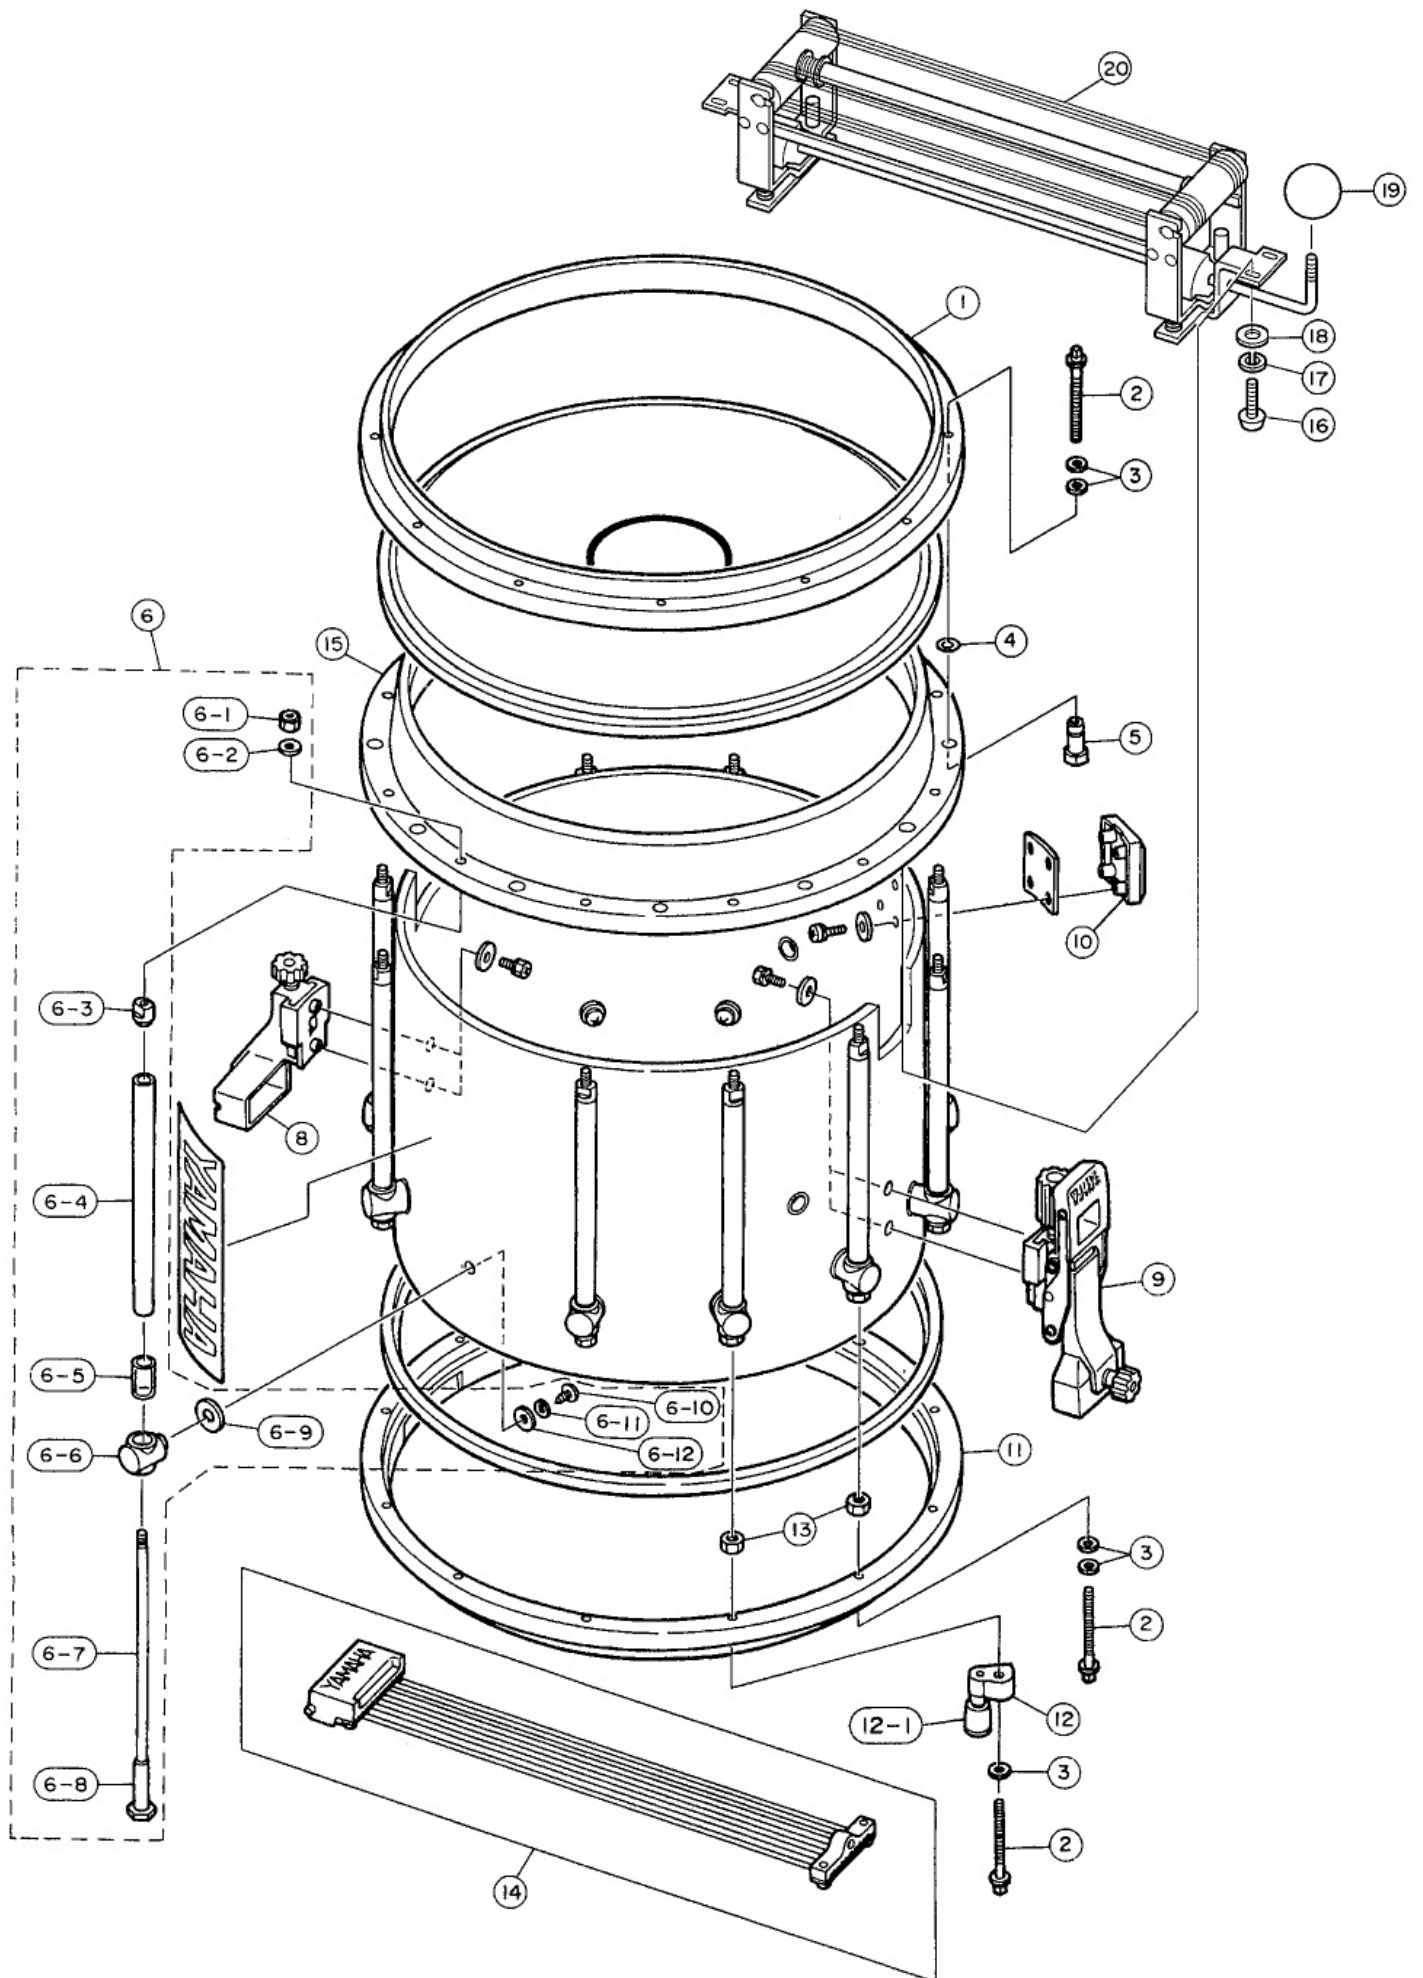

Model Name : MTS-9213

⑨ Strainer SA- (E) N L Ass'y

⑧ Strainer SA- (M) R L Ass'y

⑩ Slide Attachment Ass'y

⑭ Snare SN- (M-5) Ass'y / Snare SN-M-5 (13") Ass'y

Model Name : MTS-9213

Ref No.	Parts No.(ChangeNo.)	English Name	Minimum Delivery	Accept order or not
1	U0062130	HT HOOP 13X10H MS9213	1 PC	
10	U0140040	MOUNTING CLIP (4) ASS'Y	1 PC	
10-1	U0142020	MOUNTING CLIP	1 PC	
10-2	U0148030	FLAT RUBBER SPACER (15",16")	1 PC	
10-3	U0123301	METAL WASHER	1 PC	
10-4	U0125320	MOUNTING SCREW/WASHER (M5X15N)	1 PC	
11	U0062140	HT HOOP 13X10HS MS9213	1 PC	
12	U0140301	GUARD LEG ATTACHMENT ASS'Y MS814	1 PC	
12-1	U0147070	RUBBER BUMPER B (PLASTIC) MS814	1 PC	
13	U0555560	HEXAGONAL NUT M6 MS9214	1 PC	
14	U0241160	SNARE SN (M-5) ASS'Y MS-9213	1 PC	
14-1	U0242120	SNARE PLATE(M-5) MS814D	1 PC	
14-2	U0240066	PAN HEAD SCREW 4X6 ==>EA240066	1 PC	
14-3	U0249160	INDIVIDUAL FIBRE-TECH(M-5) MS814D	1 PC	
14-4	U0126160	SNARE ADJUSTING SCREW MS714U	1 PC	
15	U0142121	Suspension Ring 13inch MTS9213	PC	ORDER STOP
16	U1127060	HEXAGONAL SOCKET CAP SCREWM5X18MTS,6pcs	1 PC	
17	U1525030	SPRING WASHER M5 MTS-9214,9213",6pcs	1 PC	
18	U1525570	METAL WASHER M5 MTS-9214,9213"6pcs	1 PC	
19	U1204721	MTS KNOB MTS-9214/9213	1 PC	
2	U0043420	TENSION ROD (M6)L-54 MS9114	1 PC	
20	U1201270	MTS SNARE 13 ASSY MTS-9213	1 PC	
3	U0045070	METAL WASHER M6 MS9014	1 PC	
4	U0038060	RUBBER O RING	1 PC	
5	U0143310	SUSPENSION NUT (M6)Y MS9114	1 PC	
6	U0147755	LONG TUBE(Y)ASSY MS-9214	1 PC	
6-1	U0555580	NYLON NUT M6 MS9214	1 PC	
6-10	U0126780	TRUSS HEAD SCREW 5X14ZY MS9114	10 PC	
6-11	EV410056	TOOTHED LOCK WASHER A 5.0MM	1 PACK(6PC/PACK)	
6-12	U0123300	METAL WASHER SNARE STRAINER	1 PC	
6-2	EV201066	PLAIN WASHER 6.0MM	1 PACK(6PC/PACK)	
6-3	U0147730	LONG TUBE WASHER(Y) MS-9114U	1 PC	
6-4	U0143350	LONG TUBE(Y)13"ASS'Y MS9213	1 PC	
6-5	U0147720	SOUND POST TUBE MS-9114U	1 PC	
6-6	U0147710	SOUND POST MS-9114U	1 PC	
6-7	U0143360	LONG TUBE ROD (Y)13INCH MS-9213	1 PC	
6-8	U0143340	LONG TUBE NUT (Y) MS-9114U	1 PC	
6-9	U0147740	SOUND POPST PLATE MS-9114U	1 PC	
8	U0201180	STRAINER(M-5)R ASS'Y MS814D	1 PC.	
8-1	U0202370	KNOB (M-5) R STRAINER SA(M-5)	1 PC	