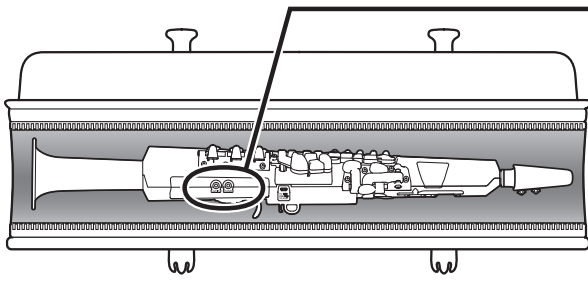

PHONES 端子の孔を真上に向ける。
Make sure the PHONES jack is facing up.
Achten Sie darauf, dass die PHONES-Buchse nach oben zeigt.
Vérifiez que la prise PHONES est sur le haut.
Asegúrese de que la toma PHONES apunte hacia arriba.
O conector PHONES deve estar voltado para cima.
Убедитесь, что разъем PHONES находится сверху.
PHONES 잭이 위로 향하도록 하십시오.
请确认PHONES插孔正面朝上。

ご注意

- 楽器本体をケースに収納するときは、製品本体のPHONES 端子の孔を真上に向けて収納してください。それ以外の向きで収納すると、キイが故障するおそれがあります。

NOTICE

- Make sure that the PHONES jack is facing up when storing the instrument in the case. Failing to do so can cause damage to the keys.

ACHTUNG

- Achten Sie darauf, dass die PHONES-Buchse nach oben zeigt, wenn Sie das Instrument in den Koffer legen. Andernfalls können die Klappen beschädigt werden.

AVIS

- Vérifiez que la prise PHONES est sur le haut lorsque vous rangez l'instrument dans son étui. Sinon, vous risqueriez d'endommager les clés.

AVISO

- Al guardar el instrumento en el estuche, asegúrese de que la toma PHONES apunte hacia arriba. De no hacerlo así, podría dañar las llaves.

AVISO

- Verifique se o conector PHONES está voltado para cima ao guardar o instrumento na caixa. Caso contrário, as teclas poderão ser danificadas.

УВЕДОМЛЕНИЕ

- Убирая инструмент в футляр, убедитесь, что разъем PHONES находится сверху. Несоблюдение этого правила может привести к повреждению клавиш.

주의사항

- 악기를 케이스에 보관할 때는 PHONES 잭이 위로 향하도록 하십시오. 그렇지 않으면 키가 손상될 수 있습니다.

须知

- 将乐器放入乐器盒储存之前，请确认PHONES插孔正面朝上。否则可能损坏按键。