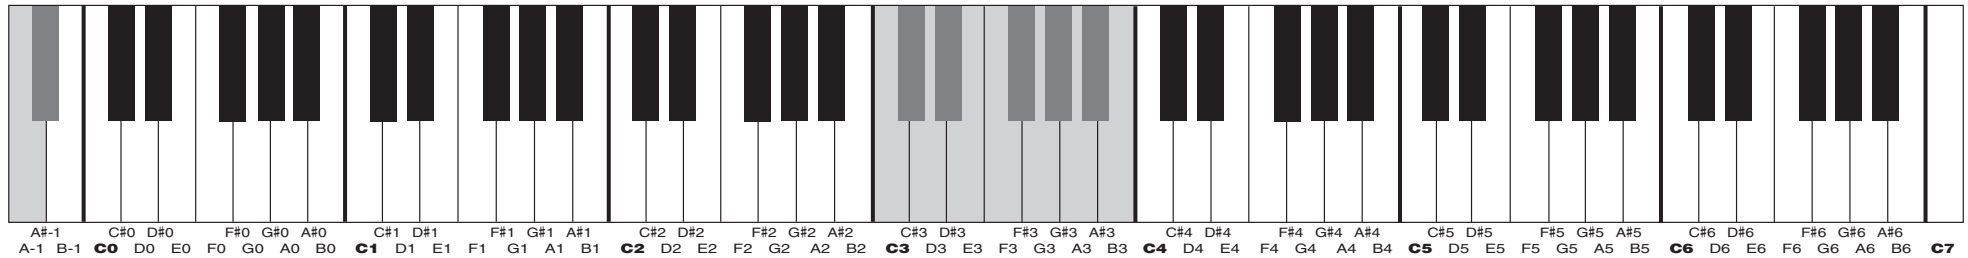

# Quick Operation Guide

While holding down the highlighted leftmost keys shown below, press the other highlighted keys to set the various parameters.

Tune Up: in about 0.2Hz steps (Press any highlighted key)

Tune Down: in about 0.2Hz steps (Press any highlighted key)

Standard pitch : 440.0 Hz (Press any highlighted key)

Program Change

MIDI Transmit Channel

Transpose

MIDI Receive Channel

Local Control

Control Change