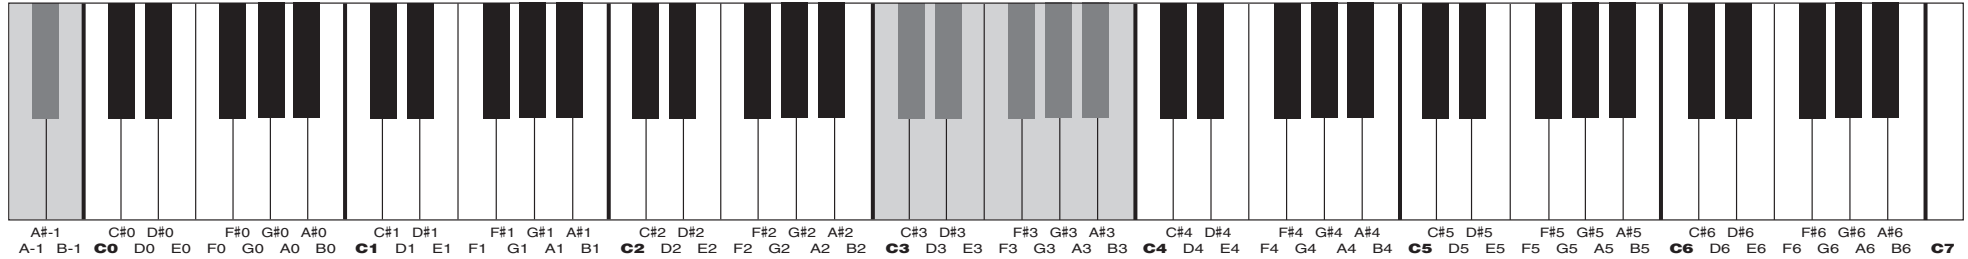

# Quick Operation Guide

While holding down the highlighted leftmost keys shown below, press the other highlighted keys to set the various parameters.

Tune Up: in about 0.2Hz steps (Press any highlighted key)

Tune Down: in about 0.2Hz steps (Press any highlighted key)

Standard pitch : 440.0 Hz (Press any highlighted key)

Program Change

MIDI Transmit Channel

Transpose

MIDI Receive Channel

Local Control

Control Change