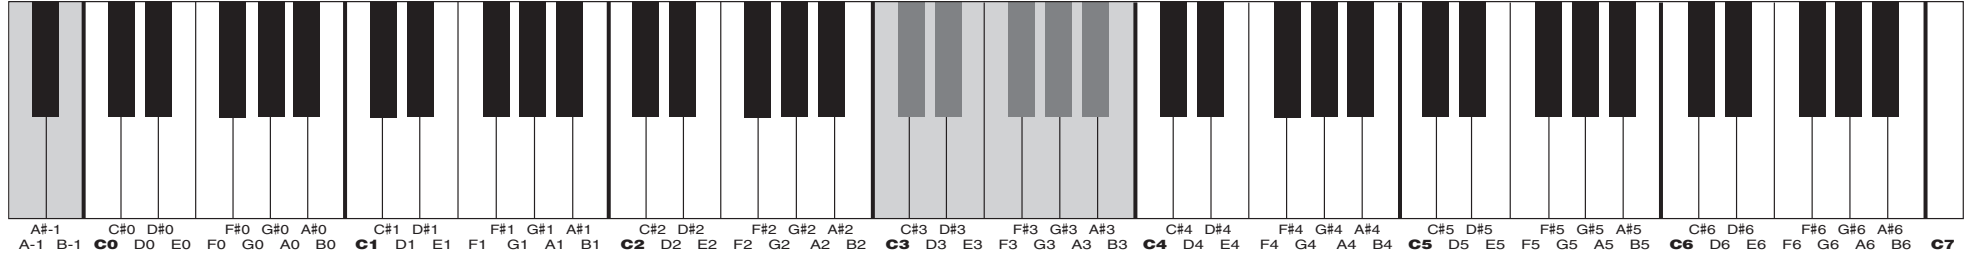

# Quick Operation Guide

While holding down the highlighted leftmost keys shown below, press the other highlighted keys to set the various parameters.

Tune Up: in about 0.2Hz steps (Press any highlighted key)

Tune Down: in about 0.2Hz steps (Press any highlighted key)

Standard pitch : 440.0 Hz (Press any highlighted key)

Program Change

MIDI Transmit Channel

Transpose

MIDI Receive Channel

Local Control

Control Change